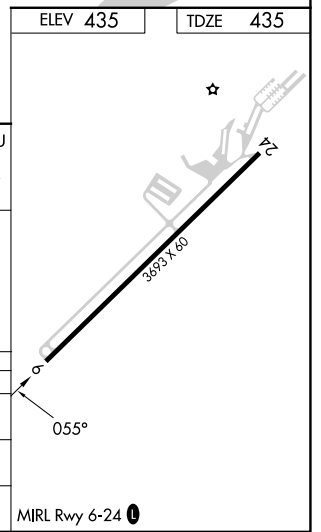

CATEGORY	A	B	C	D
LP MDA	800-1 365 (400-1)			NA
LNAV MDA	820-1	385 (400-1)	820-1$\frac{1}{8}$ 385 (400-1$\frac{1}{8}$)	NA
C CIRCLING	960-1	525 (600-1)	960-1$\frac{1}{2}$ 525 (600-1$\frac{1}{2}$)	NA