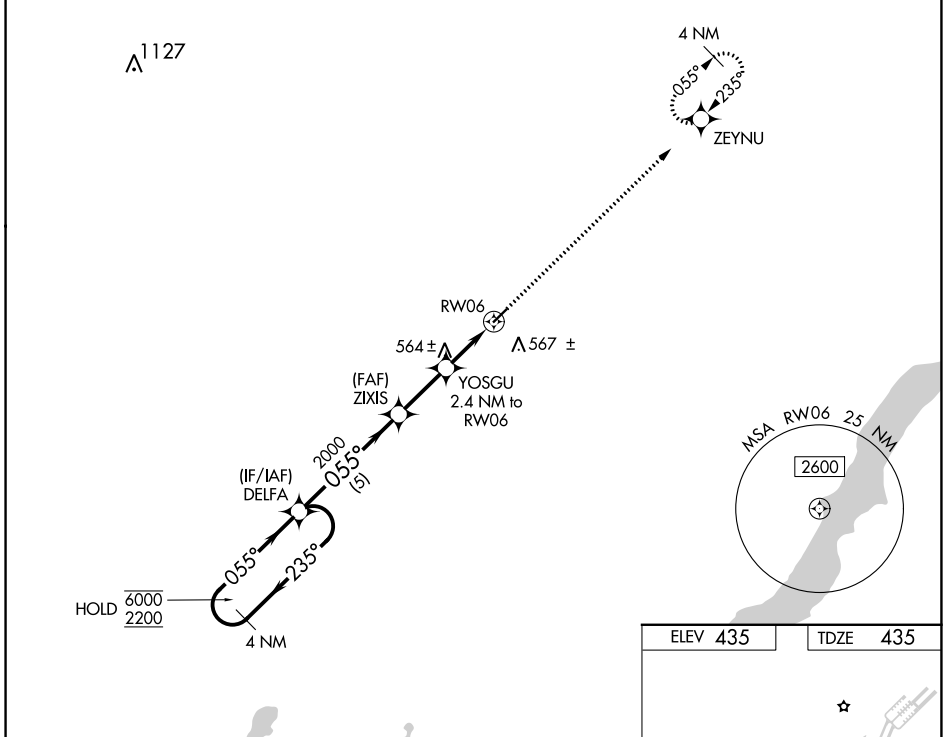

WAAS CH 66043 W06A	APP CRS 055°	Rwy Idg TDZE Apt Elev	3693 435 435
--	------------------------	-----------------------------	---

RNAV (GPS) RWY 6

NEW GARDEN (N57)

RNP APCH.	<p>V VDP NA when using New Castle altimeter setting. Obtain local altimeter setting on CTAF; when local altimeter setting not received, use New Castle altimeter setting and increase all MDA 80 feet. Increase LP Cat C visibility $\frac{3}{8}$ SM, LNAV Cat C visibility $\frac{1}{4}$ SM and Circling Cat C visibility $\frac{1}{4}$ SM.</p> <p>Δ NA</p>	MISSED APPROACH: Climb to 2200 direct ZEYNU and hold.
-----------	---	--

PHILADELPHIA APP CON 124.35 319.15	CLNC DEL 125.6	UNICOM 123.05 (CTAF) 0
--	--------------------------	----------------------------------

NE-4, 07 SEP 2023 to 05 OCT 2023

NE-4, 07 SEP 2023 to 05 OCT 2023

CATEGORY	A	B	C	D
LP MDA	800-1 365 (400-1)			NA
LNAV MDA	820-1	385 (400-1)	820-1 $\frac{1}{8}$ 385 (400-1 $\frac{1}{8}$)	NA
C CIRCLING	960-1	525 (600-1)	960-1 $\frac{1}{2}$ 525 (600-1 $\frac{1}{2}$)	NA