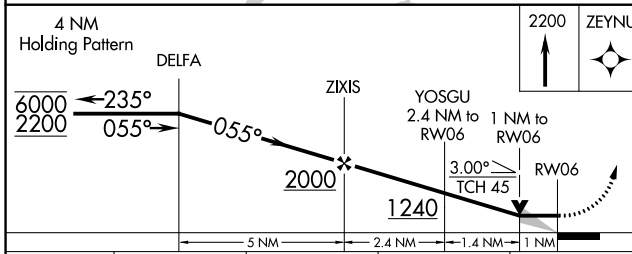

CATEGORY	A	B	C	D
LP MDA	800-1 365 (400-1)			NA
LNAV MDA	820-1	385 (400-1)	820-1$\frac{1}{8}$ 385 (400-1$\frac{1}{8}$)	NA
C CIRCLING	960-1	525 (600-1)	960-1$\frac{1}{2}$ 525 (600-1$\frac{1}{2}$)	NA