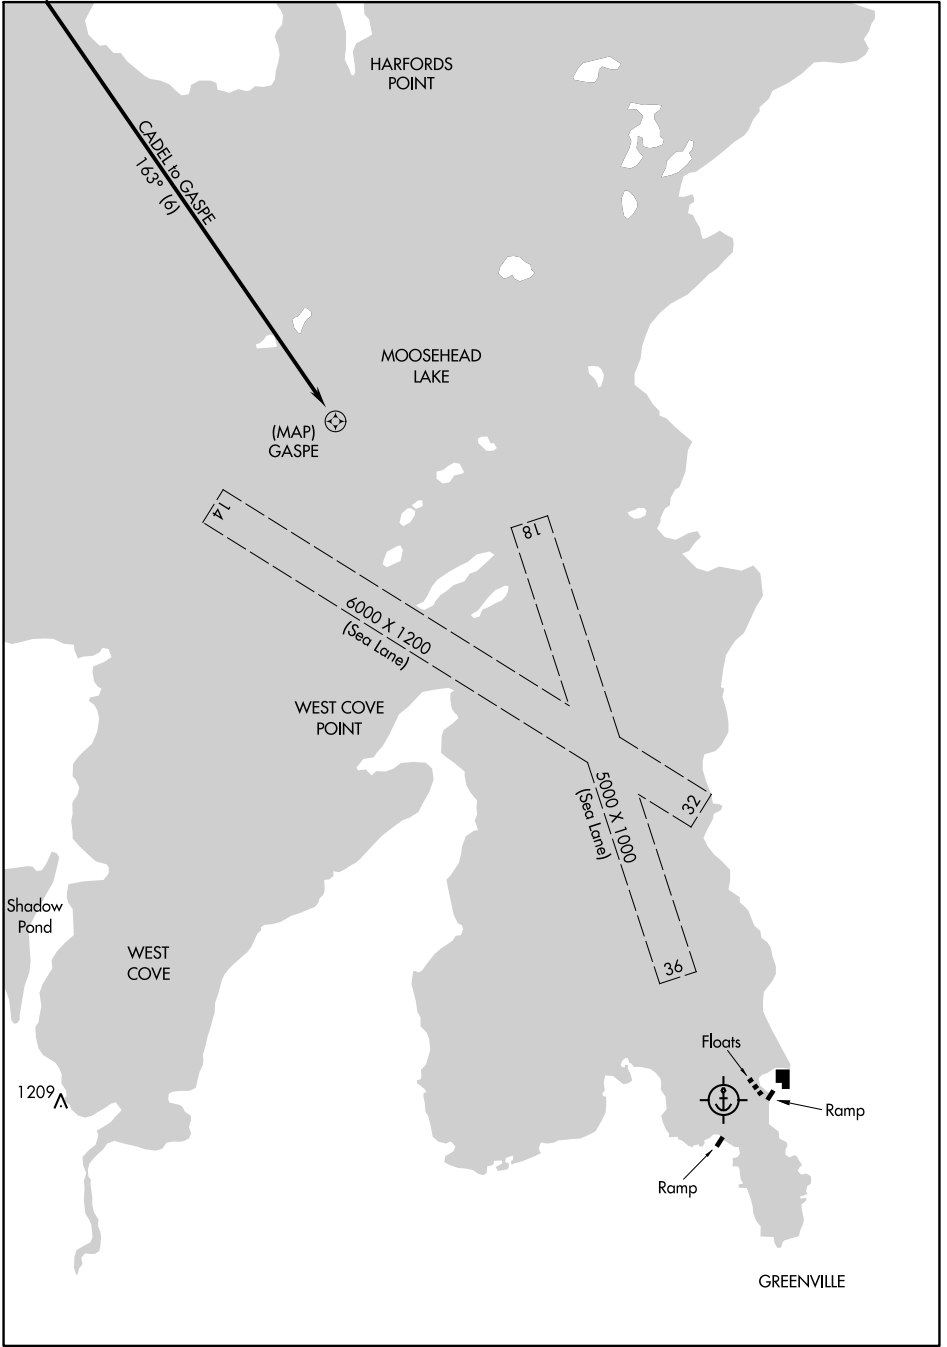

23110

RNAV (GPS) -B LANDING

AL-5935 (FAA)

MOOSEHEAD AERO MARINE (52B)
GREENVILLE, MAINE

NE-1, 07 SEP 2023 to 05 OCT 2023

NE-1, 07 SEP 2023 to 05 OCT 2023

RNAV (GPS) -B LANDING

45°28'N-69°36'W

GREENVILLE, MAINE
MOOSEHEAD AERO MARINE (52B)

Amdt 1 20APR23