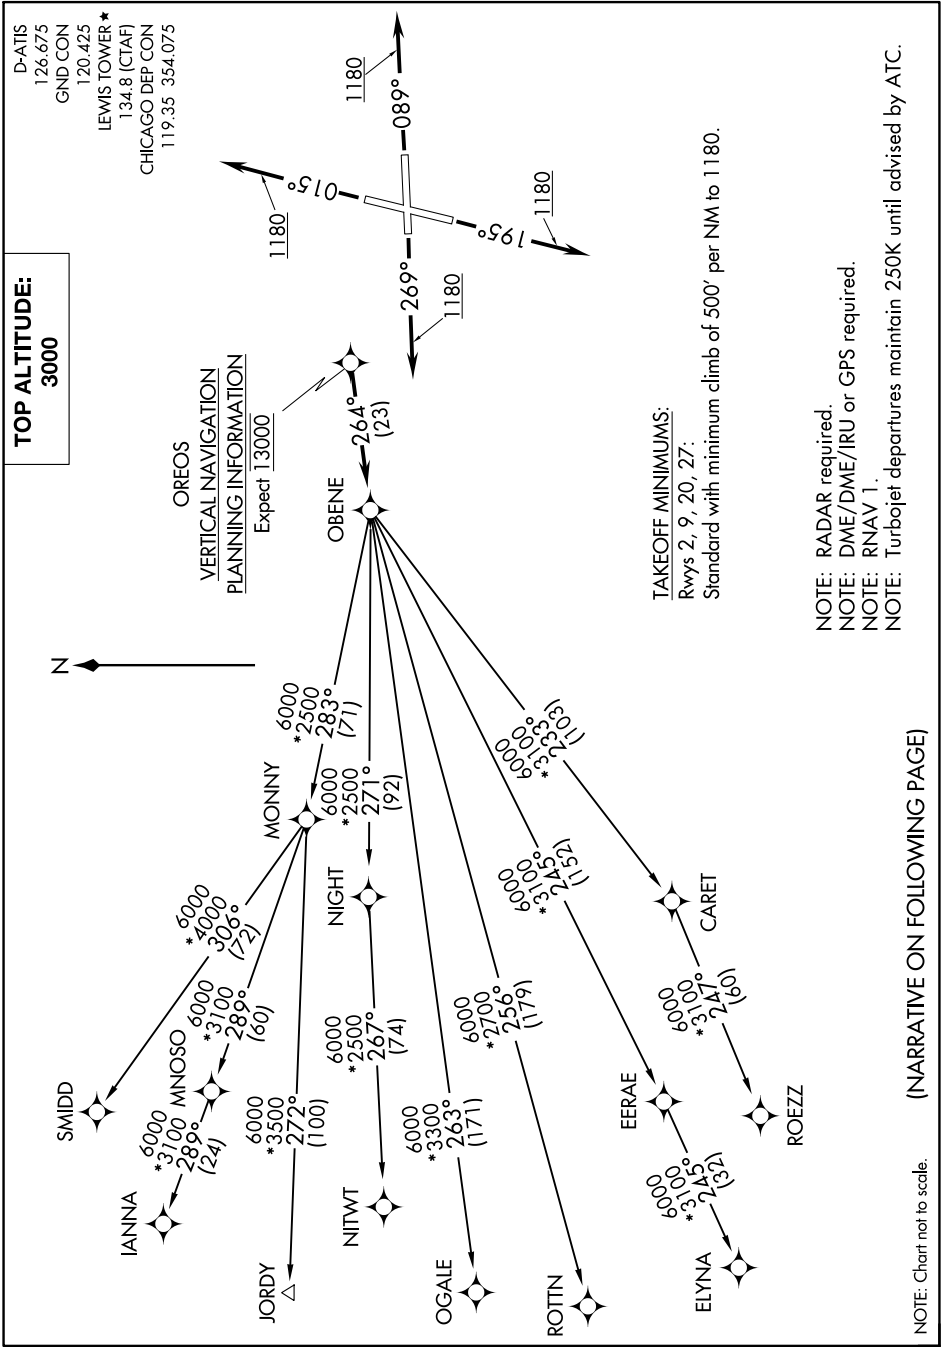

(OBENE3.OBENE) 22363

OBENE THREE DEPARTURE (RNAV) AL-6063 (FAA)

LEWIS UNIVERSITY (L.O.T)
CHICAGO/ROMEOVILLE, ILLINOIS

EC-3, 07 SEP 2023 to 05 OCT 2023

OBENE THREE DEPARTURE (RNAV)
(OBENE3.OBENE) 08NOV18

CHICAGO/ROMEOVILLE, ILLINOIS
LEWIS UNIVERSITY (L.O.T)

NOTE: Chart not to scale.

(NARRATIVE ON FOLLOWING PAGE)

EC-3, 07 SEP 2023 to 05 OCT 2023