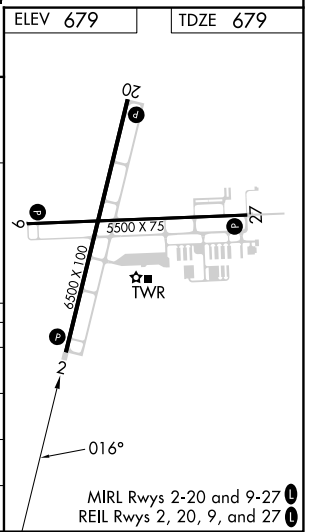

WAAS Ch 93520 W02A	APP CRS 016°	Rwy ldg 6500 TDZE 679 Apt Elev 679
--	------------------------	---

RNAV (GPS) RWY 2

LEWIS UNIVERSITY (L.O.T)

⚠ For uncompensated Baro-VNAV systems, LNAV/VNAV NA below -16°C (4°F) or above 47°C (116°F). DME/DME RNP-0.3 NA.

⚠ MISSED APPROACH: Climb to 2500 direct ALASE and right turn on track 116° to BOJAK and hold.

D-ATIS 126.675	CHICAGO APP CON 119.35 354.075	LEWIS TOWER ★ 134.8 (CTAF) 0	GND CON 120.425
--------------------------	--	--	---------------------------

ELEV 679	TDZE 679
----------	----------

CATEGORY	A	B	C	D
LPV DA		879-3/4	200 (200-3/4)	
LNAV/VNAV DA		1256-2	577 (600-2)	
LNAV MDA	1240-1	561 (600-1)	1240-1 1/2 561 (600-1 1/2)	1240-1 3/4 561 (600-1 3/4)
CIRCLING	1260-1 581 (600-1)	1440-1 761 (800-1)	1440-2 1/4 761 (800-2 1/4)	1460-2 1/2 781 (800-2 1/2)