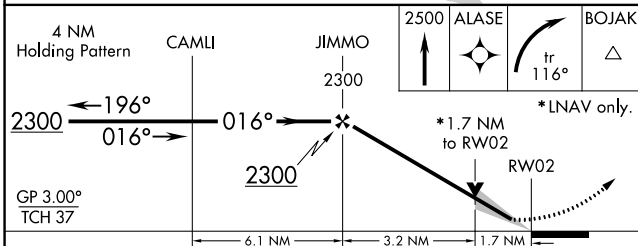

WAAS Ch 93520 W02A	APP CRS 016°	Rwy ldg 6500 TDZE 679 Apt Elev 679
--	------------------------	---

RNAV (GPS) RWY 2

LEWIS UNIVERSITY (L.O.T)

⚠ For uncompensated Baro-VNAV systems, LNAV/VNAV NA below -16°C (4°F) or above 47°C (116°F). DME/DME RNP-0.3 NA.

⚠ MISSED APPROACH: Climb to 2500 direct ALASE and right turn on track 116° to BOJAK and hold.

D-ATIS 126.675	CHICAGO APP CON 119.35 354.075	LEWIS TOWER ★ 134.8 (CTAF) 0	GND CON 120.425
--------------------------	--	--	---------------------------

ELEV 679	TDZE 679
----------	----------

CATEGORY	A	B	C	D
LPV DA		879-3/4	200 (200-3/4)	
LNAV/VNAV DA		1256-2	577 (600-2)	
LNAV MDA	1240-1	561 (600-1)	1240-1 1/2 561 (600-1 1/2)	1240-1 3/4 561 (600-1 3/4)
CIRCLING	1260-1 581 (600-1)	1440-1 761 (800-1)	1440-2 1/4 761 (800-2 1/4)	1460-2 1/2 781 (800-2 1/2)