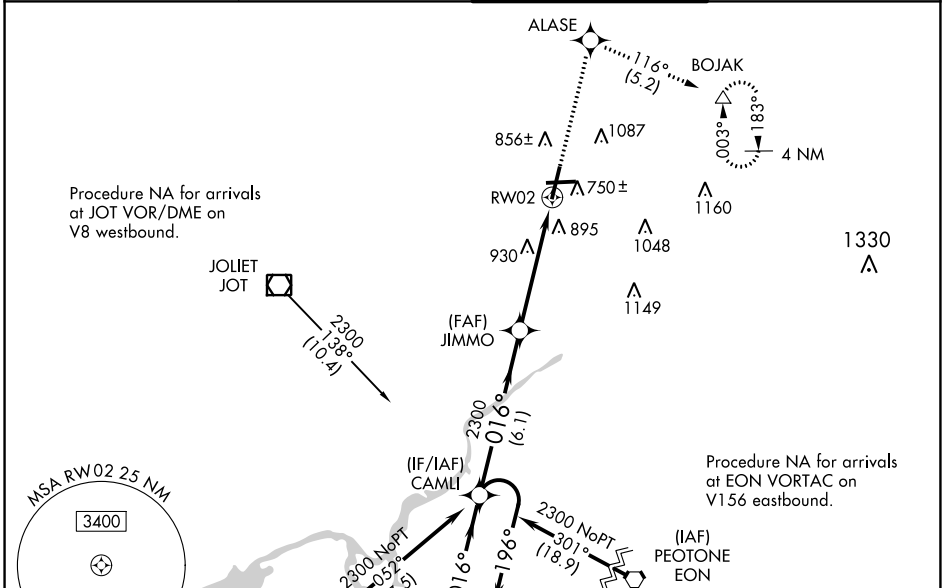

WAAS Ch 93520 W02A	APP CRS 016°	Rwy ldg 6500 TDZE 679 Apt Elev 679
--	------------------------	---

RNAV (GPS) RWY 2

LEWIS UNIVERSITY (L.O.T)

⚠ For uncompensated Baro-VNAV systems, LNAV/VNAV NA below -16°C (4°F) or above 47°C (116°F). DME/DME RNP-0.3 NA.

⚠ MISSED APPROACH: Climb to 2500 direct ALASE and right turn on track 116° to BOJAK and hold.

D-ATIS 126.675	CHICAGO APP CON 119.35 354.075	LEWIS TOWER ★ 134.8 (CTAF) 0	GND CON 120.425
--------------------------	--	--	---------------------------

ELEV 679	TDZE 679
----------	----------

CATEGORY	A	B	C	D
LPV DA		879-3/4	200 (200-3/4)	
LNAV/VNAV DA		1256-2	577 (600-2)	
LNAV MDA	1240-1	561 (600-1)	1240-1 1/2 561 (600-1 1/2)	1240-1 3/4 561 (600-1 3/4)
CIRCLING	1260-1 581 (600-1)	1440-1 761 (800-1)	1440-2 1/4 761 (800-2 1/4)	1460-2 1/2 781 (800-2 1/2)

EC-3, 07 SEP 2023 to 05 OCT 2023

EC-3, 07 SEP 2023 to 05 OCT 2023