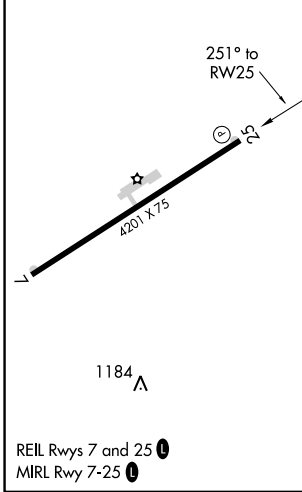

WAAS CH 77537 W25A	APP CRS 251°	Rwy Idg TDZE Apt Elev	4201 1027 1027
--	------------------------	-----------------------------	---

RNAV (GPS) RWY 25

SIDNEY MUNI (N23)

RNP APCH - GPS.		MISSED APPROACH: Climb to 3500 direct INADY and hold.
<p>NA</p> <p>-21°C</p>	<p>Circling Rwy 7 NA at night. VDP NA when using Binghamton altimeter setting. When local altimeter setting not received, use Binghamton altimeter setting and increase all MDAs 140 feet.</p>	

ELEV 1027	TDZE 1027
-----------	-----------

CATEGORY	A	B	C	D
LP MDA	2080-1¼ 1053 (1100-1¼)	2080-1½ 1053 (1100-1½)	2080-3 1053 (1100-3)	NA
LNAV MDA	2200-1¼ 1173 (1200-1¼)	2200-1½ 1173 (1200-1½)	2200-3 1173 (1200-3)	NA
C CIRCLING	2200-1¼ 1173 (1200-1¼)	2240-1½ 1213 (1300-1½)	2460-3 1433 (1500-3)	NA