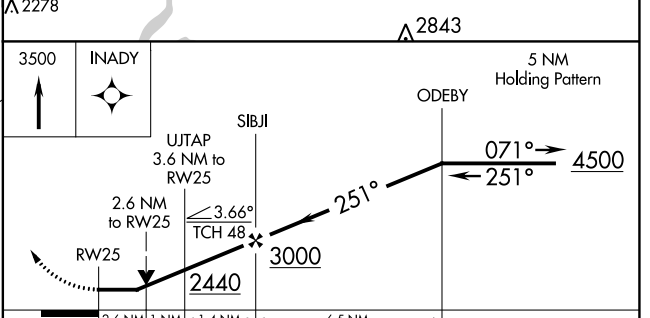

WAAS CH 77537 W25A	APP CRS 251°	Rwy Idg TDZE Apt Elev	4201 1027 1027
--	------------------------	-----------------------------	---

RNAV (GPS) RWY 25

SIDNEY MUNI (N23)

RNP APCH - GPS.		MISSED APPROACH: Climb to 3500 direct INADY and hold.
<p>NA</p> <p>-21°C</p>	<p>Circling Rwy 7 NA at night. VDP NA when using Binghamton altimeter setting. When local altimeter setting not received, use Binghamton altimeter setting and increase all MDAs 140 feet.</p>	

AWOS-3 118.275	BOSTON CENTER 133.25 279.5	UNICOM 122.8 (CTAF)
--------------------------	--------------------------------------	-------------------------------

NE-2, 07 SEP 2023 to 05 OCT 2023

NE-2, 07 SEP 2023 to 05 OCT 2023

ELEV 1027	TDZE 1027
-----------	-----------

CATEGORY	A	B	C	D
LP MDA	2080-1¼ 1053 (1100-1¼)	2080-1½ 1053 (1100-1½)	2080-3 1053 (1100-3)	NA
LNAV MDA	2200-1¼ 1173 (1200-1¼)	2200-1½ 1173 (1200-1½)	2200-3 1173 (1200-3)	NA
C CIRCLING	2200-1¼ 1173 (1200-1¼)	2240-1½ 1213 (1300-1½)	2460-3 1433 (1500-3)	NA