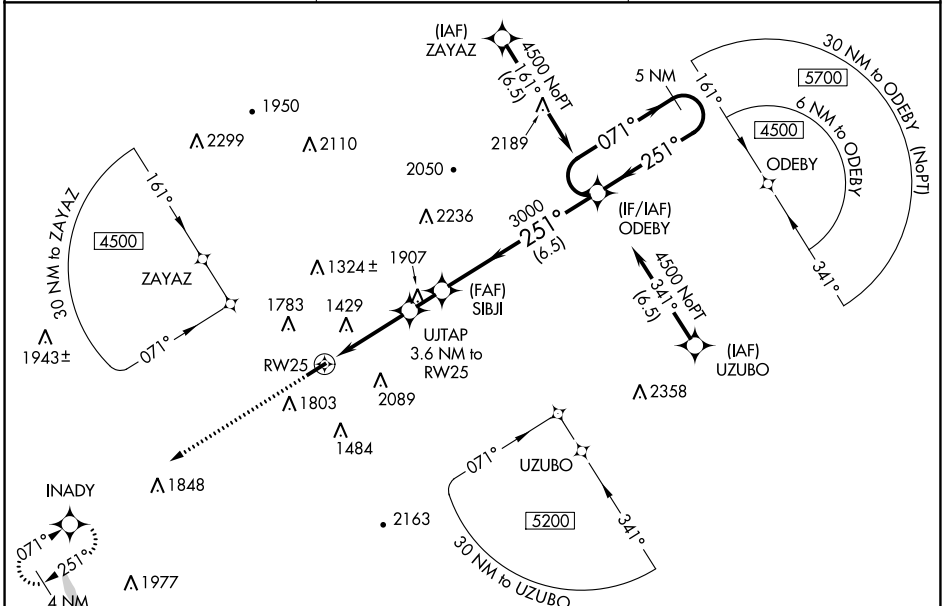

WAAS CH 77537 W25A	APP CRS 251°	Rwy Idg TDZE Apt Elev	4201 1027 1027
--	------------------------	-----------------------------	---

RNAV (GPS) RWY 25

SIDNEY MUNI (N23)

RNP APCH - GPS.		MISSED APPROACH: Climb to 3500 direct INADY and hold.
<p>NA</p> <p>-21°C</p>	<p>Circling Rwy 7 NA at night. VDP NA when using Binghamton altimeter setting. When local altimeter setting not received, use Binghamton altimeter setting and increase all MDAs 140 feet.</p>	

AWOS-3 118.275	BOSTON CENTER 133.25 279.5	UNICOM 122.8 (CTAF)
--------------------------	--------------------------------------	-------------------------------

NE-2, 07 SEP 2023 to 05 OCT 2023

NE-2, 07 SEP 2023 to 05 OCT 2023

ELEV 1027	TDZE 1027
-----------	-----------

CATEGORY	A	B	C	D
LP MDA	2080-1¼ 1053 (1100-1¼)	2080-1½ 1053 (1100-1½)	2080-3 1053 (1100-3)	NA
LNAV MDA	2200-1¼ 1173 (1200-1¼)	2200-1½ 1173 (1200-1½)	2200-3 1173 (1200-3)	NA
C CIRCLING	2200-1¼ 1173 (1200-1¼)	2240-1½ 1213 (1300-1½)	2460-3 1433 (1500-3)	NA