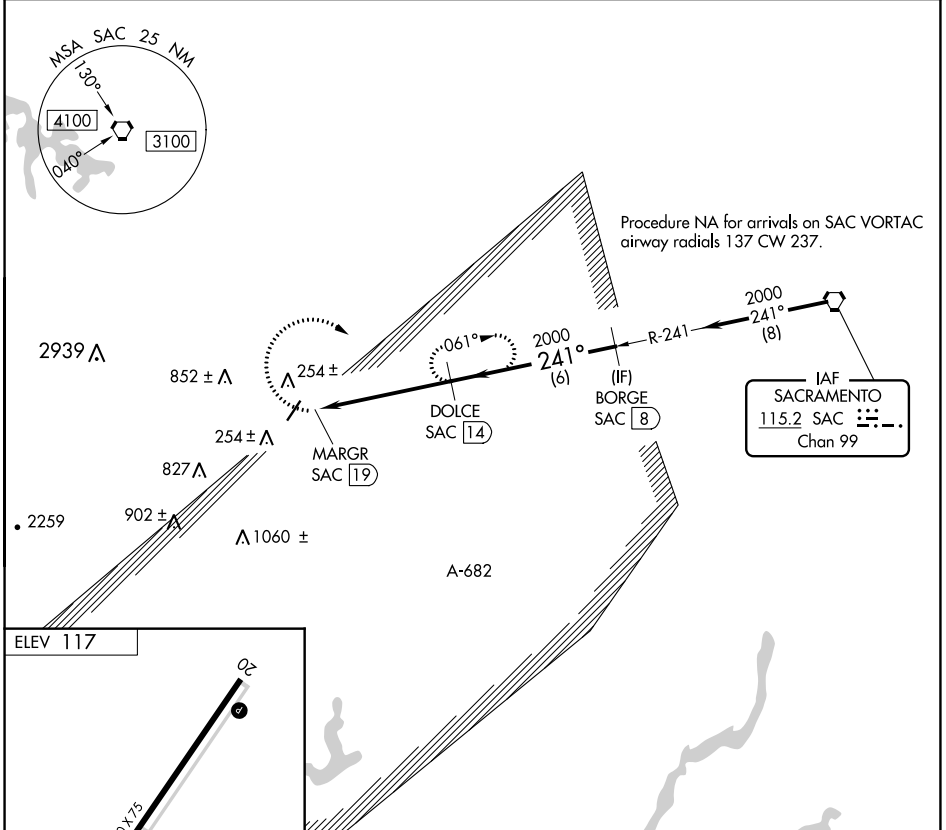

VORTAC SAC 115.2 Chan 99	APP CRS 241°	Rwy Idg TDZE Apr Elev N/A N/A 117
----------------------------------------------	------------------------	-----------------------------------------------------------------------

VOR-A
NUT TREE (VCB)

⚠ Rwy 2 helicopter visibility reduction below 1 SM NA.
DME required.
Circling Rwy 2 NA at night.
Circling NA west of Rwy 2-20.

MISSED APPROACH: Climbing right turn to 2200 on heading 100° and SAC R-241 to DOLCE/14 DME and hold.

ASOS 134.75	TRAVIS APP CON 128.4 281.45	CTAF 122.85
-----------------------	---------------------------------------	-----------------------

2200 hdg 100°	SAC R-241	DOLCE SAC (14)	DOLCE SAC (14)	BORGE SAC (8)
MARGR SAC (19)	2000	2000	2000	Procedure Turn NA
5 NM		6 NM		
CATEGORY	A	B	C	D
C CIRCLING	920-1	803 (900-1)	960-2½ 843 (900-2½)	1360-3 1243 (1300-3)

SW-2, 07 SEP 2023 to 05 OCT 2023

SW-2, 07 SEP 2023 to 05 OCT 2023