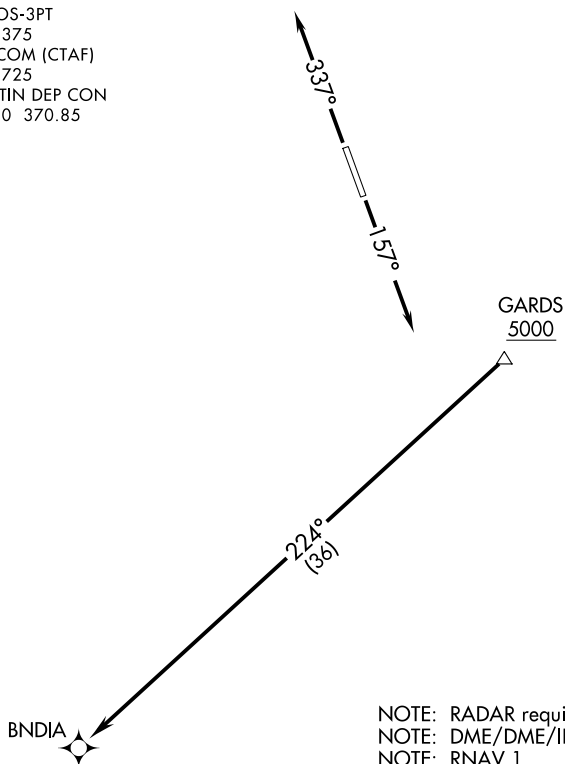

(BNDIA3.BNDIA) 22027

AL-6111 (FAA)

LAGO VISTA TX/RUSTY ALLEN (RYW)

BNDIA THREE DEPARTURE (RNAV)

LAGO VISTA, TEXAS

AWOS-3PT
119.375
UNICOM (CTAF)
122.725
AUSTIN DEP CON
119.0 370.85

**TOP ALTITUDE:
ASSIGNED BY ATC**

NOTE: RADAR required.
NOTE: DME/DME/IRU or GPS required.
NOTE: RNAV 1.

TAKEOFF MINIMUMS:
Rwys 15, 33: Standard.

NOTE: Chart not to scale.

DEPARTURE ROUTE DESCRIPTION

TAKEOFF RUNWAY 15: Climb on heading 157° or as assigned by ATC for vectors to cross GARDS at or above 5000, thence....

TAKEOFF RUNWAY 33: Climb on heading 337° or as assigned by ATC for vectors to cross GARDS at or above 5000, thence....

....on track 224° to BNDIA. Maintain altitude assigned by ATC. Expect filed altitude 10 minutes after departure.

BNDIA THREE DEPARTURE (RNAV)
(BNDIA3.BNDIA) 22APR21

LAGO VISTA, TEXAS
LAGO VISTA TX/RUSTY ALLEN (RYW)

SC-3, 07 SEP 2023 to 05 OCT 2023

SC-3, 07 SEP 2023 to 05 OCT 2023