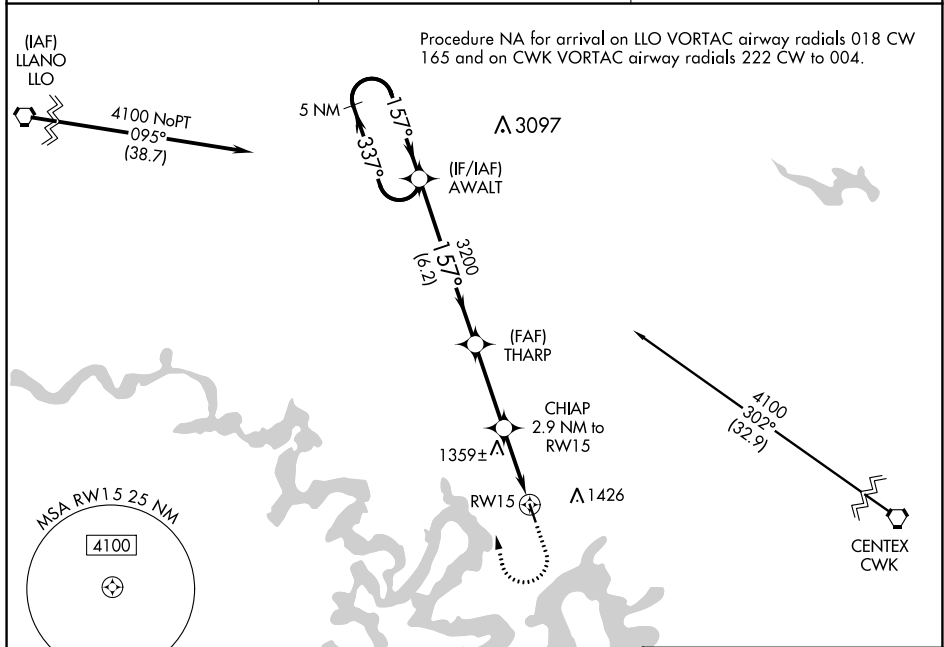

WAAS CH 81831 W15A	APP CRS 157°	Rwy Idg TDZE Apt Elev	3808 1230 1230
--	------------------------	-----------------------------	---

RNAV (GPS) RWY 15

LAGO VISTA TX/RUSTY ALLEN (RYW)

▼ For uncompensated Baro-VNAV systems, LNAV/VNAV NA below -17°C (2°F) or above 54°C (130°F). DME/DME RNP-0.3 NA. Rwy 15 helicopter visibility reduction below ¾ SM NA.

MISSED APPROACH: Climb to 1700 then climbing right turn to 4100 direct AWALT and hold.

AWOS-3PT 119,375	AUSTIN APP CON 119.0 370.85	UNICOM 122.725 (CTAF) ①
----------------------------	---------------------------------------	--

SC-3, 07 SEP 2023 to 05 OCT 2023

SC-3, 07 SEP 2023 to 05 OCT 2023

ELEV 1230	D TDZE 1230
-----------	--------------------

CATEGORY	A	B	C	D
LPV DA	1480-1	250 (300-1)		NA
LNAV/VNAV DA	1641-1⅜	411 (500-1⅜)		NA
LNAV MDA	1620-1	390 (400-1)		NA
C CIRCLING	1660-1 430 (500-1)	1860-1 630 (700-1)		NA

MIRL Rwy 15-33 **①**