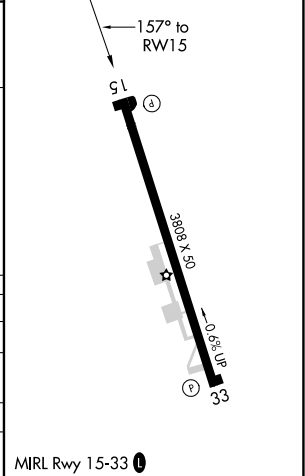

CATEGORY	A	B	C	D
LPV DA	1480-1	250 (300-1)		NA
LNAV/VNAV DA	1641-1⅜	411 (500-1⅜)		NA
LNAV MDA	1620-1	390 (400-1)		NA
C CIRCLING	1660-1 430 (500-1)	1860-1 630 (700-1)		NA

MIRL Rwy 15-33 **①**