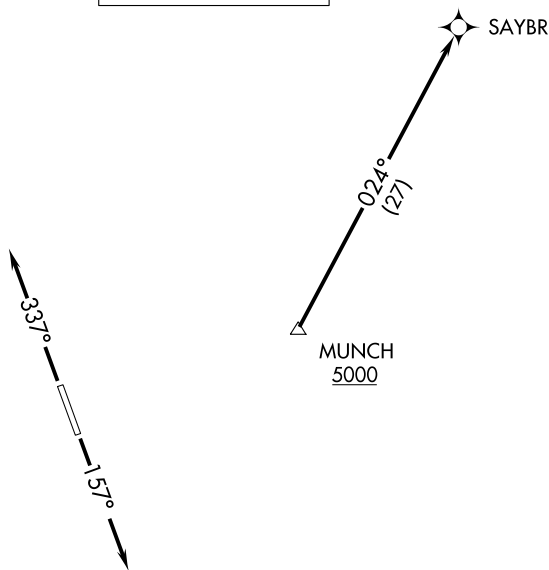

(SAYBR3.SAYBR) 22027

SAYBR THREE DEPARTURE (RNAV)

AL-6111 (FAA)

LAGO VISTA TX/RUSTY ALLEN (RYW)

LAGO VISTA, TEXAS

AWOS-3PT
119.375
UNICOM (CTAF)
122.725
AUSTIN DEP CON
119.0 370.85

**TOP ALTITUDE:
ASSIGNED BY ATC**

- NOTE: RADAR required.
- NOTE: DME/DME/IRU or GPS required.
- NOTE: RNAV 1.
- NOTE: For DFW terminal area arrivals at FL230 or below only.

TAKEOFF MINIMUMS

Rwys 15, 33: Standard.

NOTE: Chart not to scale.

DEPARTURE ROUTE DESCRIPTION

TAKEOFF RUNWAY 15: Climb on heading 157° or as assigned by ATC for vectors to cross MUNCH at or above 5000, thence....

TAKEOFF RUNWAY 33: Climb on heading 337° or as assigned by ATC for vectors to cross MUNCH at or above 5000, thence....

... on track 024° to SAYBR. Maintain altitude assigned by ATC.
Expect filed altitude 10 minutes after departure.

SAYBR THREE DEPARTURE (RNAV)

(SAYBR3.SAYBR) 22APR21

LAGO VISTA, TEXAS

LAGO VISTA TX/RUSTY ALLEN (RYW)