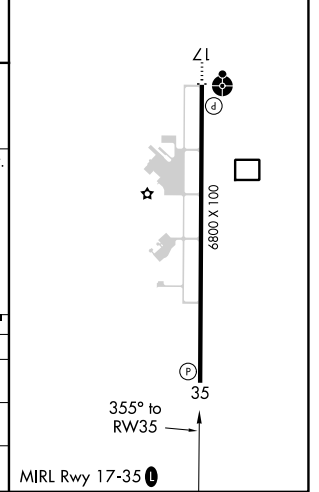

WAAS CH 48918 W35A	APP CRS 355°	Rwy Idg TDZE 694 Apt Elev 699
--	------------------------	---

RNAV (GPS) RWY 35

DURANT RGNL/EAKER FLD (DUA)

RNP APCH.	MISSED APPROACH: Climb to 2500 direct JETBI and hold.
<p>▼</p> <p>▲ For uncompensated Baro-VNAV systems, LNAV/VNAV NA below -16°C or above 54°C.</p>	

CATEGORY	A	B	C	D
LPV DA	894-¾	200 (200-¾)		NA
LNAV/VNAV DA	1086-1½	392 (400-1½)		NA
LNAV MDA	1080-1	386 (400-1)	1080-1½ 386 (400-1½)	NA