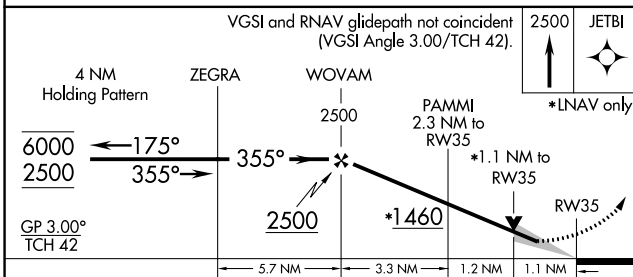

WAAS CH 48918 W35A	APP CRS 355°	Rwy Idg TDZE 694 Apt Elev 699
--	------------------------	---

RNAV (GPS) RWY 35

DURANT RGNL/EAKER FLD (DUA)

RNP APCH.	MISSED APPROACH: Climb to 2500 direct JETBI and hold.
<p>▼</p> <p>▲ For uncompensated Baro-VNAV systems, LNAV/VNAV NA below -16°C or above 54°C.</p>	

CATEGORY	A	B	C	D
LPV DA	894-¾	200 (200-¾)		NA
LNAV/VNAV DA	1086-1½	392 (400-1½)		NA
LNAV MDA	1080-1	386 (400-1)	1080-1½ 386 (400-1½)	NA