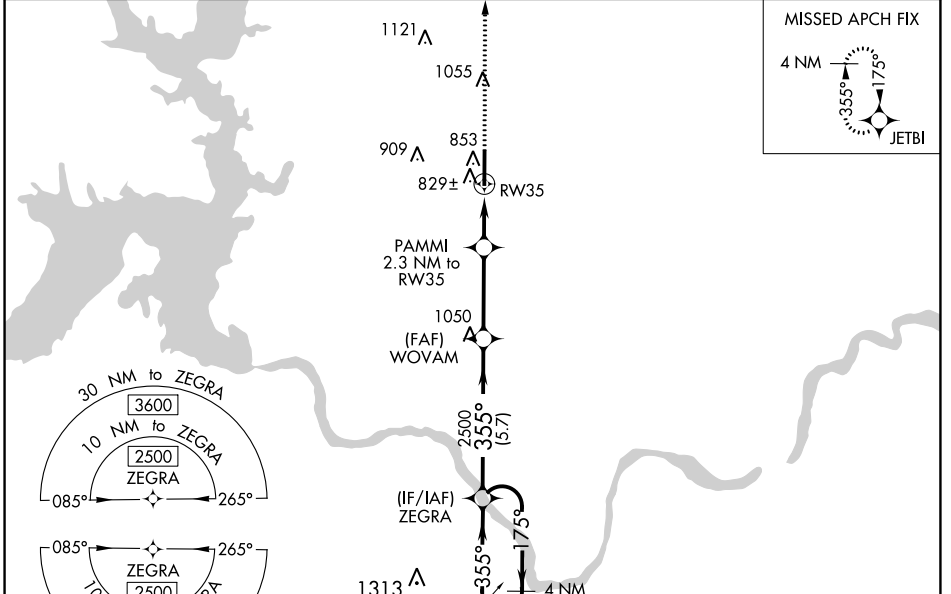

WAAS CH 48918 W35A	APP CRS 355°	Rwy Idg TDZE 694 Apt Elev 699
--	------------------------	---

RNAV (GPS) RWY 35

DURANT RGNL/EAKER FLD (DUA)

RNP APCH.	MISSED APPROACH: Climb to 2500 direct JETBI and hold.
<p>▼</p> <p>▲ For uncompensated Baro-VNAV systems, LNAV/VNAV NA below -16°C or above 54°C.</p>	

AWOS-3 124.175	FORT WORTH CENTER 124.75 323.0	UNICOM 123.05 (CTAF) 0
--------------------------	--	----------------------------------

SC-1, 07 SEP 2023 to 05 OCT 2023

SC-1, 07 SEP 2023 to 05 OCT 2023

ELEV 699	TDZE 694
----------	----------

CATEGORY	A	B	C	D
LPV DA	894-¾	200 (200-¾)		NA
LNAV/VNAV DA	1086-1½	392 (400-1½)		NA
LNAV MDA	1080-1	386 (400-1)	1080-1½ 386 (400-1½)	NA