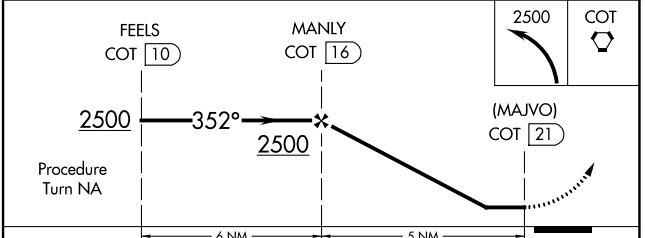

VORTAC COT 115.8 Chan 105	APP CRS 352°	Rwy Idg TDZE Apt Elev	N/A N/A 586
---	------------------------	-----------------------------	--

VOR/DME or GPS-A

MC KINLEY FLD (T30)

NA Use Cotulla altimeter setting. Procedure NA at night.

MISSED APPROACH: Climbing left turn to 2500 direct COT VORTAC and hold.

HOUSTON CENTER **134.6 322.5**

UNICOM **122.8 (CTAF)**

CATEGORY	A	B	C	D
CIRCLING	1120-1	534 (600-1)	1120-1½ 534 (600-1½)	NA

SC-3, 07 SEP 2023 to 05 OCT 2023