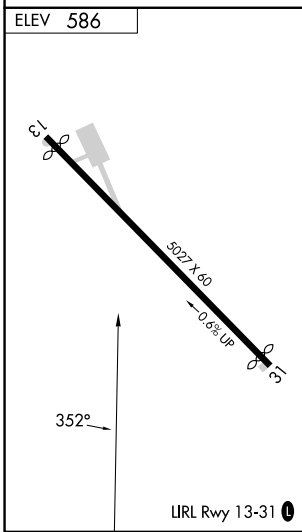

VORTAC COT 115.8 Chan 105	APP CRS 352°	Rwy Idg TDZE Apt Elev	N/A N/A 586
---	------------------------	-----------------------------	--

VOR/DME or GPS-A

MC KINLEY FLD (T30)

NA Use Cotulla altimeter setting. Procedure NA at night.

MISSED APPROACH: Climbing left turn to 2500 direct COT VORTAC and hold.

HOUSTON CENTER **134.6 322.5**

UNICOM **122.8 (CTAF)**

CATEGORY	A	B	C	D
CIRCLING	1120-1	534 (600-1)	1120-1½ 534 (600-1½)	NA

SC-3, 07 SEP 2023 to 05 OCT 2023