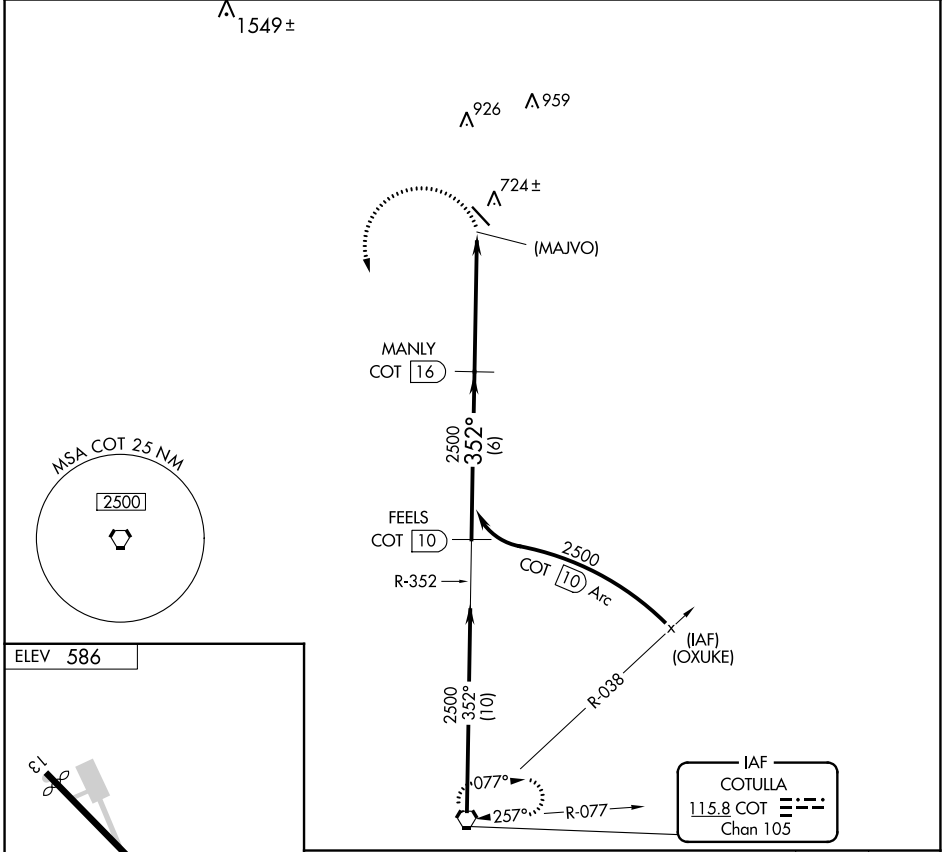

VORTAC COT 115.8 Chan 105	APP CRS 352°	Rwy Idg TDZE Apt Elev	N/A N/A 586
---	------------------------	-----------------------------	--

VOR/DME or GPS-A

MC KINLEY FLD (T30)

NA Use Cotulla altimeter setting. Procedure NA at night.

MISSED APPROACH: Climbing left turn to 2500 direct COT VORTAC and hold.

HOUSTON CENTER **134.6 322.5**

UNICOM **122.8 (CTAF)**

CATEGORY	A	B	C	D
CIRCLING	1120-1	534 (600-1)	1120-1½ 534 (600-1½)	NA

SC-3, 07 SEP 2023 to 05 OCT 2023

SC-3, 07 SEP 2023 to 05 OCT 2023