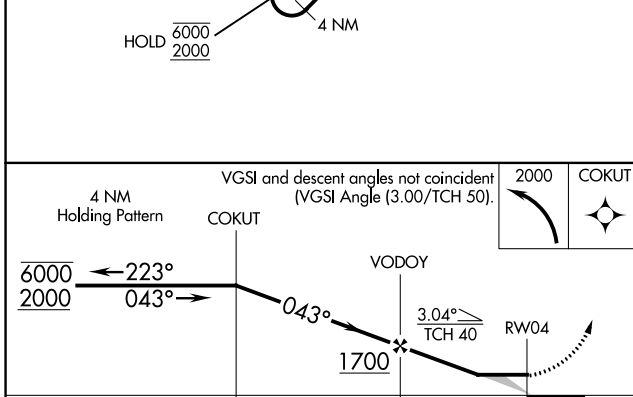

APP CRS	Rwy Idg	3799
043°	TDZE	77
	Apt Elev	78

RNAV (GPS) RWY 4

MARKSVILLE MUNI (MKV)

RNP APCH - GPS.

NA Circling Rwy 22 NA at night. Use Esler Rgnl altimeter setting. When not received, use Alexandria Intl. Rwy 4 helicopter visibility reduction below 3/4 SM NA.

MISSED APPROACH: Climbing left turn to 2000 direct COKUT and hold.

ESF ASOS 119.425	POLK APP CON 125.4 302.2	CTAF 122.9 0
----------------------------	------------------------------------	------------------------

SC-4, 07 SEP 2023 to 05 OCT 2023

SC-4, 07 SEP 2023 to 05 OCT 2023

ELEV 78	TDZE 77
----------------	----------------

CATEGORY	A	B	C	D
LNVA MDA	680-1	603 (700-1)	NA	
C CIRCLING	760-1 682 (700-1)	820-1 742 (800-1)	NA	