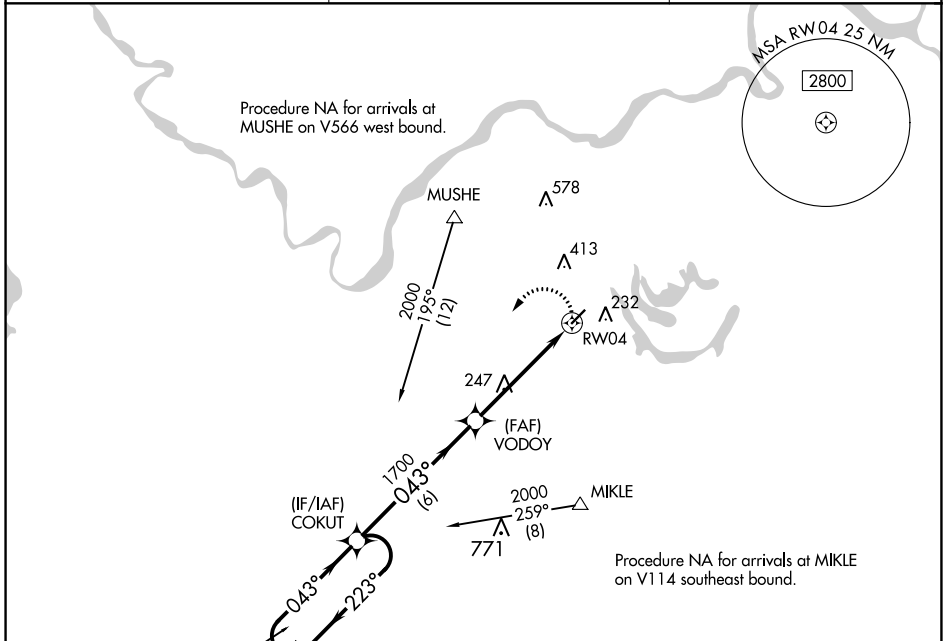

APP CRS	Rwy Idg	3799
043°	TDZE	77
	Apt Elev	78

RNAV (GPS) RWY 4

MARKSVILLE MUNI (MKV)

RNP APCH - GPS.

NA Circling Rwy 22 NA at night. Use Esler Rgnl altimeter setting. When not received, use Alexandria Intl. Rwy 4 helicopter visibility reduction below 3/4 SM NA.

MISSED APPROACH: Climbing left turn to 2000 direct COKUT and hold.

ESF ASOS 119.425	POLK APP CON 125.4 302.2	CTAF 122.9 0
----------------------------	------------------------------------	------------------------

SC-4, 07 SEP 2023 to 05 OCT 2023

SC-4, 07 SEP 2023 to 05 OCT 2023

ELEV 78	TDZE 77
----------------	----------------

CATEGORY	A	B	C	D
LNVA MDA	680-1	603 (700-1)	NA	
C CIRCLING	760-1 682 (700-1)	820-1 742 (800-1)	NA	