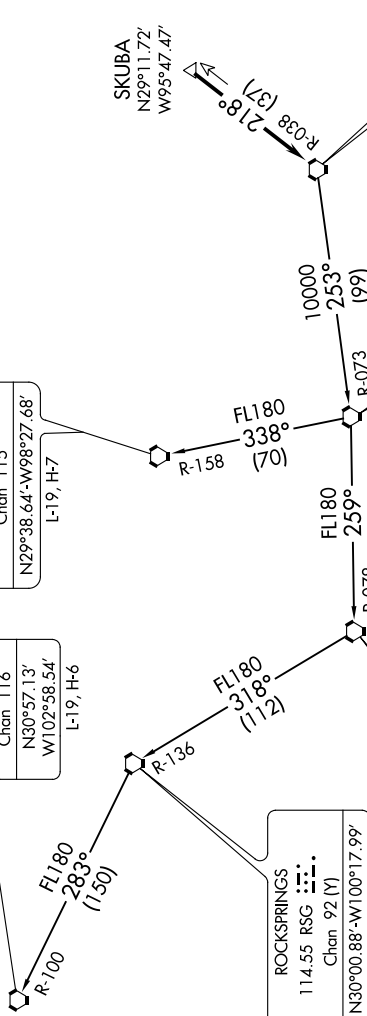

PALACIOS THREE DEPARTURE

**TOP ALTITUDE:
ASSIGNED BY ATC**

SC-5, 07 SEP 2023 to 05 OCT 2023

RADAR and DME required.

TAKEOFF MINIMUMS
Rwys 17, 35: NA - Environmental.
Rwys 12, 30: Standard.

CINC DEL
121.15
CTAF
122.9
HOUSTON DEP CON
134.45 284.0

SAN ANTONIO
116.8 SAT
Chan 115
N29°38.64'-W98°27.68'
L-19, H-7

FORT STOCKTON
116.9 FST
Chan 116
N30°57.13'
W102°58.54'
L-19, H-6

ROCKSPRINGS
114.55 RSG
Chan 92 (Y)
N30°00.88'-W100°17.99'

COTUILA
115.8 COT
Chan 105
N28°27.72'-W99°07.11'

THREE RIVERS
111.4 THX
Chan 51
N28°30.30'-W98°09.03'

PALACIOS
117.3 PSX
Chan 120
N28°45.87'-W96°18.37'

(NARRATIVE ON FOLLOWING PAGE)

SC-5, 07 SEP 2023 to 05 OCT 2023

NOTE: Chart not to scale.

PALACIOS THREE DEPARTURE