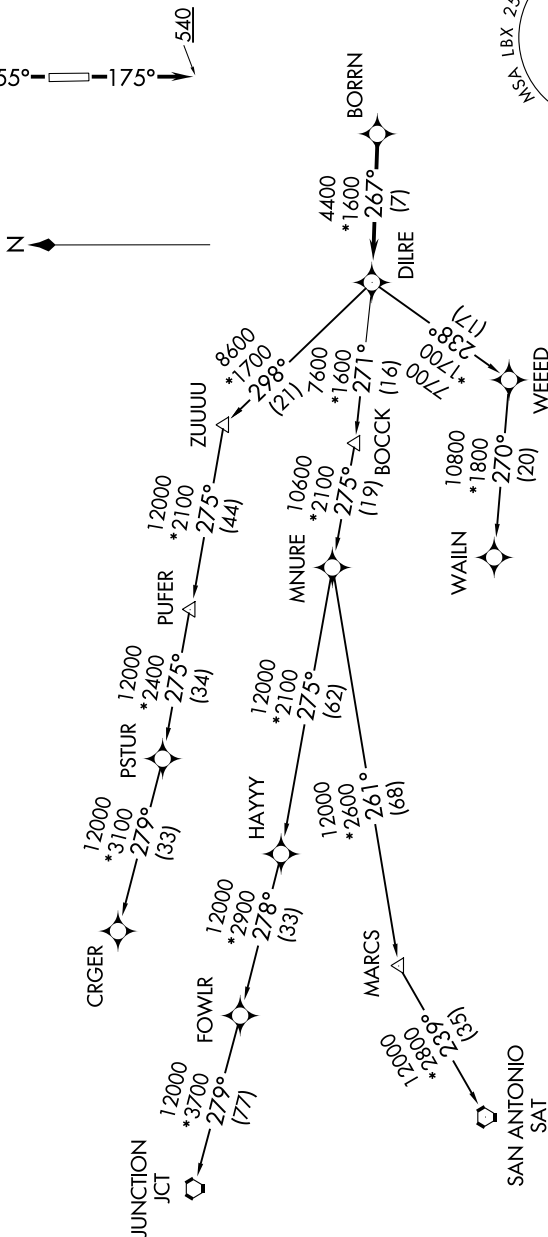

BORRN FIVE DEPARTURE (RNAV)

SC-5, 07 SEP 2023 to 05 OCT 2023

**TOP ALTITUDE:
ASSIGNED BY ATC**

RNAV 1 - DME/DME/IRU or GPS.
RADAR required.

TAKEOFF MINIMUMS

Rwys 17, 35: Standard with minimum climb of 500 FT/NM to 540.

ASOS
119.925
CTAF
123.0
UNIC DEL
125.2
HOUSTON DEP CON
134.45 284.0

NOTE: CRGR-TRANSITION ATC assigned only for aircraft departing 54T, AXH, EFD, GLS, HPY, IWS, LBX, LVJ, SGR, TME, T00, T41.

(NARRATIVE ON FOLLOWING PAGE)

NOTE: Chart not to scale.

BORRN FIVE DEPARTURE (RNAV)

SC-5, 07 SEP 2023 to 05 OCT 2023