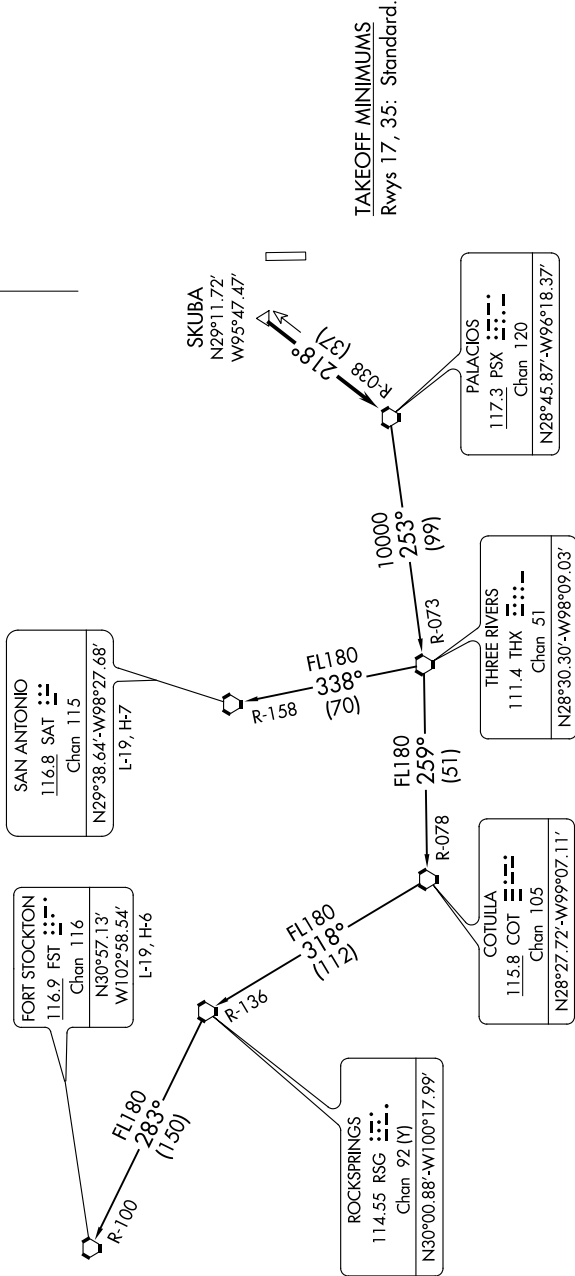

# PALACIOS THREE DEPARTURE

TOP ALTITUDE:  
ASSIGNED BY ATC

RADAR and DME required.

SC-5, 07 SEP 2023 to 05 OCT 2023

ASOS  
119.925  
CLNC DEL  
125.2  
CTAF  
123.0  
HOUSTON DEP CON  
134.45 284.0

(NARRATIVE ON FOLLOWING PAGE)

NOTE: Chart not to scale.

SC-5, 07 SEP 2023 to 05 OCT 2023

# PALACIOS THREE DEPARTURE