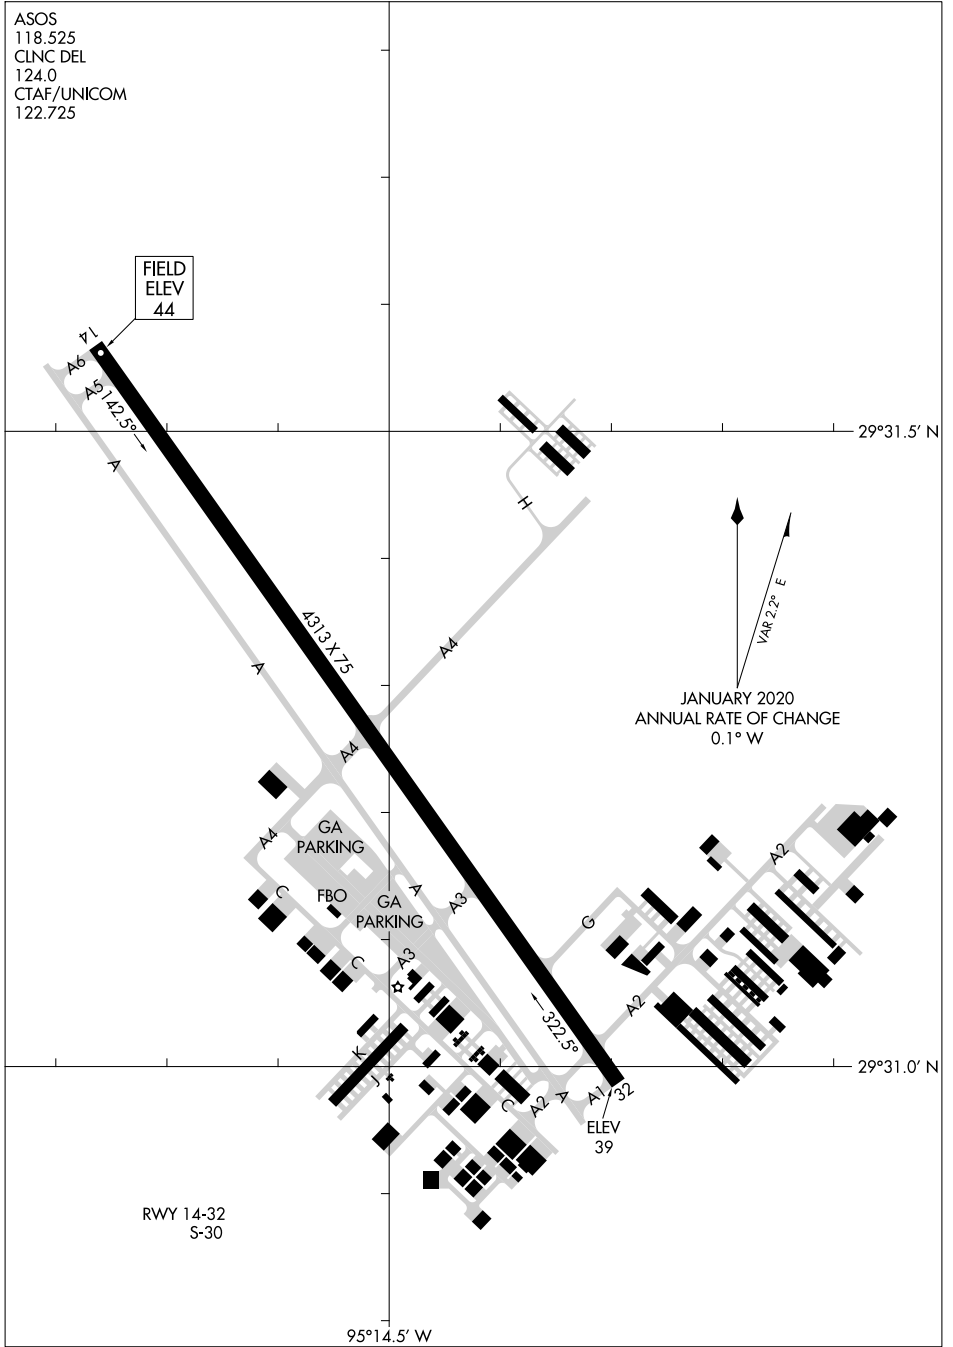

22139

# AIRPORT DIAGRAM

AL-6460 (FAA)

PEARLAND RGNL (LVJ)  
HOUSTON, TEXAS

ASOS  
118.525  
CLNC DEL  
124.0  
CTAF/UNICOM  
122.725

FIELD  
ELEV  
44

SC-5, 07 SEP 2023 to 05 OCT 2023

SC-5, 07 SEP 2023 to 05 OCT 2023