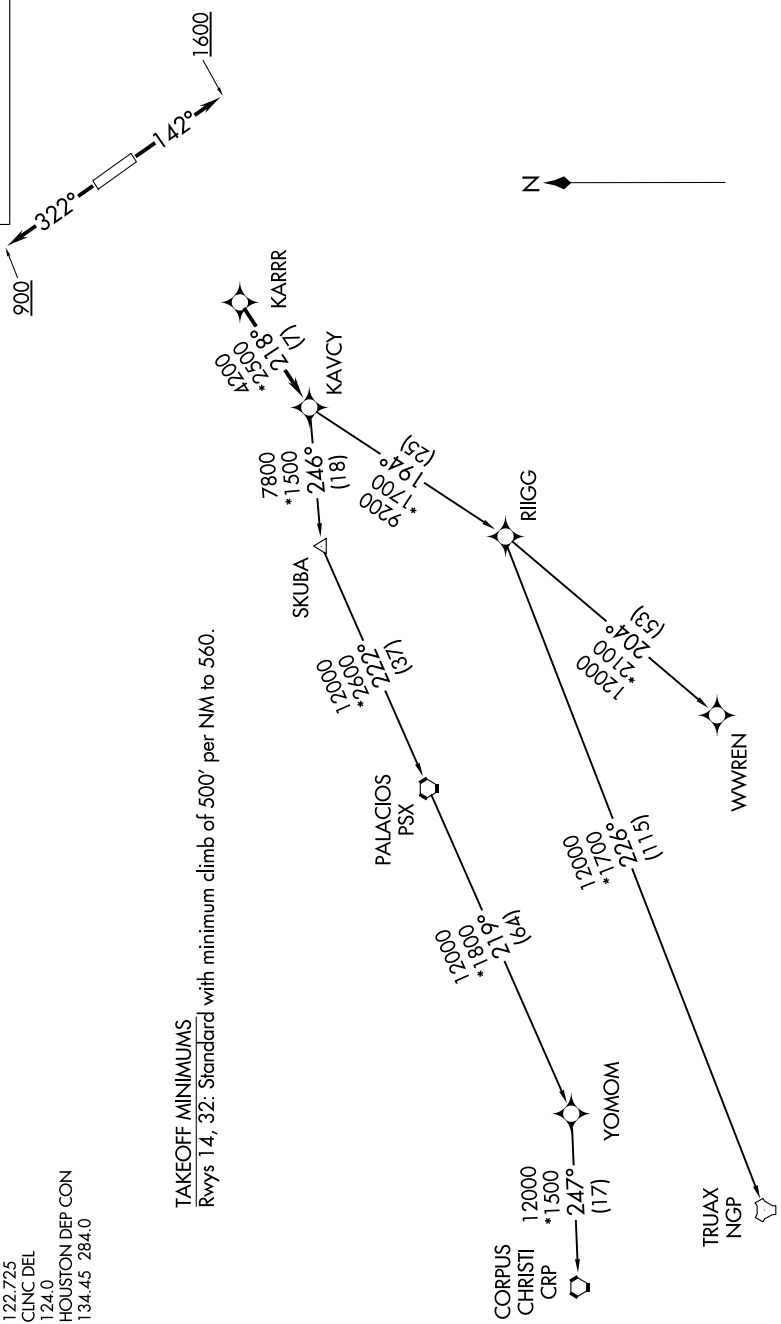

# KARR SEVEN DEPARTURE (RNAV)

SC-5, 07 SEP 2023 to 05 OCT 2023

RNAV-1 DME/DME/IRU or GPS.
RADAR required.

ASOS  
118.525  
CTAF  
122.725  
CINC DEL  
124.0  
HOUSTON DEP CON  
134.45 284.0

**TAKEOFF MINIMUMS**  
Rwys 14, 32: Standard with minimum climb of 500' per NM to 560.

**TOP ALTITUDE:  
ASSIGNED BY ATC**

(NARRATIVE ON FOLLOWING PAGE)

NOTE: Chart not to scale.

SC-5, 07 SEP 2023 to 05 OCT 2023