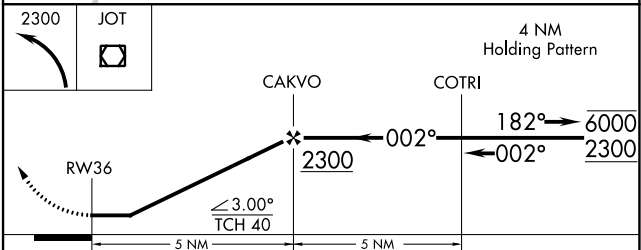

APP CRS 002°	Rwy Idg TDZE Apt Elev	N/A N/A 675
------------------------	-----------------------------	--

RNAV (GPS)-B

BOLINGBROOK'S CLOW INTL (1C5)

RNP APCH.		MISSED APPROACH: Climbing left turn to 2300 direct JOT VOR/DME and hold.
Procedure NA at night. Use Lewis University altimeter setting.		
LOT AWOS-3PT 126.675	CHICAGO APP CON 119.35 354.075	CTAF 122.9

CATEGORY	A	B	C	D
CIRCLING	1160-1 485 (500-1)	1220-1 545 (600-1)	NA	

EC-3, 07 SEP 2023 to 05 OCT 2023

EC-3, 07 SEP 2023 to 05 OCT 2023