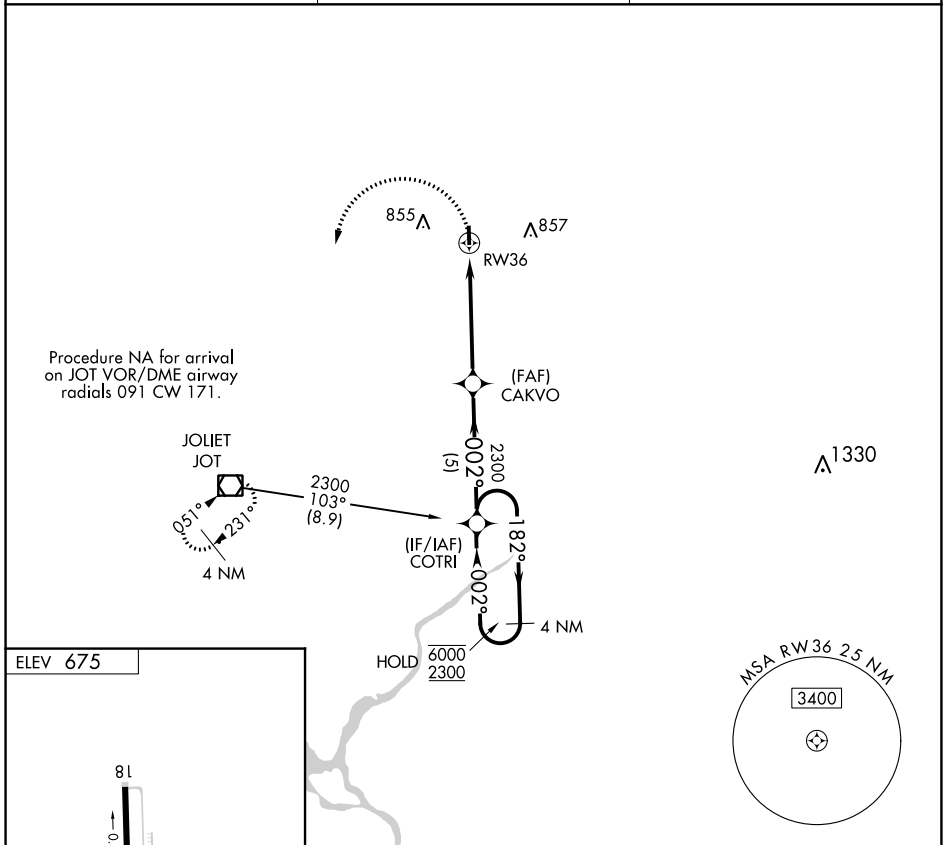

APP CRS 002°	Rwy Idg TDZE Apt Elev	N/A N/A 675
------------------------	-----------------------------	--

RNAV (GPS)-B

BOLINGBROOK'S CLOW INTL (1C5)

RNP APCH.		MISSED APPROACH: Climbing left turn to 2300 direct JOT VOR/DME and hold.
Procedure NA at night. Use Lewis University altimeter setting.		
LOT AWOS-3PT 126.675	CHICAGO APP CON 119.35 354.075	CTAF 122.9

CATEGORY	A	B	C	D
CIRCLING	1160-1 485 (500-1)	1220-1 545 (600-1)	NA	

EC-3, 07 SEP 2023 to 05 OCT 2023

EC-3, 07 SEP 2023 to 05 OCT 2023