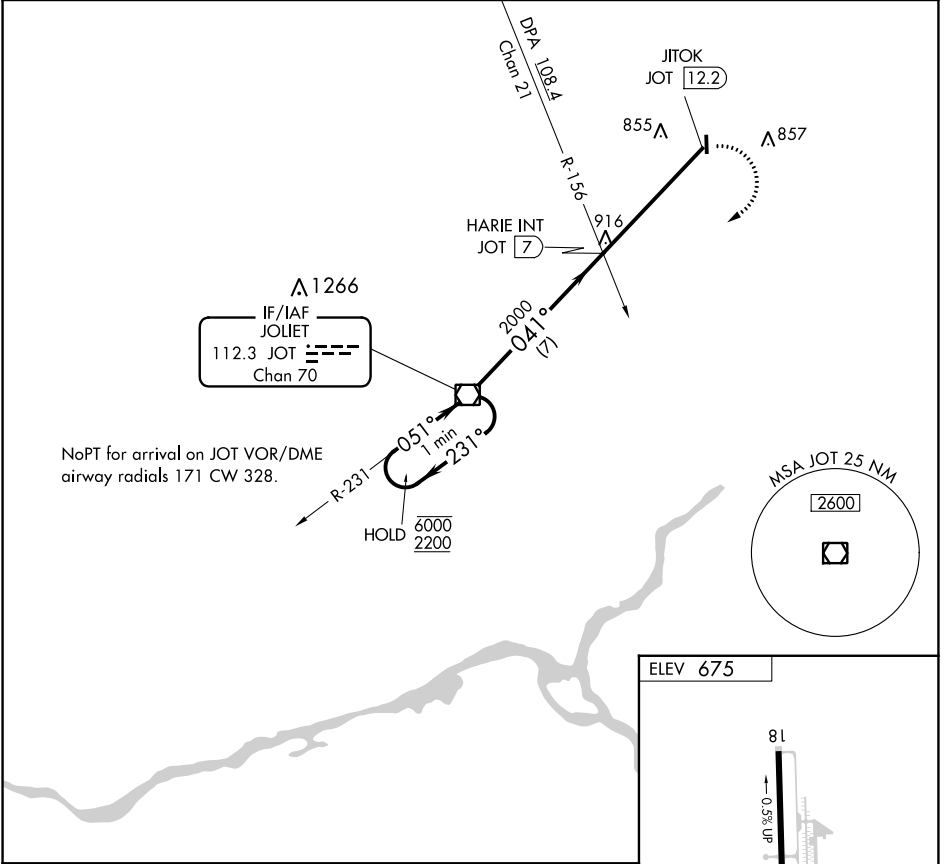

VOR/DME JOT 112.3 Chan 70	APP CRS 041°	Rwy Idg TDZE Apt Elev	N/A N/A 675
---	------------------------	-----------------------------	--

VOR-A

BOLINGBROOK'S CLOW INTL (1C5)

NA Procedure NA at night. Use Lewis University altimeter setting.

MISSED APPROACH: Climbing right turn to 2200 direct JOT VOR/DME and hold.

LOT AWOS-3PT 126.675	CHICAGO APP CON 119.35 354.075	CTAF 122.9
--------------------------------	--	----------------------

NoPT for arrival on JOT VOR/DME
airway radials 171 CW 328.

CATEGORY	A	B	C	D	FAF to MAP 5.2 NM					
CIRCLING	1180-1 505 (600-1)	1220-1 545 (600-1)	NA		Knots	60	90	120	150	180
					Min:Seq	5:12	3:28	2:36	2:05	1:44

EC-3, 07 SEP 2023 to 05 OCT 2023

EC-3, 07 SEP 2023 to 05 OCT 2023