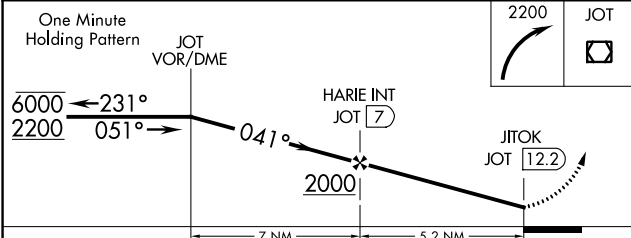

VOR/DME JOT 112.3 Chan 70	APP CRS 041°	Rwy Idg TDZE Apt Elev	N/A N/A 675
---	------------------------	-----------------------------	--

VOR-A

BOLINGBROOK'S CLOW INTL (1C5)

NA Procedure NA at night. Use Lewis University altimeter setting.

MISSED APPROACH: Climbing right turn to 2200 direct JOT VOR/DME and hold.

LOT AWOS-3PT 126.675	CHICAGO APP CON 119.35 354.075	CTAF 122.9
--------------------------------	--	----------------------

NoPT for arrival on JOT VOR/DME
airway radials 171 CW 328.

CATEGORY	A	B	C	D	FAF to MAP 5.2 NM					
CIRCLING	1180-1 505 (600-1)	1220-1 545 (600-1)	NA		Knots	60	90	120	150	180
					Min:Seq	5:12	3:28	2:36	2:05	1:44

EC-3, 07 SEP 2023 to 05 OCT 2023

EC-3, 07 SEP 2023 to 05 OCT 2023