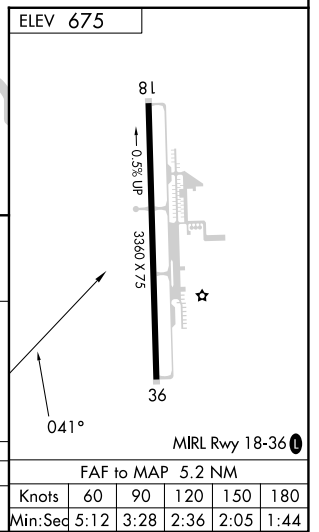

VOR/DME JOT 112.3 Chan 70	APP CRS 041°	Rwy Idg TDZE Apt Elev	N/A N/A 675
---	------------------------	-----------------------------	--

VOR-A

BOLINGBROOK'S CLOW INTL (1C5)

NA Procedure NA at night. Use Lewis University altimeter setting.

MISSED APPROACH: Climbing right turn to 2200 direct JOT VOR/DME and hold.

LOT AWOS-3PT 126.675	CHICAGO APP CON 119.35 354.075	CTAF 122.9
--------------------------------	--	----------------------

NoPT for arrival on JOT VOR/DME
airway radials 171 CW 328.

CATEGORY	A	B	C	D	FAF to MAP 5.2 NM					
CIRCLING	1180-1 505 (600-1)	1220-1 545 (600-1)	NA		Knots	60	90	120	150	180
					Min:Seq	5:12	3:28	2:36	2:05	1:44

EC-3, 07 SEP 2023 to 05 OCT 2023

EC-3, 07 SEP 2023 to 05 OCT 2023