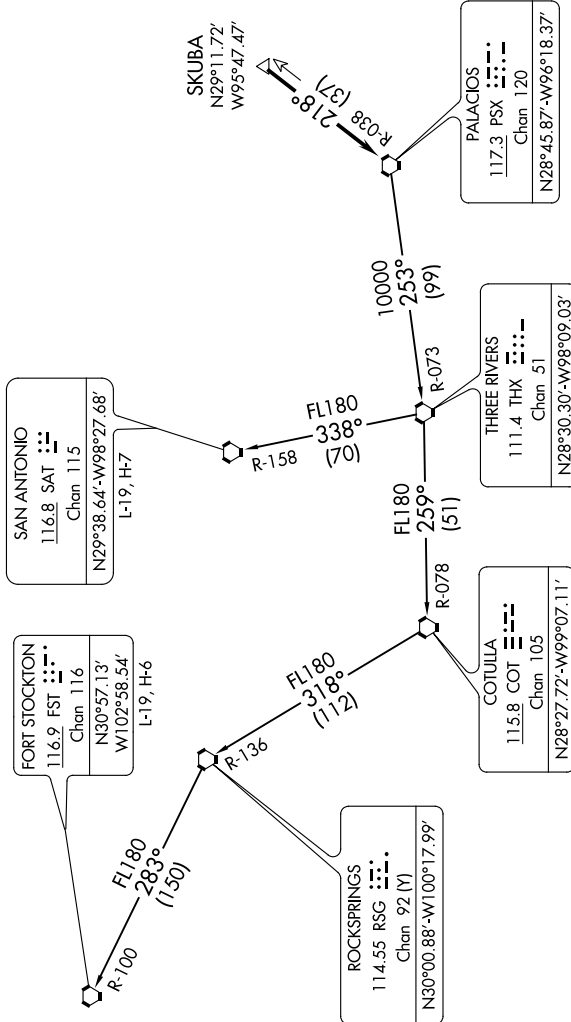

# PALACIOS THREE DEPARTURE

**TOP ALTITUDE:  
ASSIGNED BY ATC**

RADAR and DME required.

**TAKEOFF MINIMUMS**  
Rwy 8, 26: Standard.  
Rwy 14, 32: Standard - NA at night.

CTAF  
122.7  
HOUSTON DEP CON  
134.45 284.0

# PALACIOS THREE DEPARTURE

(NARRATIVE ON FOLLOWING PAGE)

NOTE: Chart not to scale.