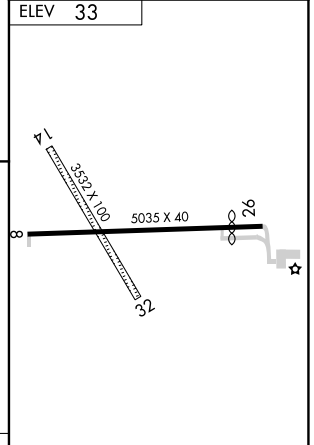

CATEGORY	A	B	C	D	LIRL Rwy 8-26
◼ CIRCLING	480-1 447 (500-1)	500-1 467 (500-1)	NA