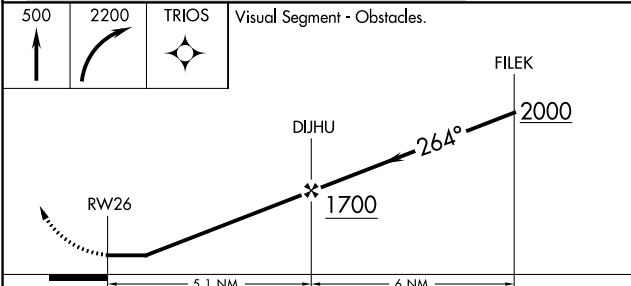

CATEGORY	A	B	C	D	LIRL Rwy 8-26
◼ CIRCLING	480-1 447 (500-1)	500-1 467 (500-1)	NA