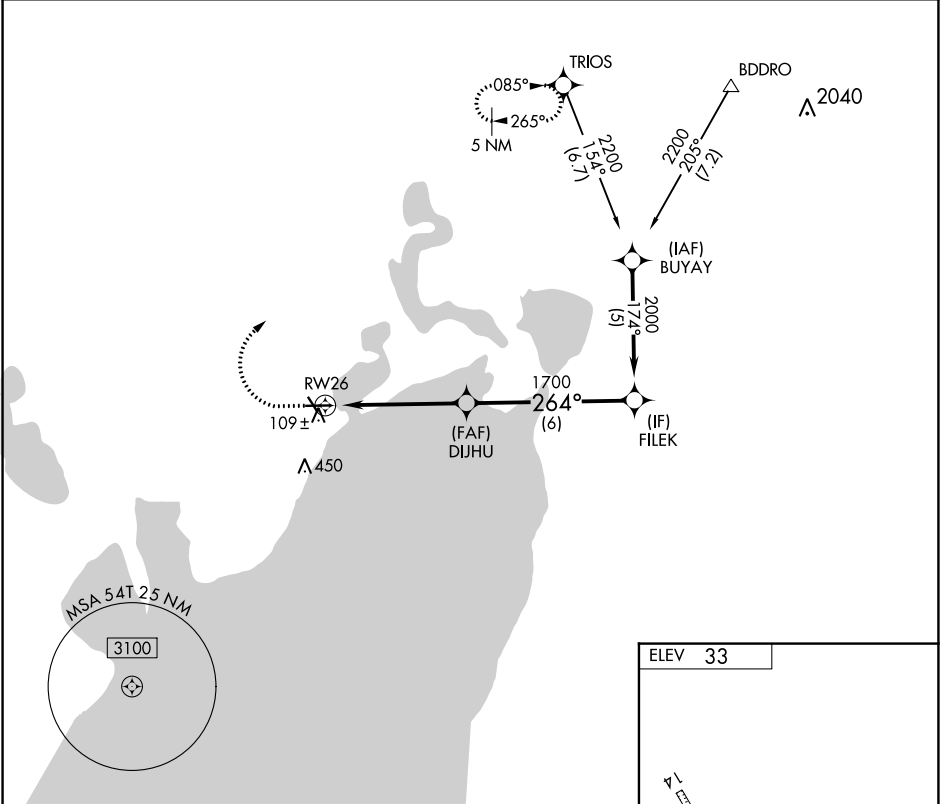

APP CRS 264°	Rwy Idg TDZE Apt Elev	N/A N/A 33
------------------------	-----------------------------	---------------------------------------

RNAV (GPS)-A

RWJ AIRPARK (54T)

RNP APCH. ▼ ▲ NA	Circling NA to Rwy 14 and 32. Procedure NA at night. Use William P Hobby altimeter setting.	MISSED APPROACH: Climb to 500 then climbing right turn to 2200 direct TRIOS and hold.
------------------------	--	---

HOU ASOS 124.6	HOUSTON APP CON 134.45 284.0	UNICOM 122.7 (CTAF)
--------------------------	--	-------------------------------

SC-5, 07 SEP 2023 to 05 OCT 2023

SC-5, 07 SEP 2023 to 05 OCT 2023

CATEGORY	A	B	C	D	LIRL Rwy 8-26
◼ CIRCLING	480-1 447 (500-1)	500-1 467 (500-1)	NA		