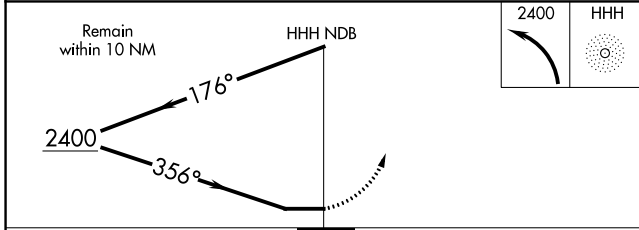

NDB HHH 359	APP CRS 356°	Rwy Idg TDZE Apt Elev	3399 703 703
-----------------------	------------------------	-----------------------------	---

NDB RWY 35

DEVINE MUNI (23R)

▼ Use Castroville Muni altimeter setting; when not received, use South Texas Rgnl at Hondo altimeter setting and increase all MDA 40 feet. Helicopter visibility reduction below 1 SM NA. Night landing: Rwy 35 NA.

▲ NA MISSED APPROACH: Climbing left turn to 2400 in HHH NDB holding pattern.

CVB AWOS-3 119.25	HOUSTON CENTER 134.95 269.4	CTAF 122.9
-----------------------------	---------------------------------------	----------------------