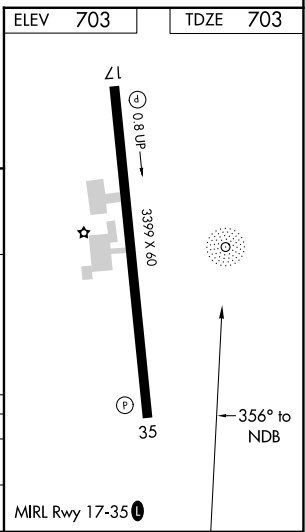

NDB HHH 359	APP CRS 356°	Rwy Idg TDZE Apt Elev	3399 703 703
-----------------------	------------------------	-----------------------------	---

NDB RWY 35

DEVINE MUNI (23R)

▼ Use Castroville Muni altimeter setting; when not received, use South Texas Rgnl at Hondo altimeter setting and increase all MDA 40 feet. Helicopter visibility reduction below 1 SM NA. Night landing: Rwy 35 NA.

▲ NA MISSED APPROACH: Climbing left turn to 2400 in HHH NDB holding pattern.

CVB AWOS-3 119.25	HOUSTON CENTER 134.95 269.4	CTAF 122.9
-----------------------------	---------------------------------------	----------------------