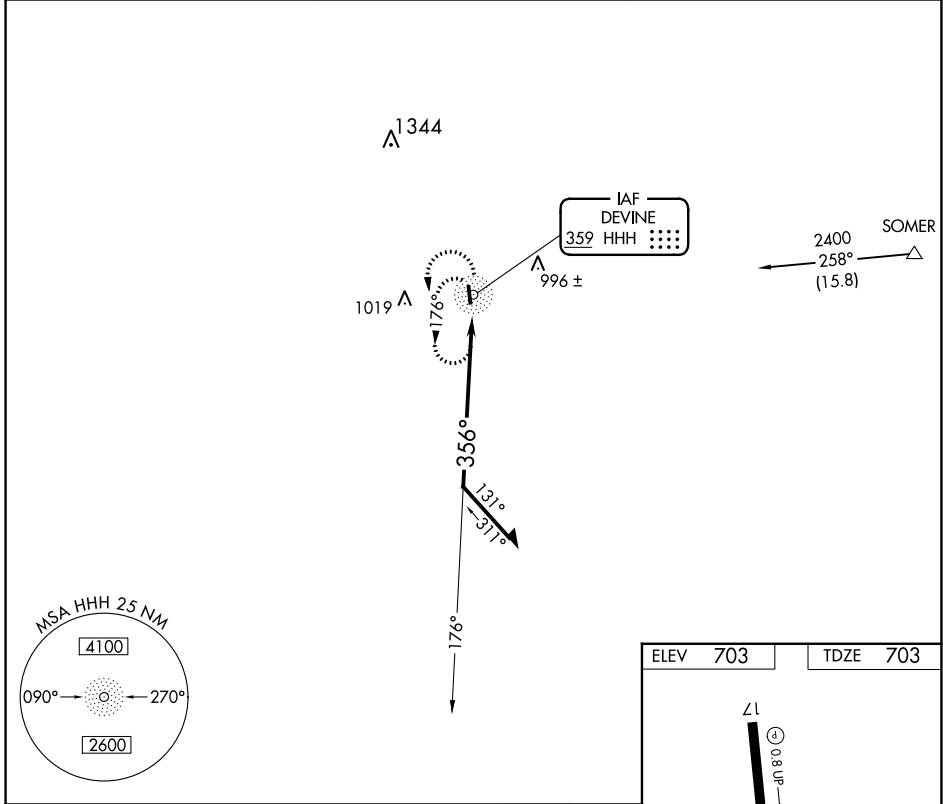

NDB HHH 359	APP CRS 356°	Rwy Idg TDZE Apt Elev	3399 703 703
-----------------------	------------------------	-----------------------------	---

NDB RWY 35

DEVINE MUNI (23R)

▼ Use Castroville Muni altimeter setting; when not received, use South Texas Rgnl at Hondo altimeter setting and increase all MDA 40 feet. Helicopter visibility reduction below 1 SM NA. Night landing: Rwy 35 NA.

▲ NA MISSED APPROACH: Climbing left turn to 2400 in HHH NDB holding pattern.

CVB AWOS-3 119.25	HOUSTON CENTER 134.95 269.4	CTAF 122.9
-----------------------------	---------------------------------------	----------------------

CATEGORY	A	B	C	D
S-35	1340-1	637 (700-1)		NA
CIRCLING	1380-1	677 (700-1)		NA

SC-3, 07 SEP 2023 to 05 OCT 2023

SC-3, 07 SEP 2023 to 05 OCT 2023