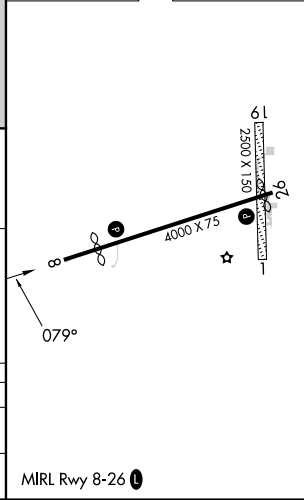

CATEGORY	A	B	C	D
RNAV MDA	1120-1	459 (500-1)	1120-1½ 459 (500-1½)	NA
CIRCLING	1160-1	492 (500-1)	1240-1½ 572 (600-1½)	NA

MIRL Rwy 8-26 0