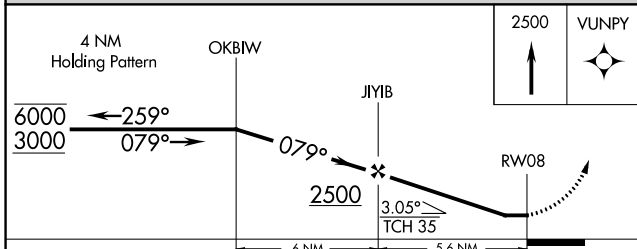

CATEGORY	A	B	C	D
RNAV MDA	1120-1	459 (500-1)	1120-1½ 459 (500-1½)	NA
CIRCLING	1160-1	492 (500-1)	1240-1½ 572 (600-1½)	NA

MIRL Rwy 8-26 0