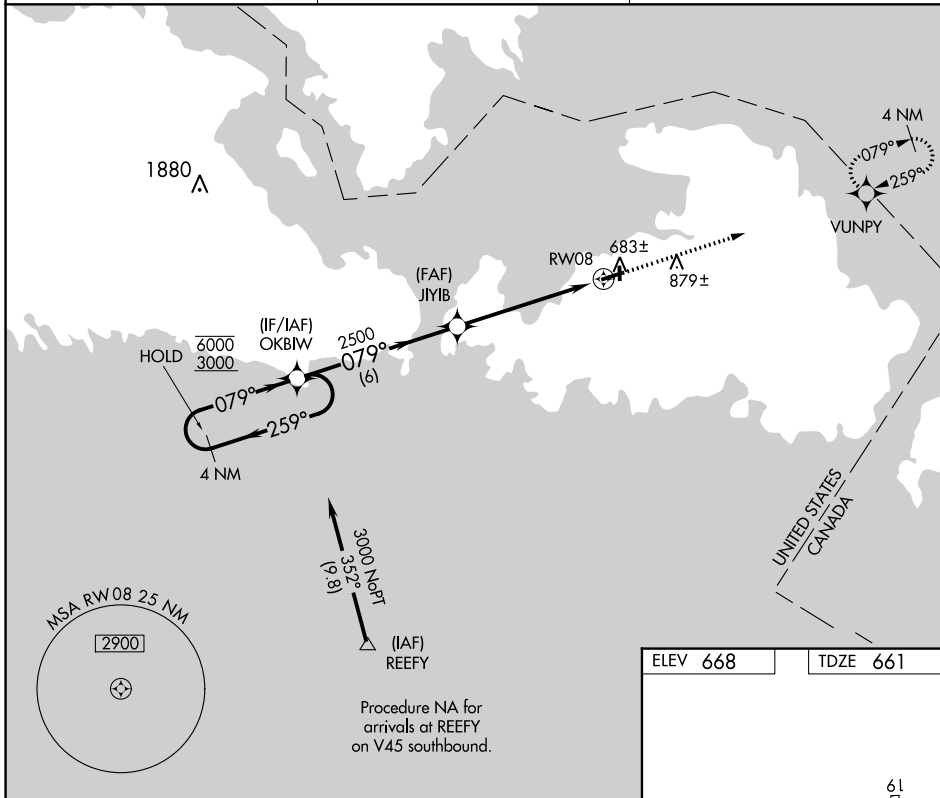

APP CRS 079°	Rwy Idg TDZE Apt Elev	3350 661 668
------------------------	-----------------------------	---

RNAV (GPS) RWY 8

DRUMMOND ISLAND (DRM)

RNP APCH.

▼ Rwy 8 helicopter visibility reduction below 1 SM NA.
Procedure NA at night. Circling to Rwy 1-19 NA.

MISSED APPROACH: Climb to 2500 direct VUNPY and hold.

AWOS-3 118.325	TORONTO CENTER 132.65 344.5	UNICOM 122.8 (CTAF) 0
--------------------------	---------------------------------------	---------------------------------

EC-1, 07 SEP 2023 to 05 OCT 2023

EC-1, 07 SEP 2023 to 05 OCT 2023

ELEV 668	TDZE 661
----------	----------

CATEGORY	A	B	C	D
RNAV MDA	1120-1	459 (500-1)	1120-1½ 459 (500-1½)	NA
CIRCLING	1160-1	492 (500-1)	1240-1½ 572 (600-1½)	NA