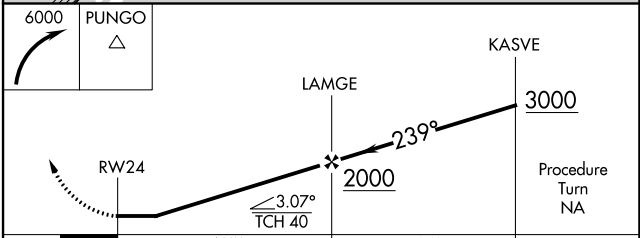

APP CRS	Rwy Idg	2998
239°	TDZE	5
	Apt Elev	5

RNAV (GPS) RWY 24

OCRACOKE ISLAND (W95)

▲ NA Procedure NA at night. Use Hatteras altimeter setting, when not received procedure NA. DME/DME RNP-0.3 NA. Helicopter visibility reduction below 1 SM NA.

MISSED APPROACH: Climbing right turn to 6000 direct PUNGO WP and hold.

CHERRY POINT APP CON	CTAF
119.75 360.775	122.9

CATEGORY	A	B	C	D
LNAV MDA	500-1	495 (500-1)		NA
CIRCLING	560-1	555 (600-1)		NA

SE-2, 07 SEP 2023 to 05 OCT 2023