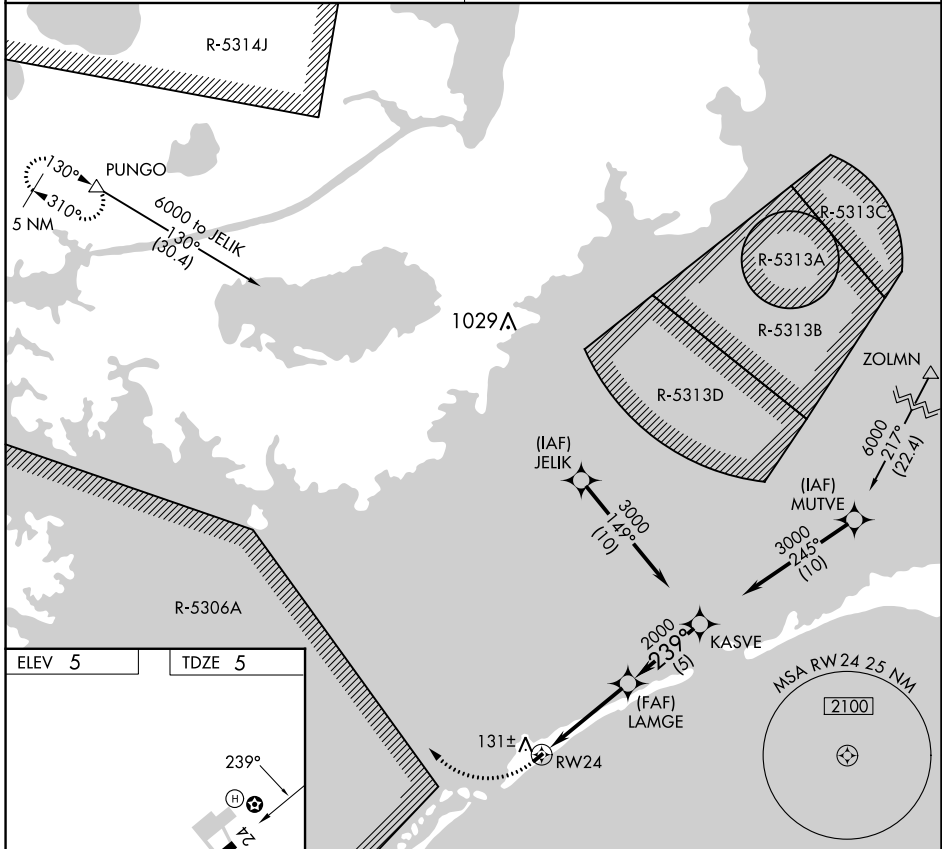

APP CRS	Rwy Idg	2998
239°	TDZE	5
	Apt Elev	5

RNAV (GPS) RWY 24

OCRACOKE ISLAND (W95)

▲ NA Procedure NA at night. Use Hatteras altimeter setting, when not received procedure NA. DME/DME RNP-0.3 NA. Helicopter visibility reduction below 1 SM NA.

MISSED APPROACH: Climbing right turn to 6000 direct PUNGO WP and hold.

CHERRY POINT APP CON	CTAF
119.75 360.775	122.9

CATEGORY	A	B	C	D
LNAV MDA	500-1	495 (500-1)		NA
CIRCLING	560-1	555 (600-1)		NA

SE-2, 07 SEP 2023 to 05 OCT 2023

SE-2, 07 SEP 2023 to 05 OCT 2023