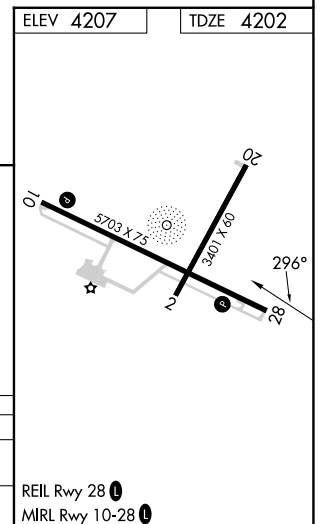

NDB TOR 293	APP CRS 296°	Rwy Idg TDZE Apt Elev	5703 4202 4207
-----------------------	------------------------	-----------------------------	---

NDB RWY 28

TORRINGTON MUNI (TOR)

▼ Procedure NA at night.
▲ Rwy 28 helicopter visibility reduction below 1 SM NA.

MISSED APPROACH: Climb to 6500 in TOR NDB holding pattern.

ASOS 118.375	DENVER CENTER 127.95 338.2	UNICOM 122.8 (CTAF)
------------------------	--------------------------------------	-------------------------------

6500 TOR	Remain within 10 NM			
	6200			
	116°			
	296°			

CATEGORY	A	B	C	D
S-28	4780-1	578 (600-1)	4780-1¾	578 (600-1¾)
CIRCLING	4780-1	573 (600-1)	4880-2 673 (700-2)	4960-2¼ 753 (800-2¼)

NW-1, 07 SEP 2023 to 05 OCT 2023