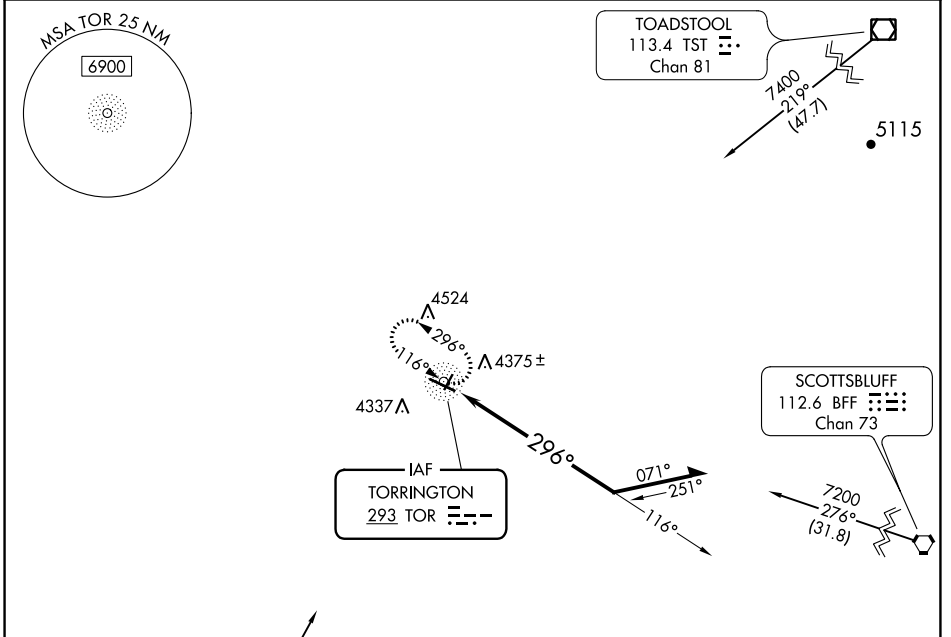

NDB TOR 293	APP CRS 296°	Rwy Idg TDZE Apt Elev	5703 4202 4207
-----------------------	------------------------	-----------------------------	---

NDB RWY 28

TORRINGTON MUNI (TOR)

▼ Procedure NA at night.
▲ Rwy 28 helicopter visibility reduction below 1 SM NA.

MISSED APPROACH: Climb to 6500 in TOR NDB holding pattern.

ASOS 118.375	DENVER CENTER 127.95 338.2	UNICOM 122.8 (CTAF)
------------------------	--------------------------------------	-------------------------------

6500 TOR	Remain within 10 NM			
	6200			
	116°			
	296°			

CATEGORY	A	B	C	D
S-28	4780-1	578 (600-1)	4780-1¾	578 (600-1¾)
CIRCLING	4780-1	573 (600-1)	4880-2 673 (700-2)	4960-2¼ 753 (800-2¼)

NW-1, 07 SEP 2023 to 05 OCT 2023

NW-1, 07 SEP 2023 to 05 OCT 2023