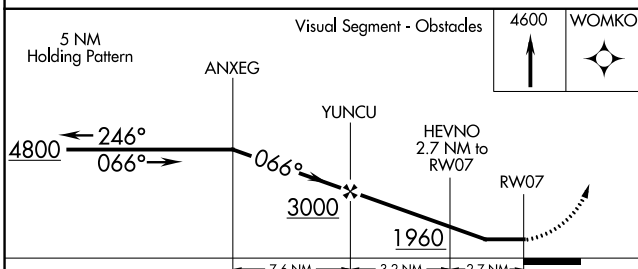

WAAS CH 42534 W07A	APP CRS 066°	Rwy Idg TDZE 1072 Apt Elev 1072	3632

RNAV (GPS) RWY 7

BELLEFONTE (N96)

▼ DME/DME RNP-0.3 NA. Use State College altimeter setting, when not received use Clearfield altimeter setting and increase all MDA 140 feet. ▲ NA Helicopter visibility reduction below 1 SM NA. Circling NA southeast of Rwy 7-25. Procedure NA at night.	MISSED APPROACH: Climb to 4600 direct WOMKO and hold, continue climb-in-hold to 4600.

UNV AWOS-3 127.65	NEW YORK CENTER 134.8 338.3	CLNC DEL 125.725	CLNC DEL 118.55 (When twr closed)	UNICOM 122.8 (CTAF)	122.7 0

NE-4, 07 SEP 2023 to 05 OCT 2023

NE-4, 07 SEP 2023 to 05 OCT 2023

ELEV 1072	TDZE 1072

CATEGORY	A	B	C	D
LP MDA	1540-1	468 (500-1)		NA
LNAV MDA	1580-1	508 (600-1)		NA
C CIRCLING	2140-1¼ 1068 (1100-1¼)	2380-1½ 1308 (1400-1½)		NA