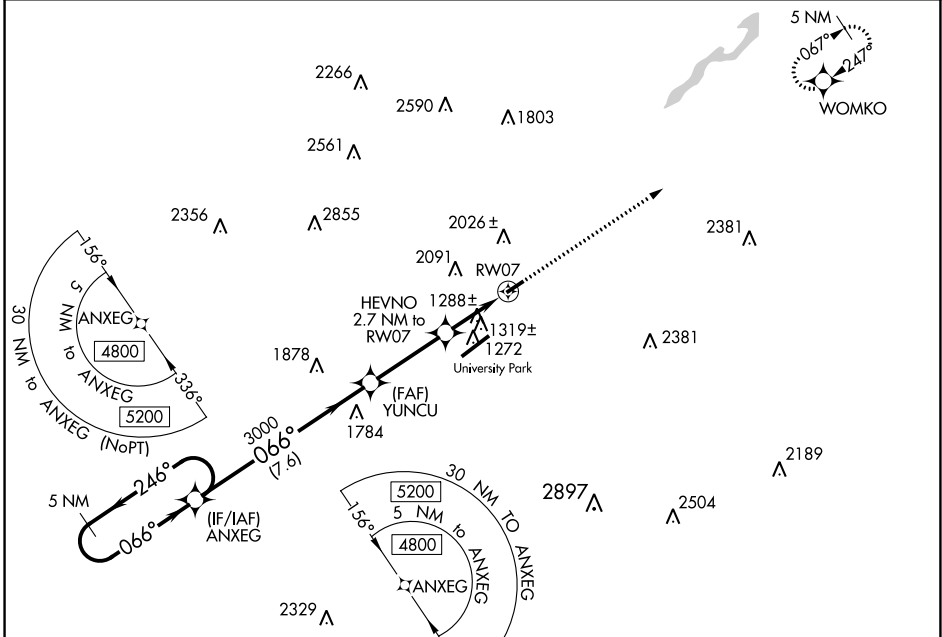

WAAS CH 42534 W07A	APP CRS 066°	Rwy Idg TDZE 1072 Apt Elev 1072	3632
--	------------------------	---	-------------

RNAV (GPS) RWY 7

BELLEFONTE (N96)

<p>▼ DME/DME RNP-0.3 NA. Use State College altimeter setting, when not received use Clearfield altimeter setting and increase all MDA 140 feet.</p> <p>▲ NA Helicopter visibility reduction below 1 SM NA. Circling NA southeast of Rwy 7-25. Procedure NA at night.</p>	<p>MISSED APPROACH: Climb to 4600 direct WOMKO and hold, continue climb-in-hold to 4600.</p>
--	---

UNV AWOS-3 127.65	NEW YORK CENTER 134.8 338.3	CLNC DEL 125.725	CLNC DEL 118.55 (When twr closed)	UNICOM 122.8 (CTAF)	122.7 0
-----------------------------	---------------------------------------	----------------------------	--	-------------------------------	-----------------------

NE-4, 07 SEP 2023 to 05 OCT 2023

NE-4, 07 SEP 2023 to 05 OCT 2023

ELEV 1072	TDZE 1072
-----------	-----------

CATEGORY	A	B	C	D
LP MDA	1540-1	468 (500-1)		NA
LNAV MDA	1580-1	508 (600-1)		NA
C CIRCLING	2140-1¼ 1068 (1100-1¼)	2380-1½ 1308 (1400-1½)		NA