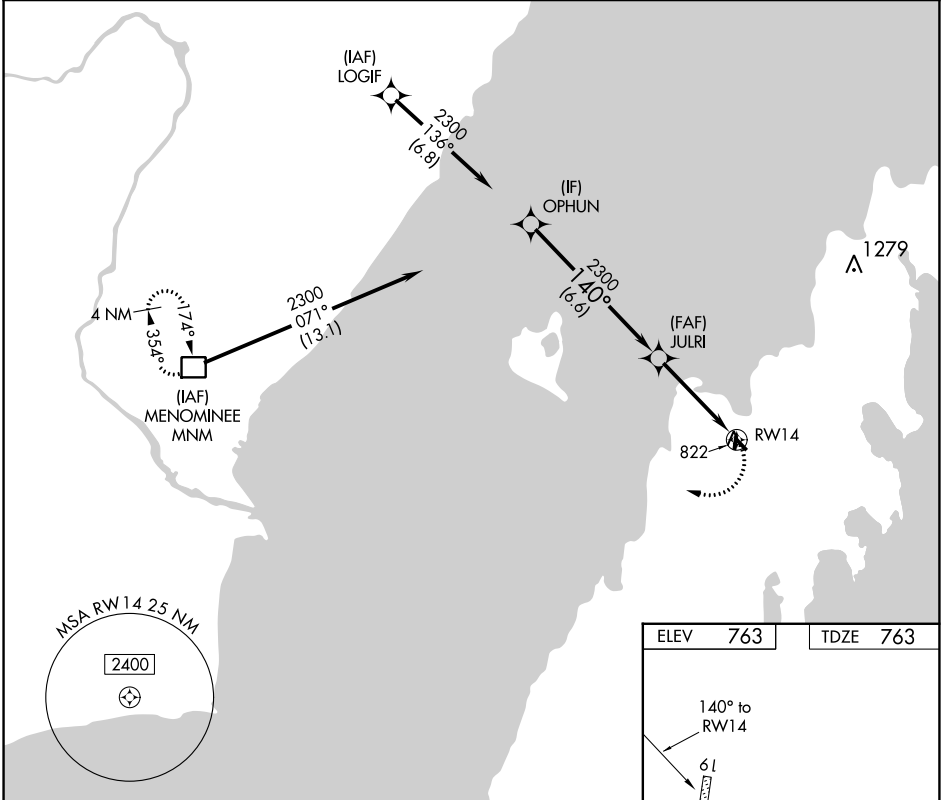

APP CRS	Rwy Idg	2697
140°	TDZE	763
	Apt Elev	763

RNAV (GPS) RWY 14

EPHRAIM/GIBRALTAR (3D2)

RNP APCH - GPS.

▼
▲ Rwy 14 helicopter visibility reduction below ¾ SM NA.

MISSED APPROACH: Climbing right turn to 3000 direct MNM DME and hold.

AWOS-3PT
124.175

GREEN BAY APP CON★
120.3 338.2

UNICOM
123.0 (CTAF) ①

EC-3, 07 SEP 2023 to 05 OCT 2023

EC-3, 07 SEP 2023 to 05 OCT 2023

Visual segment - obstacles.

CATEGORY	A	B	C	D
LNAV MDA	1200-1	437 (500-1)	1200-1¼ 437 (500-1¼)	NA