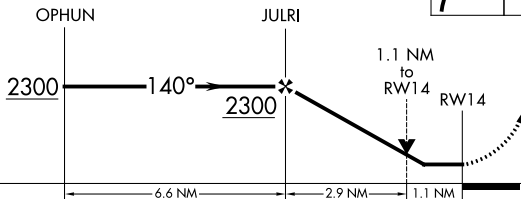

AWOS-3PT
124.175

GREEN BAY APP CON★
120.3 338.2

UNICOM
123.0 (CTAF) ①

EC-3, 07 SEP 2023 to 05 OCT 2023

EC-3, 07 SEP 2023 to 05 OCT 2023

Visual segment - obstacles.

CATEGORY	A	B	C	D
LNAV MDA	1200-1	437 (500-1)	1200-1¼ 437 (500-1¼)	NA