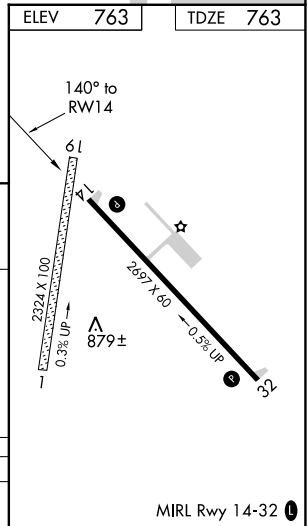

CATEGORY	A	B	C	D
LNAV MDA	1200-1	437 (500-1)	1200-1¼ 437 (500-1¼)	NA

MIRL Rwy 14-32 ①