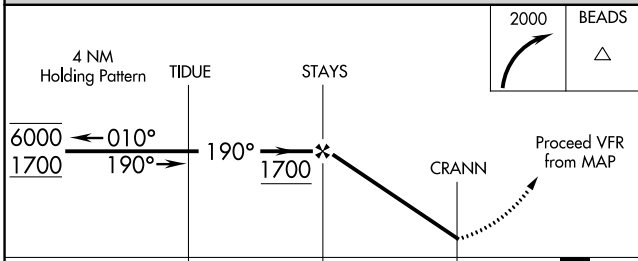

CATEGORY	COPTER
LNAV MDA	560-1 521 (600-1)

COPTER RNAV (GPS) 190°