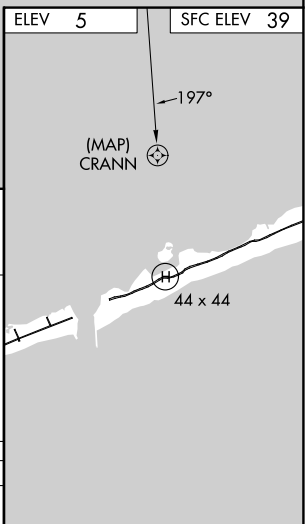

COPTER RNAV (GPS) 190° SOUTHAMPTON (87N)

APP CRS 190°	Rwy Idg Sfc Elev Apt Elev	N/A 39 5
------------------------	---------------------------------	-------------------------------------

RNP APCH.	MISSED APPROACH: Climbing right turn to 2000 direct BEADS and hold.
▲ NA Procedure NA at night. Use Westhampton Beach altimeter setting.	

CATEGORY	COPTER
LNAV MDA	560-1 521 (600-1)

COPTER RNAV (GPS) 190°