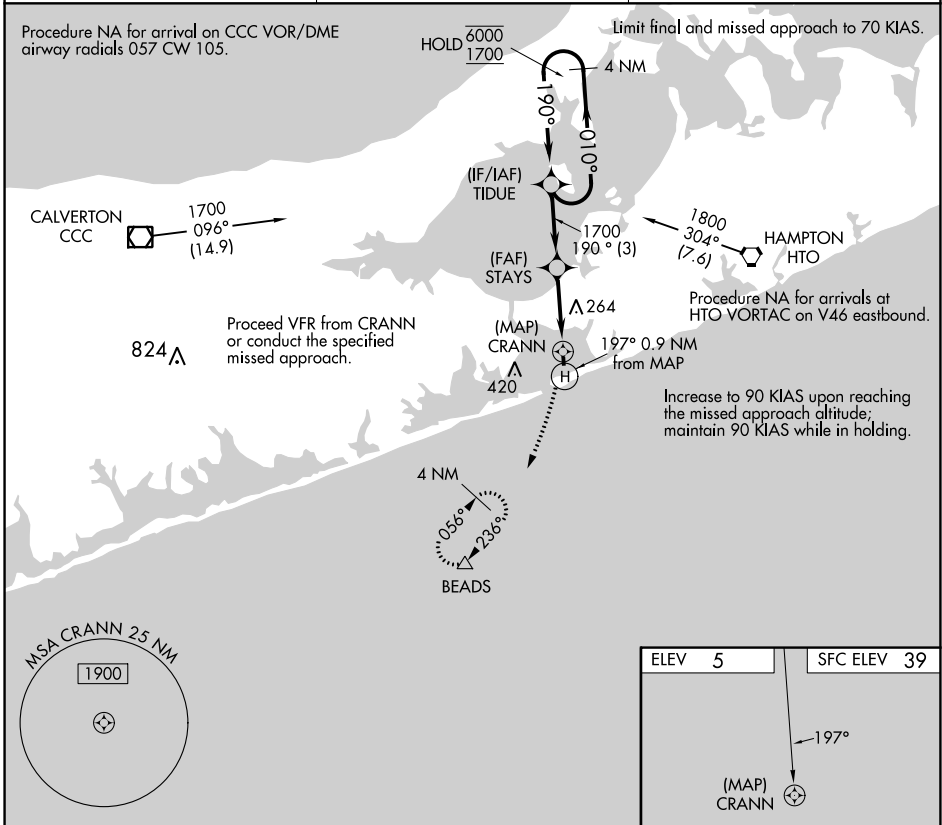

COPTER RNAV (GPS) 190° SOUTHAMPTON (87N)

APP CRS 190°	Rwy Idg Sfc Elev Apt Elev	N/A 39 5

RNP APCH.	MISSED APPROACH: Climbing right turn to 2000 direct BEADS and hold.
▲ NA Procedure NA at night. Use Westhampton Beach altimeter setting.	

FOK ASOS 119,925	NEW YORK APP CON 125,975	CTAF 122.9

NE-2, 07 SEP 2023 to 05 OCT 2023

NE-2, 07 SEP 2023 to 05 OCT 2023