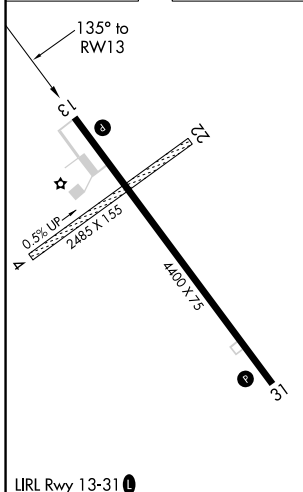

WAAS CH 93921 W13A	APP CRS 135°	Rwy Idg 4400 TDZE 2061 Apt Elev 2062
--	------------------------	---

RNAV (GPS) RWY 13

GETTYSBURG MUNI (ØD8)

RNP APCH-GPS.

⚠️ **NA** Circling NA to Rwys 4 and 22. Procedure NA at night. Rwy 13 helicopter visibility reduction below 1 SM NA. When local altimeter setting not received, use Pierre altimeter setting.

MISSED APPROACH: Climb to 3500 direct ZEWOX and hold.

AWOS-3P 119.275	MINNEAPOLIS CENTER 125.1 269.1	UNICOM 122.8 (CTAF) 0
---------------------------	--	---------------------------------

ELEV 2062	TDZE 2061
------------------	------------------

CATEGORY	A	B	C	D
LP MDA	2560-1	499 (500-1)	2560-1 ³ / ₈ 499 (500-1 ³ / ₈)	NA
LNAV MDA	2620-1	559 (600-1)	2620-1 ¹ / ₈ 559 (600-1 ¹ / ₈)	NA
C CIRCLING	2660-1	598 (600-1)	2820-2 ¹ / ₄ 758 (800-2 ¹ / ₄)	NA