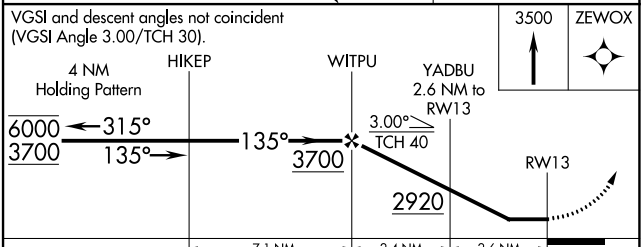

WAAS CH 93921 W13A	APP CRS 135°	Rwy Idg 4400 TDZE 2061 Apt Elev 2062
--	------------------------	---

RNAV (GPS) RWY 13

GETTYSBURG MUNI (ØD8)

RNP APCH-GPS.

⚠️ **NA** Circling NA to Rwys 4 and 22. Procedure NA at night. Rwy 13 helicopter visibility reduction below 1 SM NA. When local altimeter setting not received, use Pierre altimeter setting.

MISSED APPROACH: Climb to 3500 direct ZEWOX and hold.

AWOS-3P 119.275	MINNEAPOLIS CENTER 125.1 269.1	UNICOM 122.8 (CTAF) 0
---------------------------	--	---------------------------------

ELEV 2062	TDZE 2061
------------------	------------------