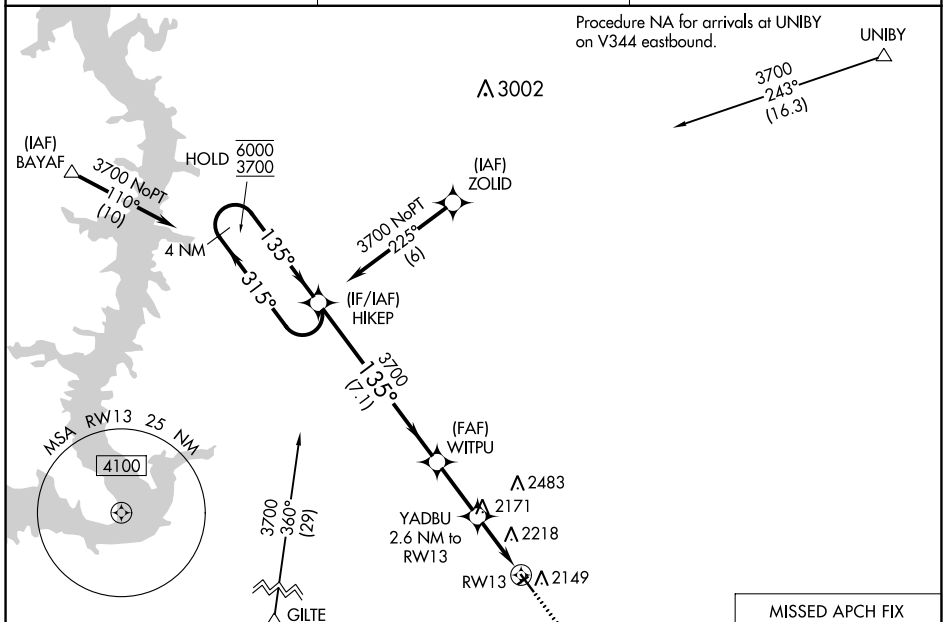

WAAS CH 93921 W13A	APP CRS 135°	Rwy Idg 4400 TDZE 2061 Apt Elev 2062
--	------------------------	---

RNAV (GPS) RWY 13

GETTYSBURG MUNI (ØD8)

RNP APCH-GPS.

⚠️ **NA** Circling NA to Rwys 4 and 22. Procedure NA at night. Rwy 13 helicopter visibility reduction below 1 SM NA. When local altimeter setting not received, use Pierre altimeter setting.

MISSED APPROACH: Climb to 3500 direct ZEWOX and hold.

AWOS-3P 119.275	MINNEAPOLIS CENTER 125.1 269.1	UNICOM 122.8 (CTAF) 0
---------------------------	--	---------------------------------

ELEV 2062	TDZE 2061
------------------	------------------