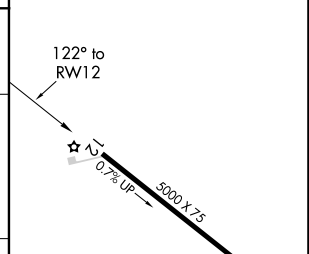

NC-1, 07 SEP 2023 to 05 OCT 2023

NC-1, 07 SEP 2023 to 05 OCT 2023

ELEV 3333	TDZE 3319