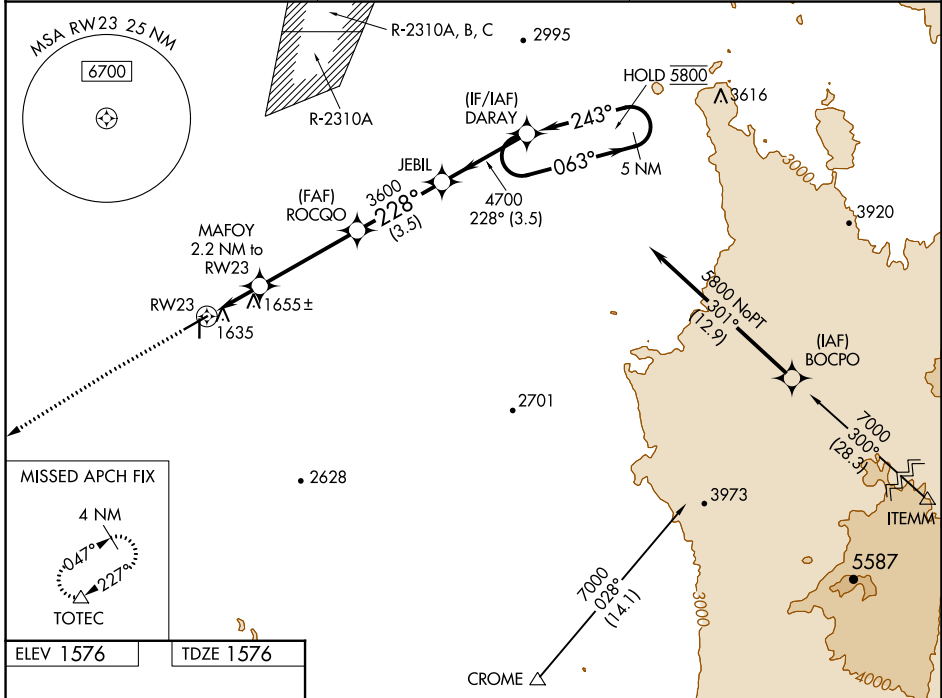

WAAS CH 78044 W23A	APP CRS 228°	Rwy ldg TDZE Apt Elev	5564 1576 1576
--	------------------------	-----------------------------	---

RNAV (GPS) RWY 23

COOLIDGE MUNI (P08)

RNP APCH-GPS.

⚠ Circling Rwy 17, 35 NA at night. For uncompensated Baro-VNAV systems, LNAV/VNAV NA below -18°C or above 54°C.

⚠ MISSED APPROACH: Climb to 2100 then climbing left turn to 3900 direct TOTEC and hold.

AWOS-3PT 119.35	ALBUQUERQUE CENTER 125.4 269.3	UNICOM 123.075 (CTAF) 1
---------------------------	--	--

CATEGORY	A	B	C	D
LPV DA	1826- ³ / ₄	250 (300- ³ / ₄)		NA
LNAV/VNAV DA	1826- ³ / ₄	250 (300- ³ / ₄)		NA
LNAV MDA	1920-1	344 (400-1)		NA
C CIRCLING	2100-1	524 (600-1)		NA

SW-4, 07 SEP 2023 to 05 OCT 2023

SW-4, 07 SEP 2023 to 05 OCT 2023