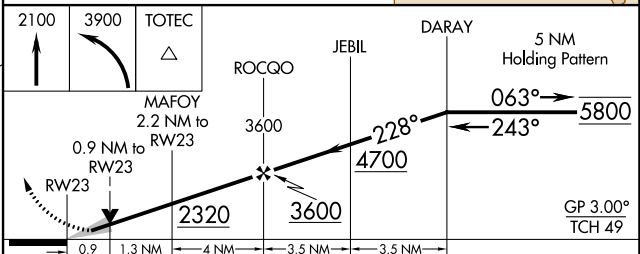

WAAS CH 78044 W23A	APP CRS 228°	Rwy ldg TDZE Apt Elev	5564 1576 1576
--	------------------------	-----------------------------	---

RNAV (GPS) RWY 23

COOLIDGE MUNI (P08)

RNP APCH-GPS.

⚠ Circling Rwy 17, 35 NA at night. For uncompensated Baro-VNAV systems, LNAV/VNAV NA below -18°C or above 54°C.

⚠ MISSED APPROACH: Climb to 2100 then climbing left turn to 3900 direct TOTEC and hold.

AWOS-3PT 119.35	ALBUQUERQUE CENTER 125.4 269.3	UNICOM 123.075 (CTAF) 1
---------------------------	--	--

CATEGORY	A	B	C	D
LPV DA	1826- ³ / ₄	250 (300- ³ / ₄)		NA
LNAV/VNAV DA	1826- ³ / ₄	250 (300- ³ / ₄)		NA
LNAV MDA	1920-1	344 (400-1)		NA
C CIRCLING	2100-1	524 (600-1)		NA

SW-4, 07 SEP 2023 to 05 OCT 2023

SW-4, 07 SEP 2023 to 05 OCT 2023