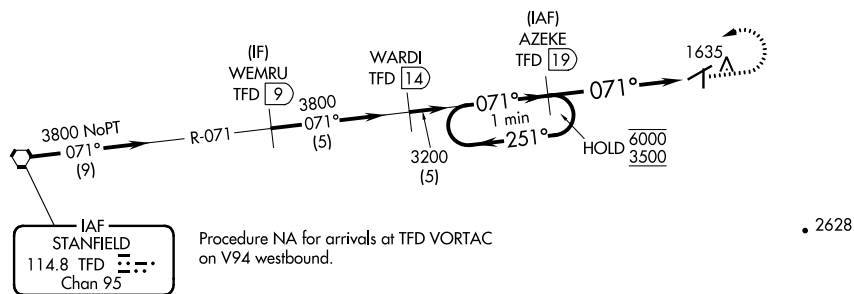

VORTAC TFD 114.8 Chan 95	APP CRS 071°	Rwy Idg TDZE 1564 Apt Elev 1576
--	------------------------	---

VOR RWY 5

COOLIDGE MUNI (P08)

DME required.

⚠ Circling Rwy 17-35 NA at night.

MISSED APPROACH: Climb to 2300 then climbing left turn to 3500 on TFD VORTAC R-071 to AZEKE/19 DME and hold.

AWOS-3PT 119,350	ALBUQUERQUE CENTER 125.4 269.3	UNICOM 123.075 (CTAF) 0
----------------------------	--	--

2874 **⚠**

SW-4, 07 SEP 2023 to 05 OCT 2023

SW-4, 07 SEP 2023 to 05 OCT 2023

ELEV 1576	TDZE 1564
------------------	------------------

REIL Rws 5 and 23
MIRL Rws 5-23 and 17-35 **0**

CATEGORY	A	B	C	D
S-5	2200-1	636 (700-1)	NA	
C CIRCLING	2200-1	624 (700-1)	NA	