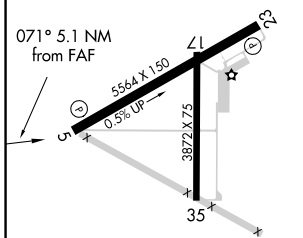

AWOS-3PT 119,350	ALBUQUERQUE CENTER 125.4 269.3	UNICOM 123.075 (CTAF) 0
----------------------------	--	--

2874 **⚠**

SW-4, 07 SEP 2023 to 05 OCT 2023

SW-4, 07 SEP 2023 to 05 OCT 2023

ELEV 1576	TDZE 1564
------------------	------------------

REIL Rws 5 and 23
MIRL Rws 5-23 and 17-35 **0**

CATEGORY	A	B	C	D
S-5	2200-1	636 (700-1)	NA	
C CIRCLING	2200-1	624 (700-1)	NA	