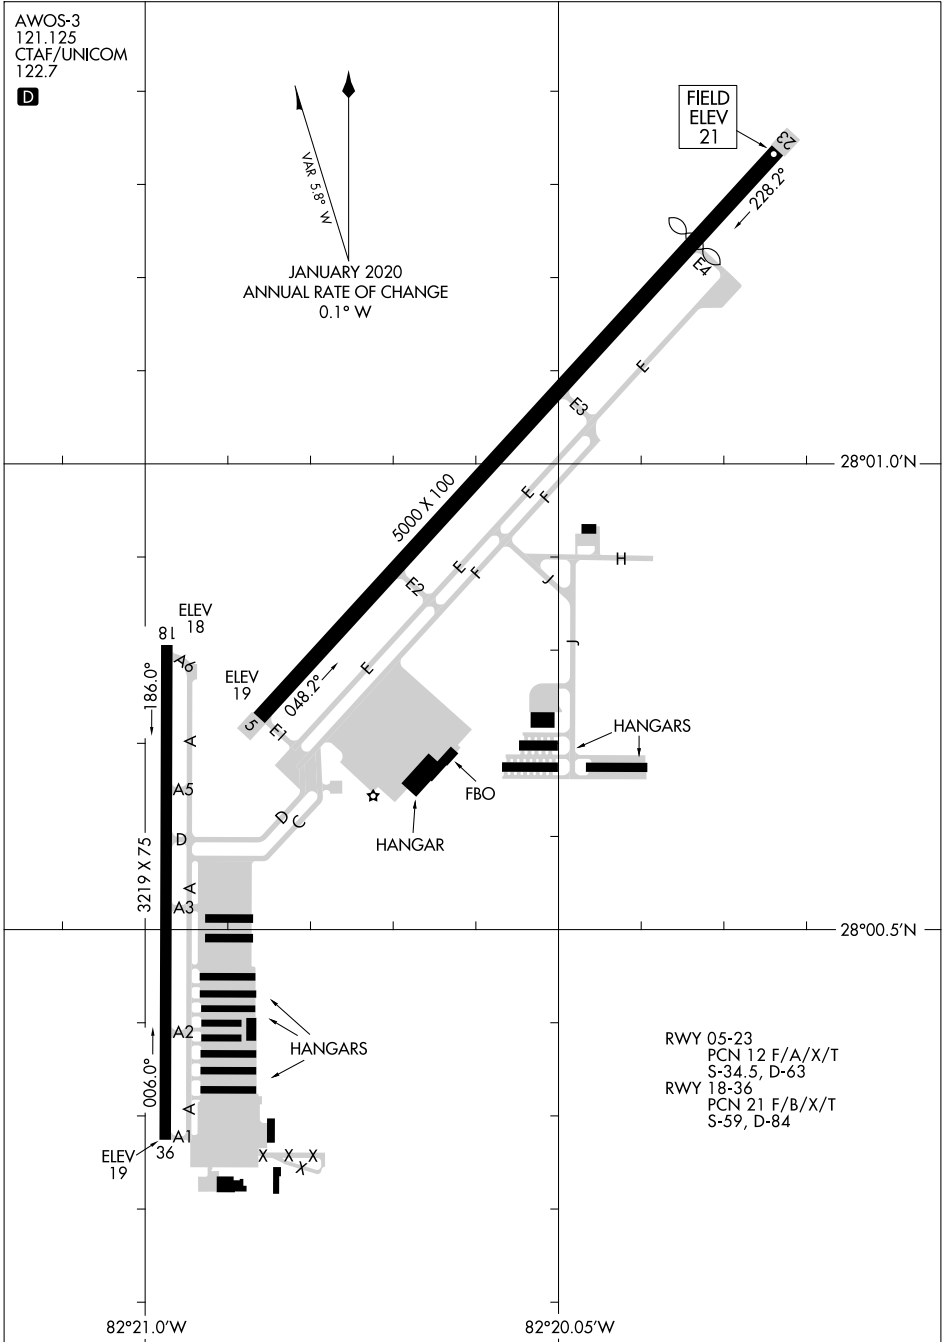

22083

AIRPORT DIAGRAM

AL-9241 (FAA)

TAMPA EXEC (VDF)
TAMPA, FLORIDA

AWOS-3
121.125
CTAF/UNICOM
122.7

VAR 5° 8' W
JANUARY 2020
ANNUAL RATE OF CHANGE
0.1° W

FIELD
ELEV
21

SE-3, 07 SEP 2023 to 05 OCT 2023

SE-3, 07 SEP 2023 to 05 OCT 2023

RWY 05-23
PCN 12 F/A/X/T
S-34.5, D-63
RWY 18-36
PCN 21 F/B/X/T
S-59, D-84