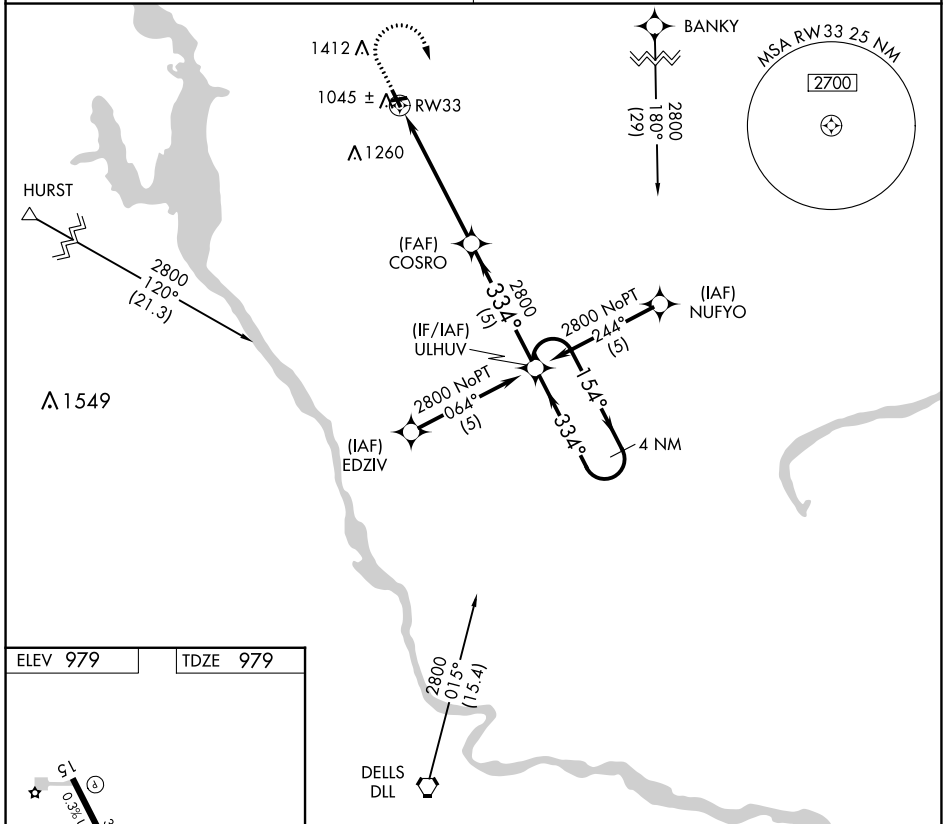

APP CRS	Rwy Idg	<b>3398</b>
<b>334°</b>	TDZE	<b>979</b>
	Apt Elev	<b>979</b>

# RNAV (GPS) RWY 33

ADAMS COUNTY LEGION FLD (63C)

RNP APCH.	Procedure NA at night. Rwy 33 helicopter visibility reduction below 1 SM NA.	MISSED APPROACH: Climb to 2000 then climbing right turn to 2800 direct ULHUV and hold.
<b>NA</b>	Circling NA to Rwy 8 and 26. Use Baraboo Wisconsin Dells altimeter setting.	

VOLK APP CON★	CTAF
<b>135.25 244.875</b>	<b>122.9</b>

CATEGORY	A	B	C	D
LNAV MDA	1500-1	521 (600-1)		NA
CIRCLING	1640-1 661 (700-1)	1780-1¼ 801 (900-1¼)		NA

EC-3, 07 SEP 2023 to 05 OCT 2023

EC-3, 07 SEP 2023 to 05 OCT 2023