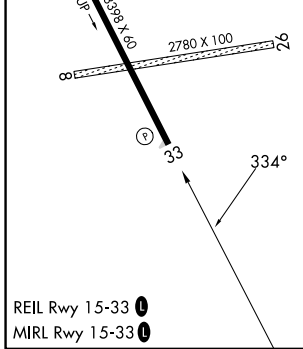

APP CRS	Rwy Idg	<b>3398</b>
<b>334°</b>	TDZE	<b>979</b>
	Apt Elev	<b>979</b>

# RNAV (GPS) RWY 33

ADAMS COUNTY LEGION FLD (63C)

RNP APCH.	Procedure NA at night. Rwy 33 helicopter visibility reduction below 1 SM NA.	MISSED APPROACH: Climb to 2000 then climbing right turn to 2800 direct ULHUV and hold.
<b>NA</b>	Circling NA to Rwy 8 and 26. Use Baraboo Wisconsin Dells altimeter setting.	

VOLK APP CON★	CTAF
<b>135.25 244.875</b>	<b>122.9</b>

CATEGORY	A	B	C	D
LNAV MDA	1500-1	521 (600-1)		NA
CIRCLING	1640-1 661 (700-1)	1780-1¼ 801 (900-1¼)		NA

EC-3, 07 SEP 2023 to 05 OCT 2023

EC-3, 07 SEP 2023 to 05 OCT 2023