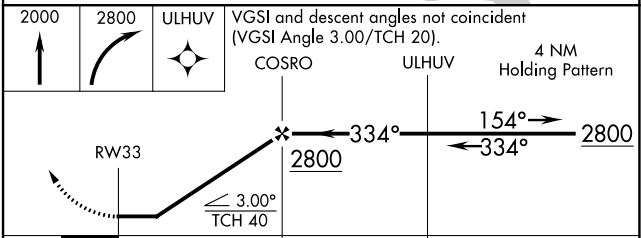

APP CRS	Rwy Idg	3398
334°	TDZE	979
	Apt Elev	979

RNAV (GPS) RWY 33

ADAMS COUNTY LEGION FLD (63C)

RNP APCH.	Procedure NA at night. Rwy 33 helicopter visibility reduction below 1 SM NA.	MISSED APPROACH: Climb to 2000 then climbing right turn to 2800 direct ULHUV and hold.
NA	Circling NA to Rwy 8 and 26. Use Baraboo Wisconsin Dells altimeter setting.	

VOLK APP CON★	CTAF
135.25 244.875	122.9

CATEGORY	A	B	C	D
LNAV MDA	1500-1	521 (600-1)		NA
CIRCLING	1640-1 661 (700-1)	1780-1¼ 801 (900-1¼)		NA

EC-3, 07 SEP 2023 to 05 OCT 2023

EC-3, 07 SEP 2023 to 05 OCT 2023