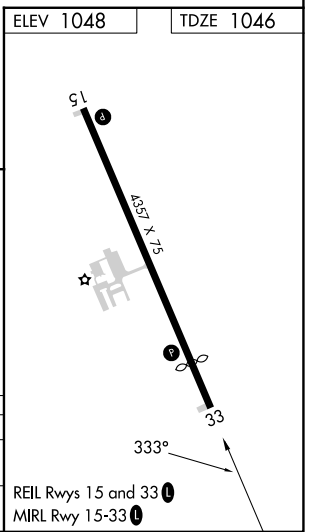

APP CRS 333°	Rwy Idg TDZE Apt Elev	3715 1046 1048
------------------------	-----------------------------	---

RNAV (GPS) RWY 33

GRANITE FALLS MUNI/LENZEN-ROE-FAGEN MEML FLD (GDB)

RNP APCH.		MISSED APPROACH: Climbing left turn to 3800 direct to MOLOW and hold.	
AWOS-3 120.1	MINNEAPOLIS CENTER 127.1 290.2	GCO 121.725	UNICOM 122.8 (CTAF) 0

CATEGORY	A	B	C	D
LNNAV MDA	1480-1	434 (500-1)	1480-1½ 434 (500-1¼)	1480-1½ 434 (500-1½)
CIRCLING	1540-1 492 (500-1)	1580-1 532 (600-1)	1580-1½ 532 (600-1½)	1700-2 652 (700-2)

NC-1, 07 SEP 2023 to 05 OCT 2023