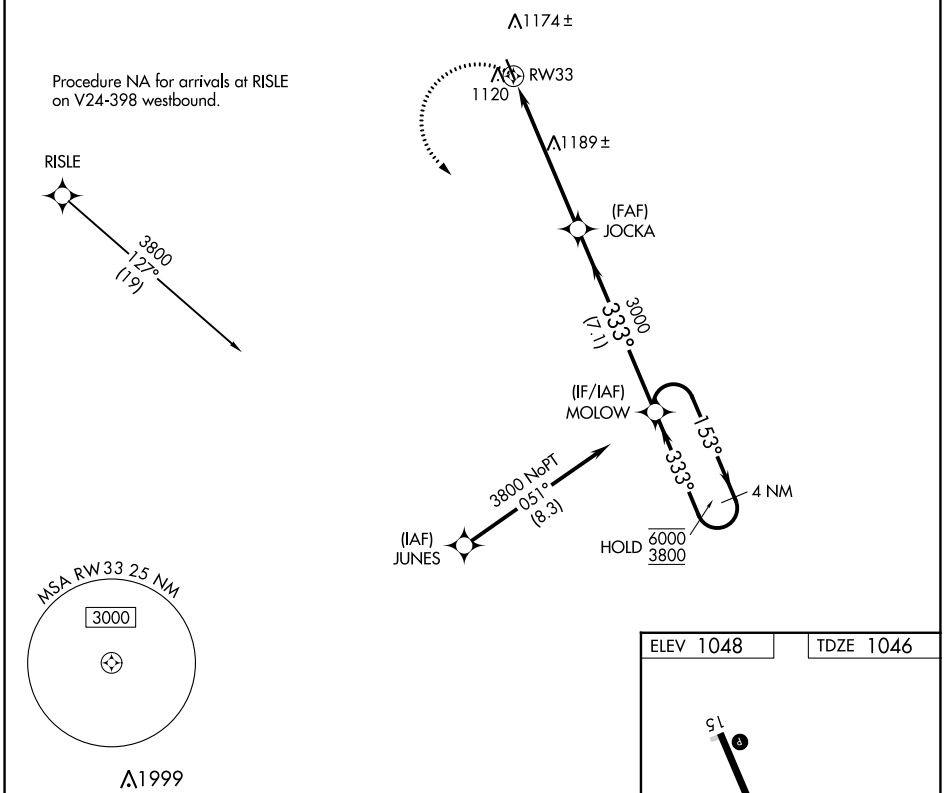

APP CRS 333°	Rwy Idg TDZE Apt Elev	3715 1046 1048
------------------------	-----------------------------	---

RNAV (GPS) RWY 33

GRANITE FALLS MUNI/LENZEN-ROE-FAGEN MEML FLD (GDB)

RNP APCH.		MISSED APPROACH: Climbing left turn to 3800 direct to MOLOW and hold.	
AWOS-3 120.1	MINNEAPOLIS CENTER 127.1 290.2	GCO 121.725	UNICOM 122.8 (CTAF) 0

CATEGORY	A	B	C	D
LNNAV MDA	1480-1	434 (500-1)	1480-1½ 434 (500-1¼)	1480-1½ 434 (500-1½)
CIRCLING	1540-1 492 (500-1)	1580-1 532 (600-1)	1580-1½ 532 (600-1½)	1700-2 652 (700-2)

NC-1, 07 SEP 2023 to 05 OCT 2023

NC-1, 07 SEP 2023 to 05 OCT 2023