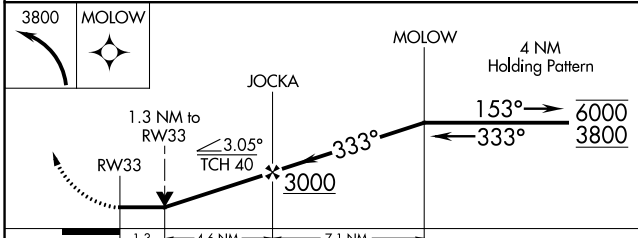

APP CRS 333°	Rwy Idg TDZE Apt Elev	3715 1046 1048
------------------------	-----------------------------	---

RNAV (GPS) RWY 33

GRANITE FALLS MUNI/LENZEN-ROE-FAGEN MEML FLD (GDB)

RNP APCH.		MISSED APPROACH: Climbing left turn to 3800 direct to MOLOW and hold.	
AWOS-3 120.1	MINNEAPOLIS CENTER 127.1 290.2	GCO 121.725	UNICOM 122.8 (CTAF) 0