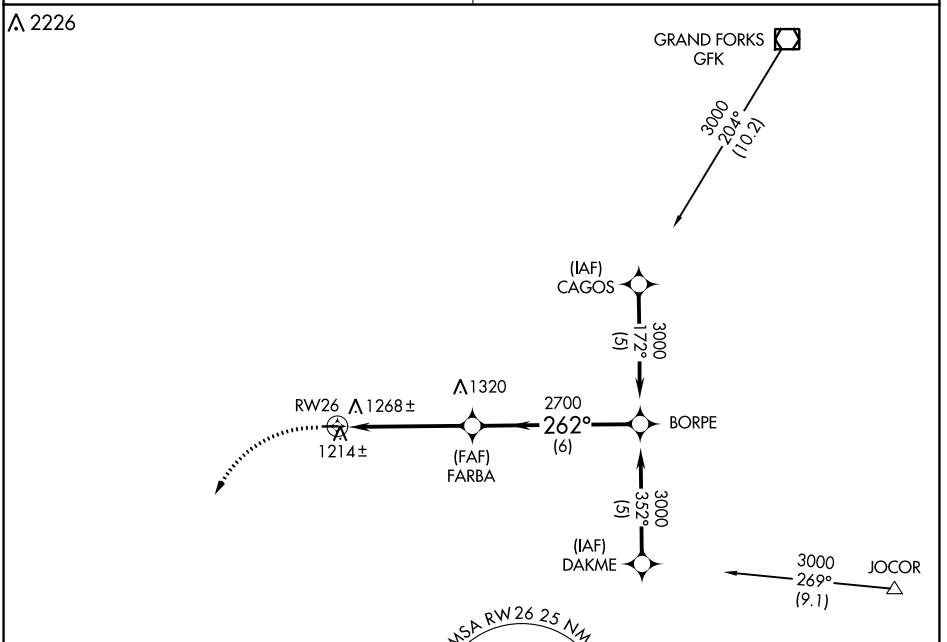

APP CRS	Rwy Idg	<b>3160</b>
<b>262°</b>	TDZE	<b>1117</b>
	Apt Elev	<b>1117</b>

# RNAV (GPS) RWY 26

NORTHWOOD MUNI/VINCE FLD (4V4)

RNP APCH - GPS.	MISSED APPROACH: Climb to 1800 then climbing left turn to 3500 direct UNIZY WP and hold.
Use Grand Forks Intl altimeter setting. NA	
GRAND FORKS APP CON★ <b>118.1 318.1</b>	UNICOM <b>122.8 (CTAF) 0</b>

ELEV 1117	TDZE 1117
-----------	-----------

CATEGORY	A	B	C	D
RNAV MDA	1660-1	543 (600-1)	NA	
CIRCLING	1720-1	603 (700-1)	NA	

MIRL Rwy 8-26 0

NC-1, 07 SEP 2023 to 05 OCT 2023

NC-1, 07 SEP 2023 to 05 OCT 2023