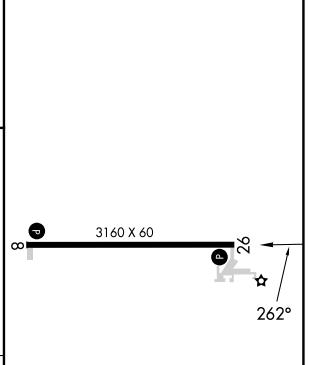

CATEGORY	A	B	C	D
RNAV MDA	1660-1	543 (600-1)	NA	
CIRCLING	1720-1	603 (700-1)	NA	

MIRL Rwy 8-26 0

NC-1, 07 SEP 2023 to 05 OCT 2023

NC-1, 07 SEP 2023 to 05 OCT 2023