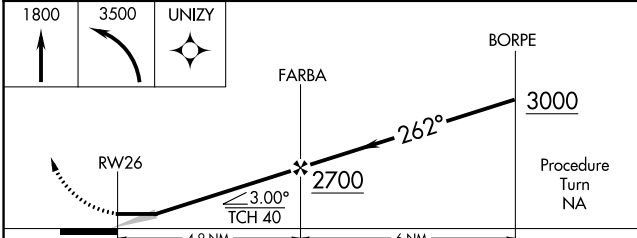

CATEGORY	A	B	C	D
RNAV MDA	1660-1	543 (600-1)	NA	
CIRCLING	1720-1	603 (700-1)	NA	

MIRL Rwy 8-26 0

NC-1, 07 SEP 2023 to 05 OCT 2023

NC-1, 07 SEP 2023 to 05 OCT 2023