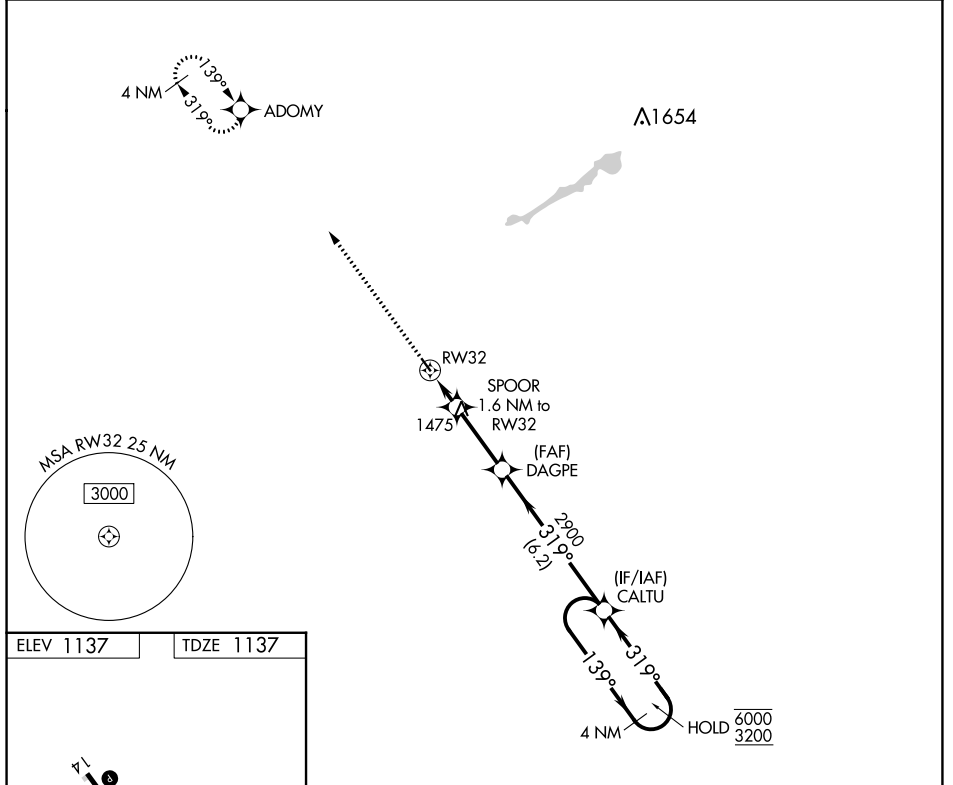

APP CRS 319°	Rwy Idg 3000
	TDZE 1137
	Apt Elev 1137

RNAV (GPS) RWY 32

FERTILE MUNI (D14)

RNP APCH - GPS.		MISSED APPROACH: Climb to 3200 direct ADOMY and hold.
▼ ▲NA	Use Mahanomen altimeter setting.	
3N8 AWOS-3PT 121.125	GRAND FORKS APP CON ★ 118.1 318.1	UNICOM 122.8 (CTAF) 0

3200	ADOMY	VGSI and descent angles not coincident (VGSI Angle 3.70/TCH 31).		CALTU
↑	✧			4 NM Holding Pattern
		SPOOR 1.6 NM to RW32	DAGPE	6000 3200
		RW32	319°	139°
		1820	2900	
		1.6 NM	2.8 NM	6.2 NM
CATEGORY	A	B	C	D
LNAV MDA	1700-1	563 (600-1)	NA	
CIRCLING	1700-1 563 (600-1)	1760-1 623 (700-1)	NA	

NC-1, 07 SEP 2023 to 05 OCT 2023

NC-1, 07 SEP 2023 to 05 OCT 2023