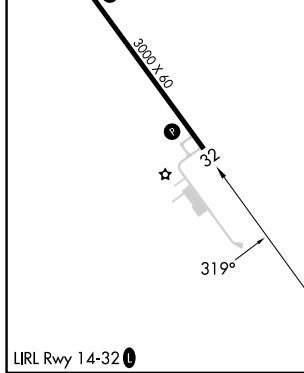

APP CRS 319°	Rwy Idg 3000
	TDZE 1137
	Apt Elev 1137

RNAV (GPS) RWY 32

FERTILE MUNI (D14)

RNP APCH - GPS.		MISSED APPROACH: Climb to 3200 direct ADOMY and hold.
▼ ▲NA	Use Mahanomen altimeter setting.	
3N8 AWOS-3PT 121.125	GRAND FORKS APP CON ★ 118.1 318.1	UNICOM 122.8 (CTAF) 0

3200	ADOMY	VGSI and descent angles not coincident (VGSI Angle 3.70/TCH 31).		CALTU
↑	✧			4 NM Holding Pattern
		SPOOR 1.6 NM to RW32	DAGPE	6000 3200
		RW32	319°	139°
		1820	2900	
		1.6 NM	2.8 NM	6.2 NM
CATEGORY	A	B	C	D
LNAV MDA	1700-1	563 (600-1)	NA	
CIRCLING	1700-1 563 (600-1)	1760-1 623 (700-1)	NA	