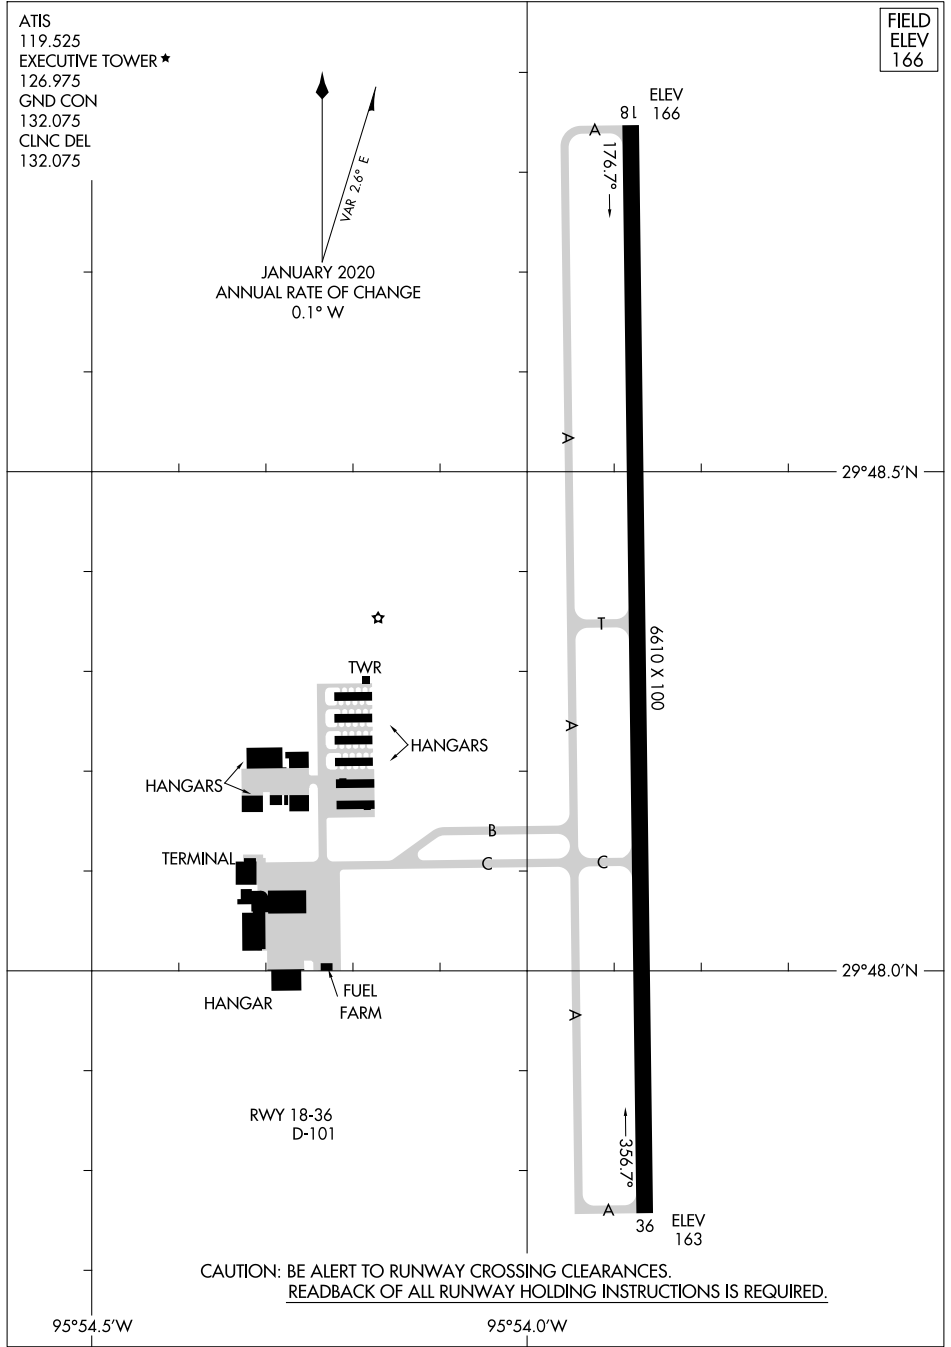

21112
AIRPORT DIAGRAM

AL-10328 (FAA)

HOUSTON EXEC (TME)
HOUSTON, TEXAS

ATIS
119.525
EXECUTIVE TOWER ★
126.975
GND CON
132.075
CLNC DEL
132.075

FIELD
ELEV
166

SC-5, 07 SEP 2023 to 05 OCT 2023

SC-5, 07 SEP 2023 to 05 OCT 2023

**CAUTION: BE ALERT TO RUNWAY CROSSING CLEARANCES.
READBACK OF ALL RUNWAY HOLDING INSTRUCTIONS IS REQUIRED.**

AIRPORT DIAGRAM
21112

HOUSTON, TEXAS
HOUSTON EXEC (TME)