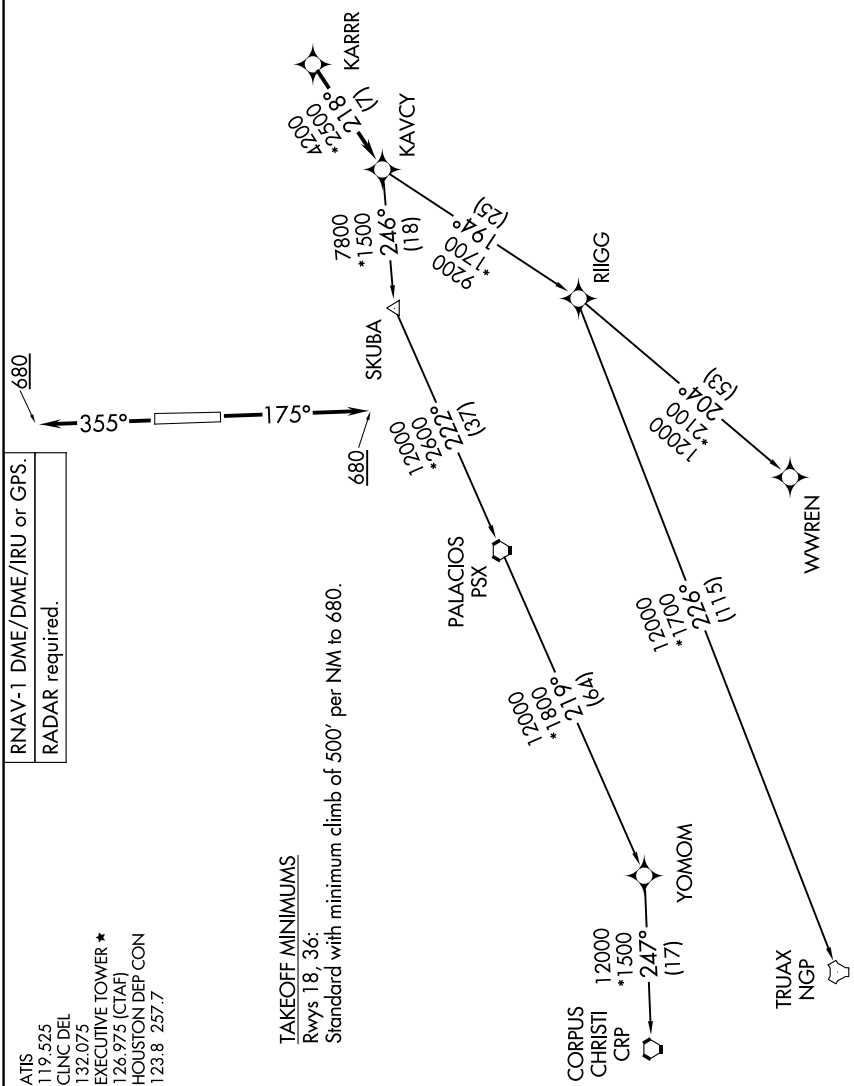

# KARRR SEVEN DEPARTURE (RNAV)

**TOP ALTITUDE:  
ASSIGNED BY ATC**

NOTE: Chart not to scale.

SC-5, 07 SEP 2023 to 05 OCT 2023

RNAV-1 DME/DME/IRU or GPS.  
RADAR required.

ATIS 119.525  
CLNC DEL 132.075  
EXECUTIVE TOWER \* 126.975 (CTAF)  
HOUSTON DEP CON 123.8 257.7

TAKEOFF MINIMUMS

Rwys 18, 36:  
Standard with minimum climb of 500' per NM to 680.

(NARRATIVE ON FOLLOWING PAGE)

SC-5, 07 SEP 2023 to 05 OCT 2023