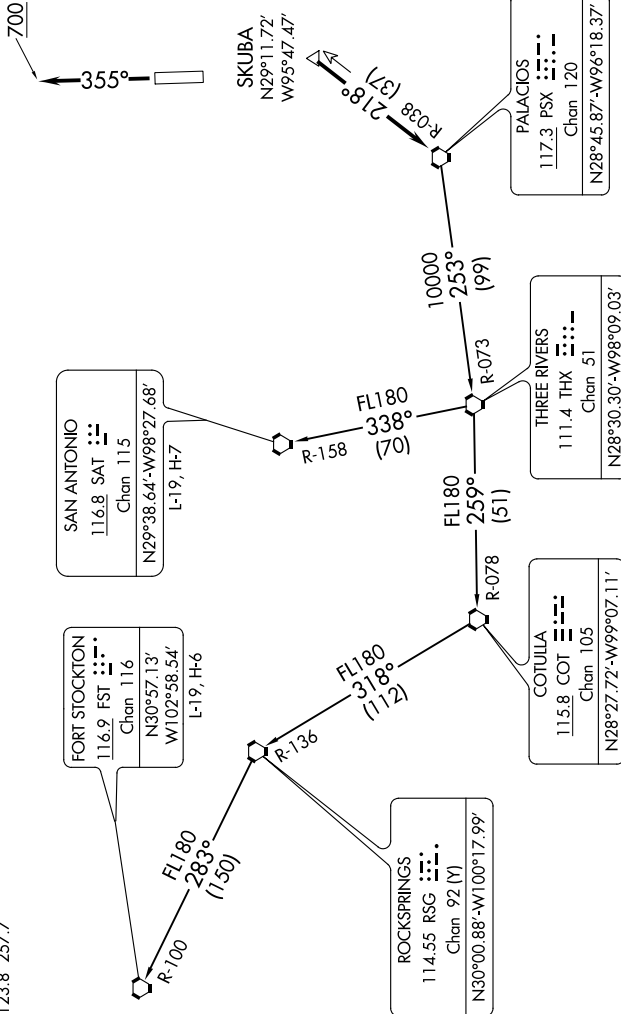

PALACIOS THREE DEPARTURE

TOP ALTITUDE:
ASSIGNED BY ATC

RADAR and DME required.

TAKEOFF MINIMUMS
Rwys 18, 36: Standard.

(NARRATIVE ON FOLLOWING PAGE)

NOTE: Chart not to scale.

PALACIOS THREE DEPARTURE