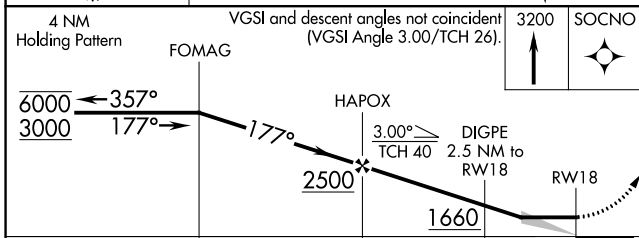

APP CRS	Rwy Idg	2936
177°	TDZE	832
	Apt Elev	832

RNAV (GPS) RWY 18

SAUK/PRAIRIE (91C)

RNP APCH	MISSED APPROACH: Climb to 3200 direct SOCNO and hold.
▼ ▲ NA	Use Madison altimeter setting.

MSN ASOS 124.65 278.3	MADISON APP CON★ 135.45 343.7	CTAF 122.9
---------------------------------	---	----------------------