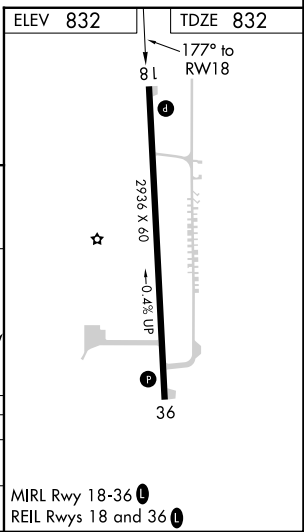

APP CRS	Rwy Idg	2936
177°	TDZE	832
	Apt Elev	832

RNAV (GPS) RWY 18

SAUK/PRAIRIE (91C)

RNP APCH	MISSED APPROACH: Climb to 3200 direct SOCNO and hold.
▼ ▲ NA	Use Madison altimeter setting.

MSN ASOS 124.65 278.3	MADISON APP CON★ 135.45 343.7	CTAF 122.9
---------------------------------	---	----------------------