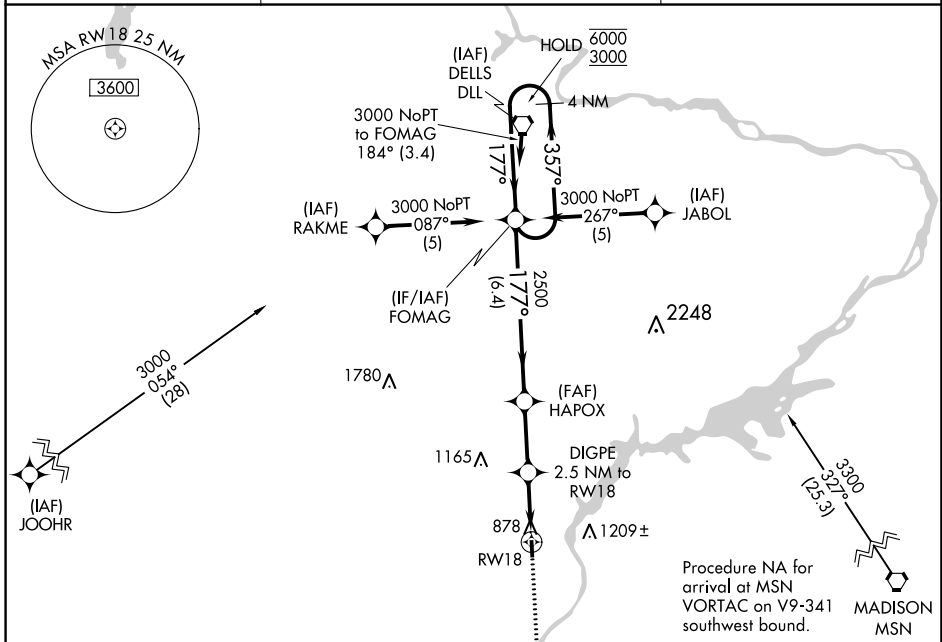

APP CRS	Rwy Idg	2936
177°	TDZE	832
	Apt Elev	832

RNAV (GPS) RWY 18

SAUK/PRAIRIE (91C)

RNP APCH	MISSED APPROACH: Climb to 3200 direct SOCNO and hold.
▼ ▲ NA	Use Madison altimeter setting.

MSN ASOS 124.65 278.3	MADISON APP CON★ 135.45 343.7	CTAF 122.9
---------------------------------	---	----------------------

CATEGORY	A	B	C	D
LNVA MDA	1260-1	428 (500-1)		NA
CIRCLING	1400-1 568 (600-1)	1460-1 628 (700-1)		NA

EC-3, 07 SEP 2023 to 05 OCT 2023

EC-3, 07 SEP 2023 to 05 OCT 2023