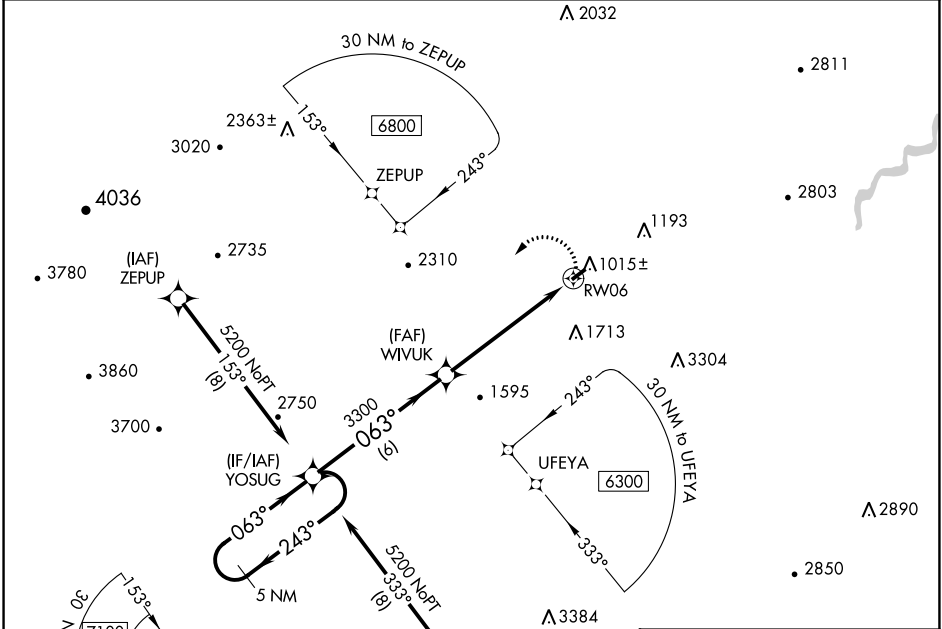

APP CRS 063°	Rwy Idg TDZE Apt Elev	NA NA 963
------------------------	-----------------------------	--------------------------------------

RNAV (GPS)-A

NEW MARKET (8W2)

<p>⚠ DME/DME RNP-0.3 NA. Procedure NA at night. Visibility reduction by helicopters NA. When local altimeter setting not received, Use Staunton/Waynesboro/Harrisonburg altimeter setting and increase all MDA 100 feet.</p>		<p>MISSED APPROACH: Climbing left turn to 6100 direct YOSUG and hold, continue climb-in-hold to 6100.</p>
AWOS-3 118.175	WASHINGTON CENTER 133.2 282.2	UNICOM 122.8 (CTAF)

CATEGORY	A	B	C	D
<input checked="" type="checkbox"/> CIRCLING	1980-3	1017 (1100-3)	NA	

NE-3, 07 SEP 2023 to 05 OCT 2023

NE-3, 07 SEP 2023 to 05 OCT 2023