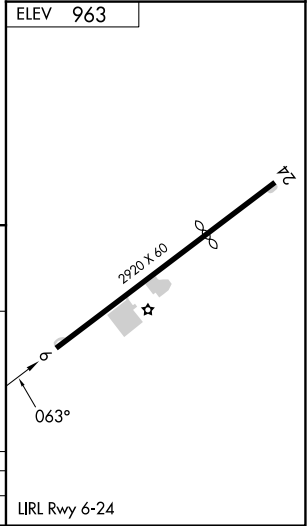

APP CRS 063°	Rwy Idg TDZE Apt Elev	NA NA 963
------------------------	-----------------------------	--------------------------------------

RNAV (GPS)-A

NEW MARKET (8W2)

<p>⚠ DME/DME RNP-0.3 NA. Procedure NA at night. Visibility reduction by helicopters NA. When local altimeter setting not received, Use Staunton/Waynesboro/Harrisonburg altimeter setting and increase all MDA 100 feet.</p>		<p>MISSED APPROACH: Climbing left turn to 6100 direct YOSUG and hold, continue climb-in-hold to 6100.</p>
AWOS-3 118.175	WASHINGTON CENTER 133.2 282.2	UNICOM 122.8 (CTAF)