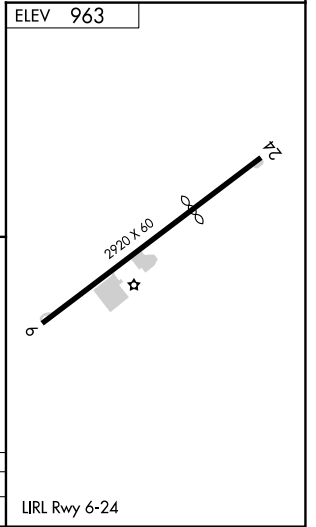

CATEGORY	A	B	C	D
☑ CIRCLING	1980-3	1017 (1100-3)	NA	

LIRL Rwy 6-24