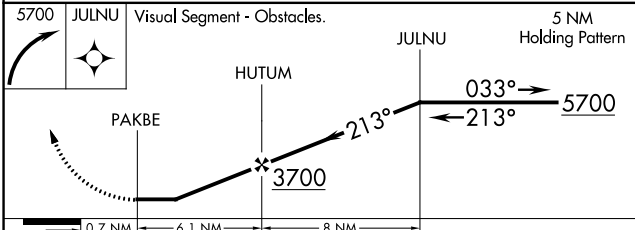

CATEGORY	A	B	C	D
☑ CIRCLING	1980-3	1017 (1100-3)	NA	

LIRL Rwy 6-24