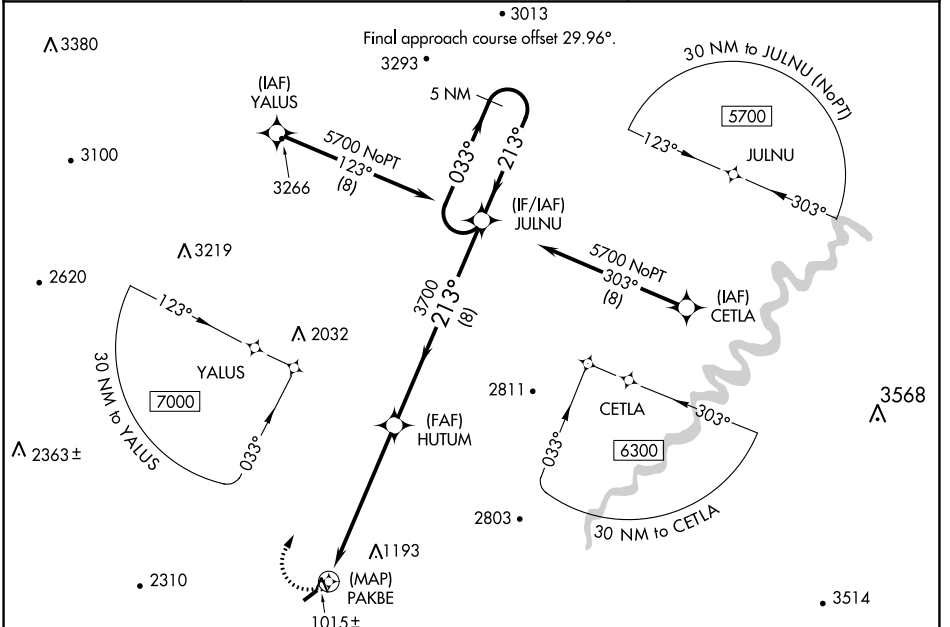

APP CRS 213°	Rwy Idg TDZE Apt Elev	NA NA 963
------------------------	-----------------------------	--------------------------------------

RNAV (GPS)-B

NEW MARKET (8W2)

RNP APCH.	<p>Procedure NA at night. When local altimeter setting not received, use Staunton/Waynesboro/Harrisonburg altimeter setting and increase all MDA 100 feet.</p>	<p>MISSED APPROACH: Climbing right turn to 5700 direct JULNU and hold, continue climb-in-hold to 5700.</p>
<p>▽ ▲</p>		

AWOS-3 118.175	WASHINGTON CENTER 133.2 282.2	UNICOM 122.8 (CTAF)
--------------------------	---	-------------------------------

NE-3, 07 SEP 2023 to 05 OCT 2023

NE-3, 07 SEP 2023 to 05 OCT 2023

CATEGORY	A	B	C	D
☑ CIRCLING	1980-3	1017 (1100-3)	NA	

LIRL Rwy 6-24