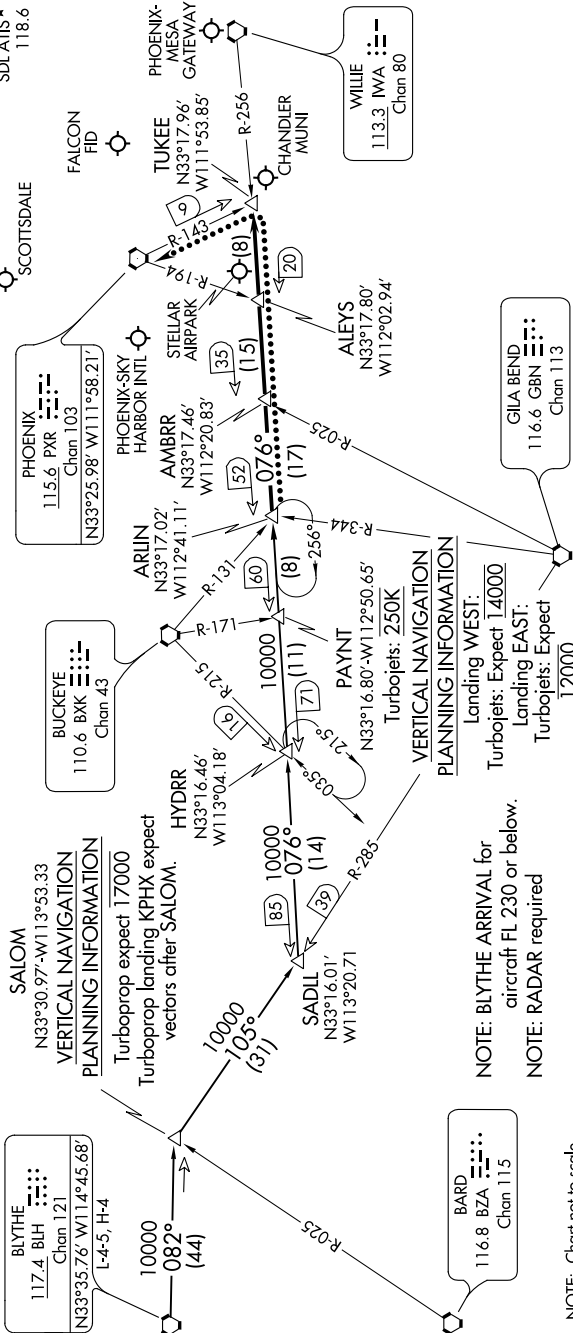

BLYTHE FIVE ARRIVAL

AL-322 (FAA)

PHOENIX, ARIZONA

SW-4, 02 NOV 2023 to 30 NOV 2023

ARRIVAL ROUTE DESCRIPTION

BLYTHE TRANSITION (BLH.BLH5): From over BLH VORTAC on BLH R-082 to SALOM, then on GBN R-285 and IWA R-256 to ARLIN. Thence

PHOENIX SKY HARBOR INTL: Rwy 7L/R or 8: From over ARLIN, expect vectors to final approach course; Rwy 25L/R or 26: From over ARLIN, on IWA R-256 to TUKEE. Expect vectors to final approach course prior to TUKEE.
SATELLITE AIRPORTS: Expect vectors after passing SALOM.

LOST COMMUNICATIONS: After ARLIN, on IWA R-256 and PXR R-143 to PXR VORTAC.

BLYTHE FIVE ARRIVAL

PHOENIX, ARIZONA

NOTE: Chart not to scale.

SW-4, 02 NOV 2023 to 30 NOV 2023