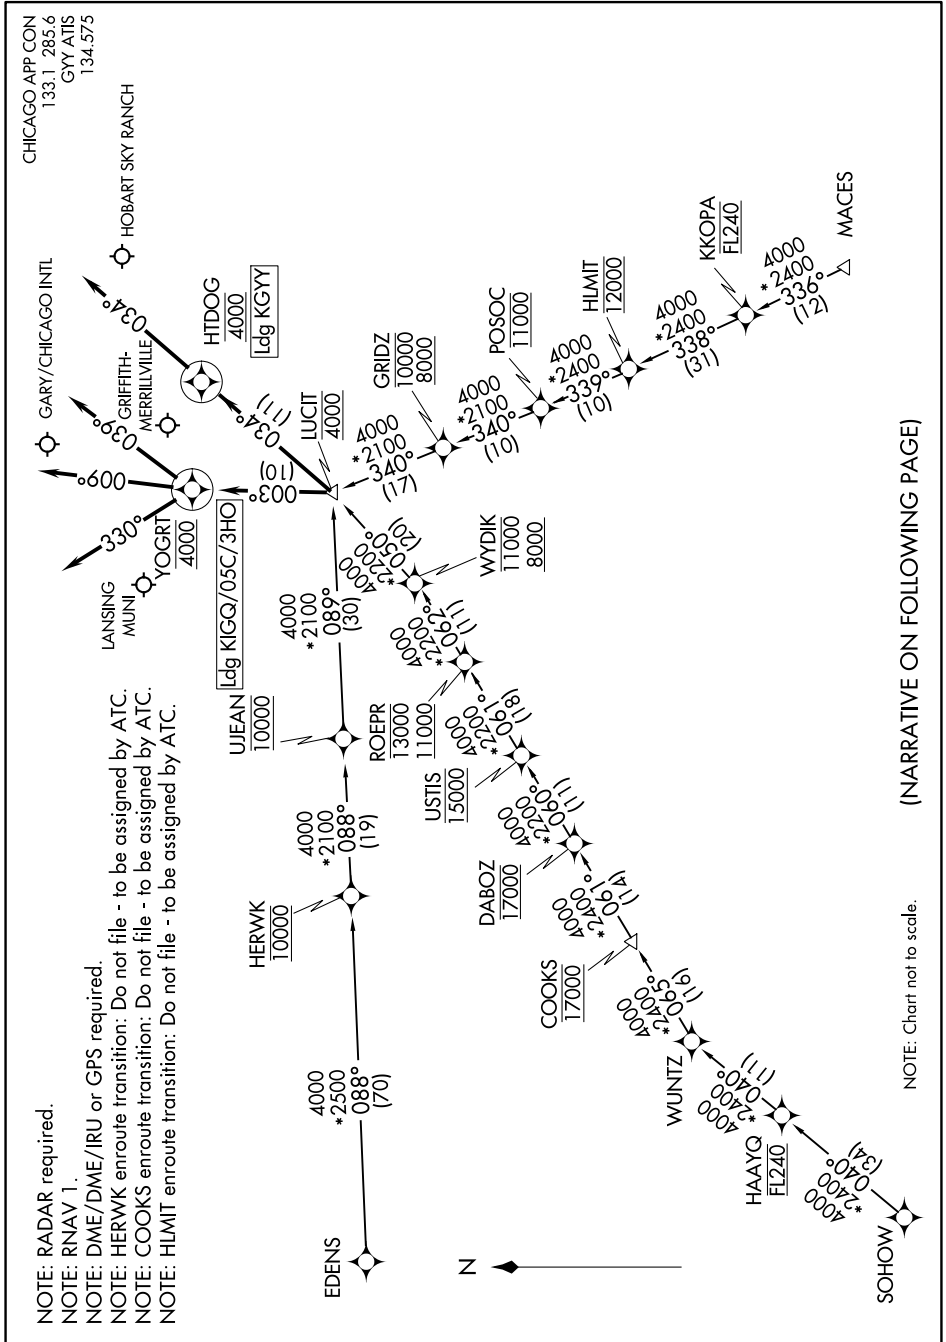

LUCIT TWO ARRIVAL (RNAV)

GARY, INDIANA

EC-2, 02 NOV 2023 to 30 NOV 2023

LUCIT TWO ARRIVAL (RNAV)

GARY, INDIANA

EC-2, 02 NOV 2023 to 30 NOV 2023