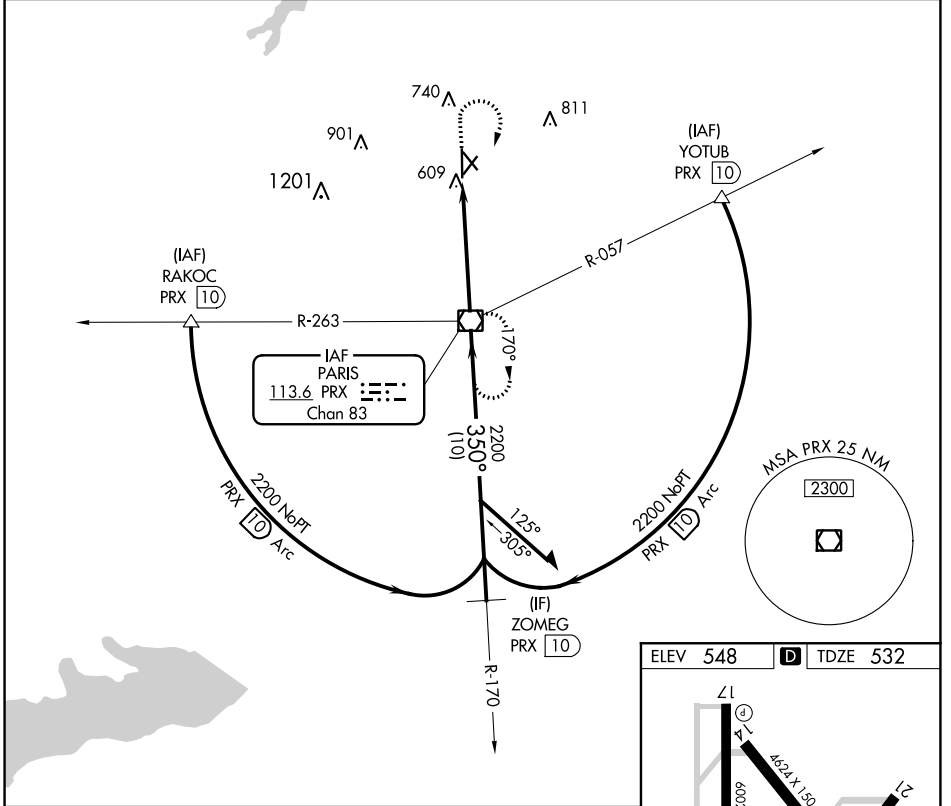

PARIS, TEXAS

AL-803 (FAA)

23054

VOR/DME PRX 113.6 Chan 83	APP CRS 350°	Rwy Idg TDZE Apt Elev	6002 532 548
---	------------------------	-----------------------------	---

VOR RWY 35

COX FLD (PRX)

▼ Rwy 35 helicopter visibility reduction below 3/4 SM NA.
▲ MISSED APPROACH: Climb to 2000 then climbing right turn to 2300 direct PRX VOR/DME and hold.

AWOS-3PT 119.675	FORT WORTH CENTER 124.875	UNICOM 122.975 (CTAF) 0
----------------------------	-------------------------------------	--

CATEGORY	A	B	C	D
S-35	960-1	428 (500-1)	960-1 1/4	428 (500-1 1/4)
CIRCLING	1060-1	512 (600-1)	1100-1 1/2	1220-2 1/4
			552 (600-1 1/2)	672 (700-2 1/4)

PARIS, TEXAS
Amdt 2C 23FEB23

33°38'N-95°27'W

COX FLD (PRX) VOR RWY 35

SC-2, 02 NOV 2023 to 30 NOV 2023

SC-2, 02 NOV 2023 to 30 NOV 2023