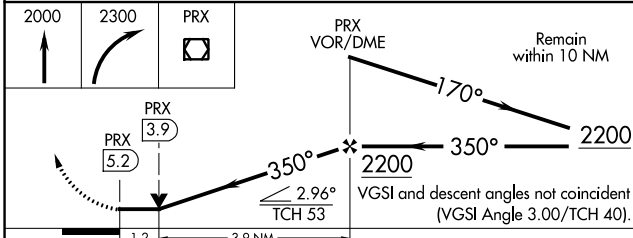

PARIS, TEXAS

AL-803 (FAA)

23054

VOR/DME PRX 113.6 Chan 83	APP CRS 350°	Rwy Idg TDZE Apt Elev	6002 532 548

VOR RWY 35

COX FLD (PRX)

▼ Rwy 35 helicopter visibility reduction below 3/4 SM NA.
▲ MISSED APPROACH: Climb to 2000 then climbing right turn to 2300 direct PRX VOR/DME and hold.

AWOS-3PT 119.675	FORT WORTH CENTER 124.875	UNICOM 122.975 (CTAF) 0

CATEGORY	A	B	C	D
S-35	960-1	428 (500-1)	960-1 1/4	428 (500-1 1/4)
CIRCLING	1060-1	512 (600-1)	1100-1 1/2	1220-2 1/4
			552 (600-1 1/2)	672 (700-2 1/4)

PARIS, TEXAS
Amdt 2C 23FEB23

33°38'N-95°27'W

COX FLD (PRX) VOR RWY 35

SC-2, 02 NOV 2023 to 30 NOV 2023

SC-2, 02 NOV 2023 to 30 NOV 2023