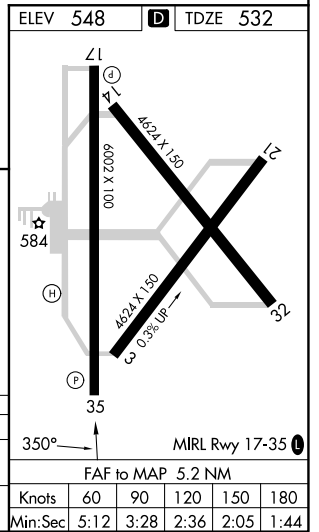

PARIS, TEXAS

AL-803 (FAA)

23054

VOR/DME PRX 113.6 Chan 83	APP CRS 350°	Rwy Idg TDZE Apt Elev	6002 532 548
---	------------------------	-----------------------------	---

VOR RWY 35

COX FLD (PRX)

▼ Rwy 35 helicopter visibility reduction below 3/4 SM NA.
▲ MISSED APPROACH: Climb to 2000 then climbing right turn to 2300 direct PRX VOR/DME and hold.

AWOS-3PT 119.675	FORT WORTH CENTER 124.875	UNICOM 122.975 (CTAF) 0
----------------------------	-------------------------------------	--

CATEGORY	A	B	C	D
S-35	960-1	428 (500-1)	960-1 1/4	428 (500-1 1/4)
CIRCLING	1060-1	512 (600-1)	1100-1 1/2	1220-2 1/4
			552 (600-1 1/2)	672 (700-2 1/4)

PARIS, TEXAS
Amdt 2C 23FEB23

33°38'N-95°27'W

COX FLD (PRX) VOR RWY 35

SC-2, 02 NOV 2023 to 30 NOV 2023

SC-2, 02 NOV 2023 to 30 NOV 2023