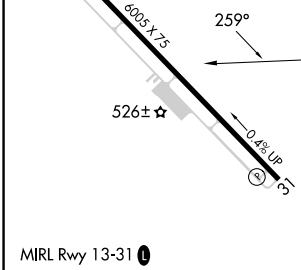

VORTAC COT 115.8 Chan 105	APP CRS 259°	Rwy Idg TDZE Apt Elev	N/A N/A 474
---	------------------------	-----------------------------	--

VOR-A

COTULLA-LA SALLE COUNTY (COT)

▼ When local altimeter setting not received, use Pleasanton Muni altimeter setting; increase all MDA 120 feet, Circling Cat C visibility ½ SM.

MISSED APPROACH: Climbing right turn to 2100 direct COT VORTAC and hold.

ASOS 118.325	HOUSTON CENTER 134.6 322.5	UNICOM 122.7 (CTAF) 0
------------------------	--------------------------------------	---------------------------------

FAF to MAP 5 NM					CATEGORY	A	B	C	D
Knots	60	90	120	150	180	920-1	940-1	1120-1¾	NA
Min:Sec	5:00	3:20	2:30	2:00	1:40	446 (500-1)	466 (500-1)	646 (700-1¾)	

SC-3, 02 NOV 2023 to 30 NOV 2023

SC-3, 02 NOV 2023 to 30 NOV 2023