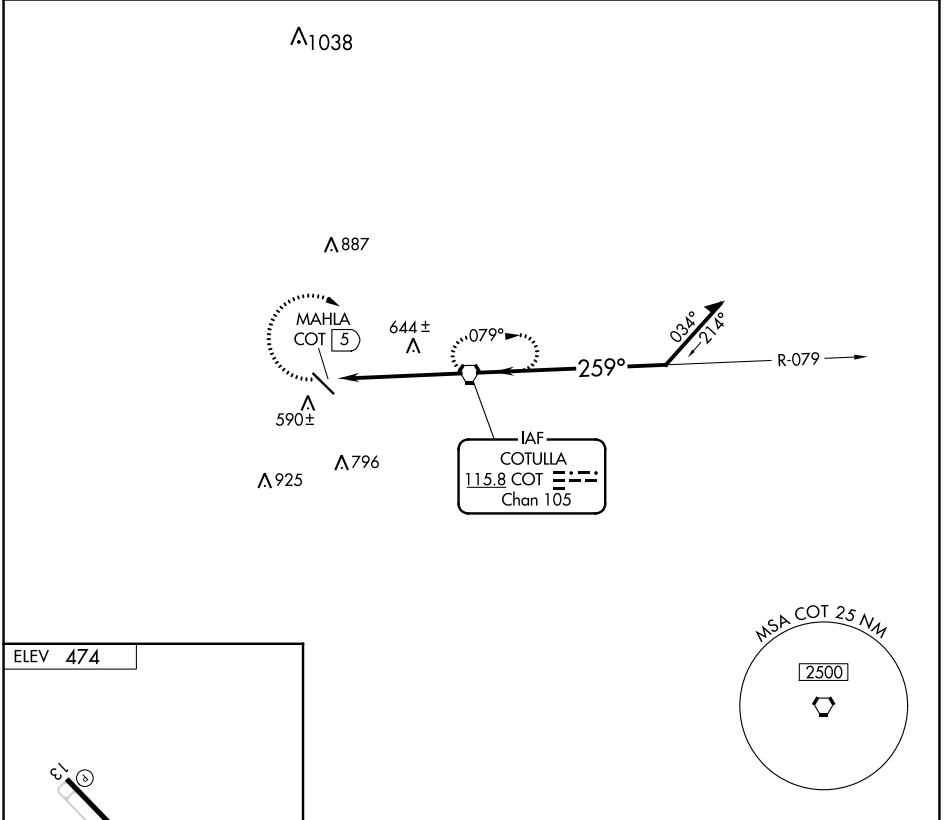

VORTAC COT 115.8 Chan 105	APP CRS 259°	Rwy Idg TDZE Apt Elev	N/A N/A 474
---	------------------------	-----------------------------	--

VOR-A

COTULLA-LA SALLE COUNTY (COT)

▼ When local altimeter setting not received, use Pleasanton Muni altimeter setting; increase all MDA 120 feet, Circling Cat C visibility ½ SM.

MISSED APPROACH: Climbing right turn to 2100 direct COT VORTAC and hold.

ASOS 118.325	HOUSTON CENTER 134.6 322.5	UNICOM 122.7 (CTAF) 0
------------------------	--------------------------------------	---------------------------------

FAF to MAP 5 NM					CATEGORY	A	B	C	D
Knots	60	90	120	150	180	920-1	940-1	1120-1¾	NA
Min:Sec	5:00	3:20	2:30	2:00	1:40	446 (500-1)	466 (500-1)	646 (700-1¾)	

SC-3, 02 NOV 2023 to 30 NOV 2023

SC-3, 02 NOV 2023 to 30 NOV 2023