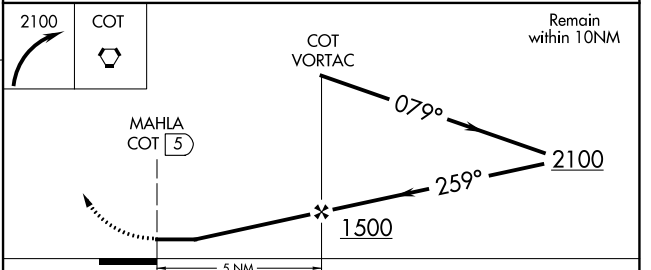

VORTAC COT 115.8 Chan 105	APP CRS 259°	Rwy Idg TDZE Apt Elev	N/A N/A 474
---	------------------------	-----------------------------	--

VOR-A

COTULLA-LA SALLE COUNTY (COT)

▼ When local altimeter setting not received, use Pleasanton Muni altimeter setting; increase all MDA 120 feet, Circling Cat C visibility ½ SM.

MISSED APPROACH: Climbing right turn to 2100 direct COT VORTAC and hold.

ASOS 118.325	HOUSTON CENTER 134.6 322.5	UNICOM 122.7 (CTAF) 0
------------------------	--------------------------------------	---------------------------------