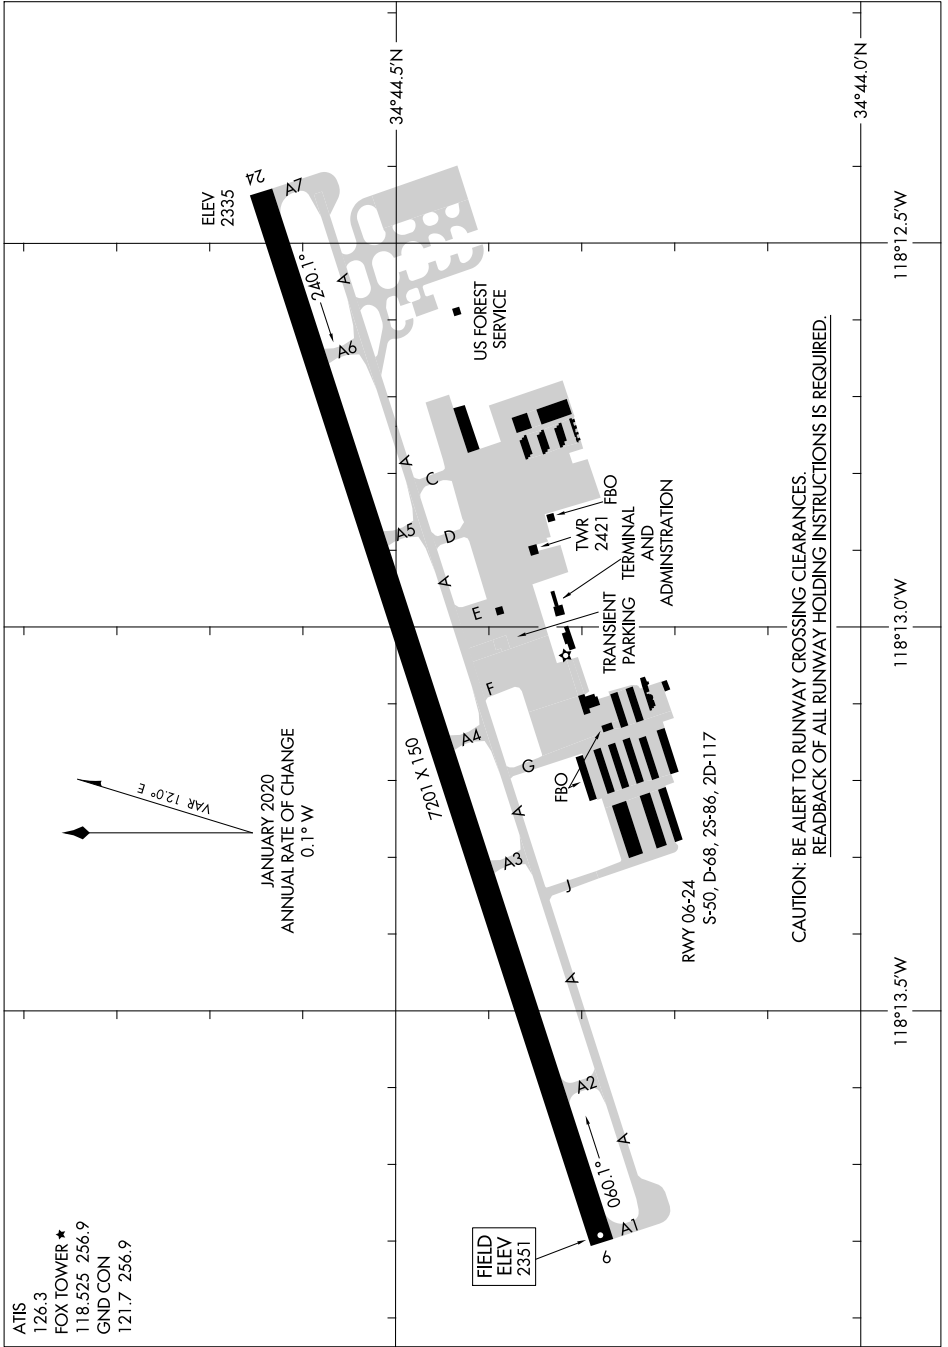

AIRPORT DIAGRAM

GENERAL WM J FOX AIRFIELD (WJF)
LANCASTER, CALIFORNIA

AL-5065 (FAA)

SW-3, 02 NOV 2023 to 30 NOV 2023

ELEV 2335

34°44.5'N

34°44.0'N

118°12.5'W

118°13.0'W

118°13.5'W

JANUARY 2020
ANNUAL RATE OF CHANGE
0.1° W

FIELD
ELEV
2351

AIRPORT DIAGRAM

LANCASTER, CALIFORNIA
GENERAL WM J FOX AIRFIELD (WJF)

SW-3, 02 NOV 2023 to 30 NOV 2023