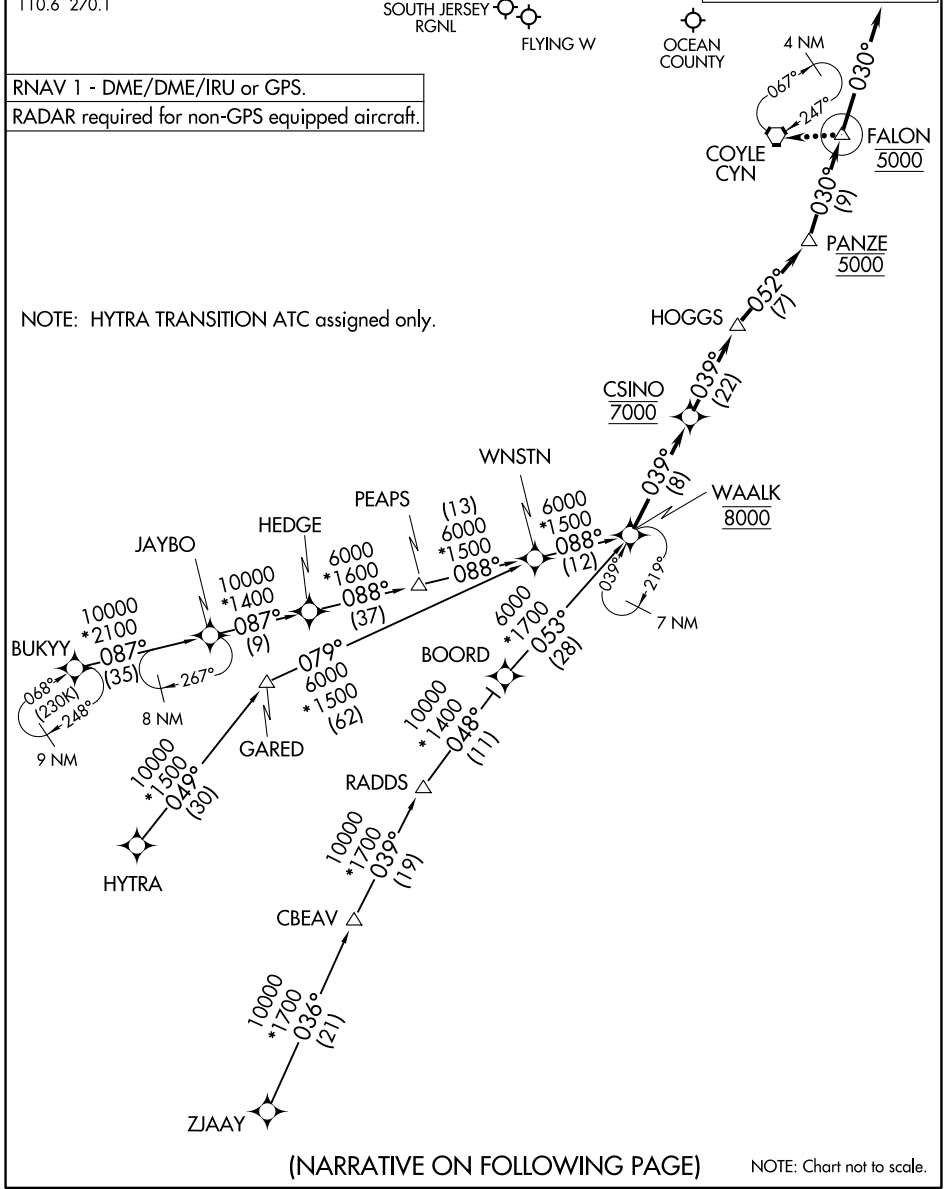

# WAALK TWO ARRIVAL (RNAV)

TOMS RIVER, NEW JERSEY

ATLANTIC CITY APP CON  
 124.6 327.125  
 MC GUIRE APP CON  
 126.475 363.8  
 KNEL ATIS  
 276.525  
 KWRI ATIS  
 110.6 270.1

RNAV 1 - DME/DME/IRU or GPS.  
 RADAR required for non-GPS equipped aircraft.

NOTE: HYTRA TRANSITION ATC assigned only.

NE-2, 02 NOV 2023 to 30 NOV 2023

NE-2, 02 NOV 2023 to 30 NOV 2023

(NARRATIVE ON FOLLOWING PAGE)

NOTE: Chart not to scale.

# WAALK TWO ARRIVAL (RNAV)

TOMS RIVER, NEW JERSEY