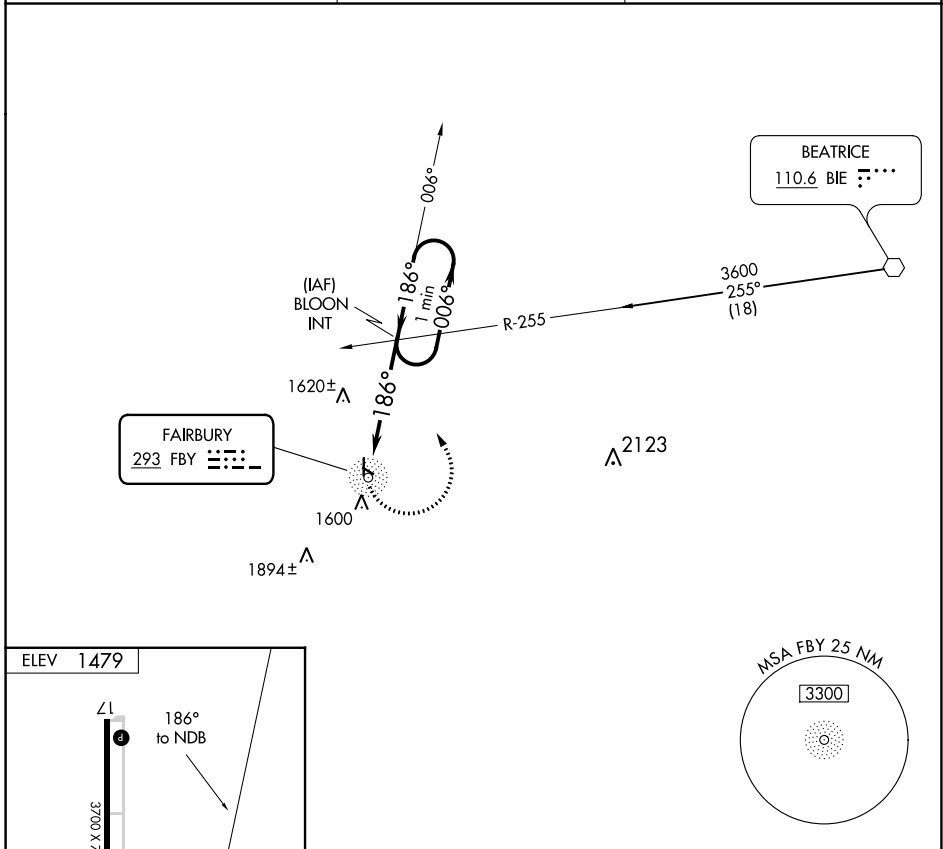

NDB FBY 293	APP CRS 186°	Rwy Idg TDZE Apt Elev 1479	N/A N/A 1479
-----------------------	------------------------	--	---------------------------

NDB-A
FAIRBURY MUNI (F'BY)

NA Use Hebron altimeter setting; when not received, use Beatrice altimeter setting and increase all MDAs 40 feet. Circling NA to Rws 11 and 29.

MISSED APPROACH: Climbing left turn to 3600 via FBY bearing 006° to BLOON INT and hold.

HJH AWOS-3 118.525	MINNEAPOLIS CENTER 126.4 317.7	UNICOM 122.7 (CTAF)
------------------------------	--	-------------------------------

CATEGORY	A	B	C	D
CIRCLING	2000-1 521 (600-1)	2040-1 561 (600-1)	NA	

NC-2, 02 NOV 2023 to 30 NOV 2023

NC-2, 02 NOV 2023 to 30 NOV 2023