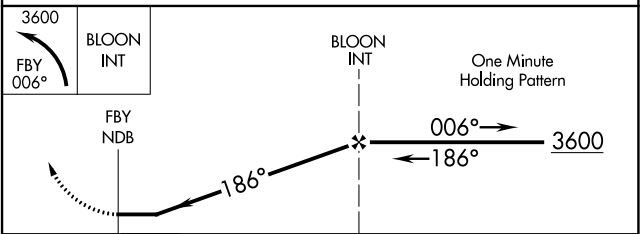

NDB FBY 293	APP CRS 186°	Rwy Idg TDZE Apt Elev 1479	N/A N/A 1479
-----------------------	------------------------	--	---------------------------

NDB-A
FAIRBURY MUNI (F'BY)

NA Use Hebron altimeter setting; when not received, use Beatrice altimeter setting and increase all MDAs 40 feet. Circling NA to Rws 11 and 29.

MISSED APPROACH: Climbing left turn to 3600 via FBY bearing 006° to BLOON INT and hold.

HJH AWOS-3 118.525	MINNEAPOLIS CENTER 126.4 317.7	UNICOM 122.7 (CTAF)
------------------------------	--	-------------------------------