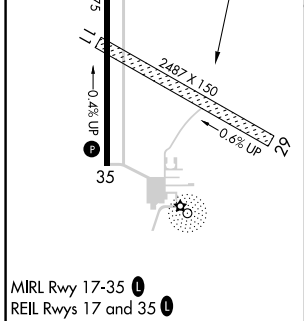

NDB FBY 293	APP CRS 186°	Rwy Idg TDZE Apt Elev 1479	N/A N/A 1479
-----------------------	------------------------	--	---------------------------

NDB-A
FAIRBURY MUNI (F'BY)

NA Use Hebron altimeter setting; when not received, use Beatrice altimeter setting and increase all MDAs 40 feet. Circling NA to Rws 11 and 29.

MISSED APPROACH: Climbing left turn to 3600 via FBY bearing 006° to BLOON INT and hold.

HJH AWOS-3 118.525	MINNEAPOLIS CENTER 126.4 317.7	UNICOM 122.7 (CTAF)
------------------------------	--	-------------------------------